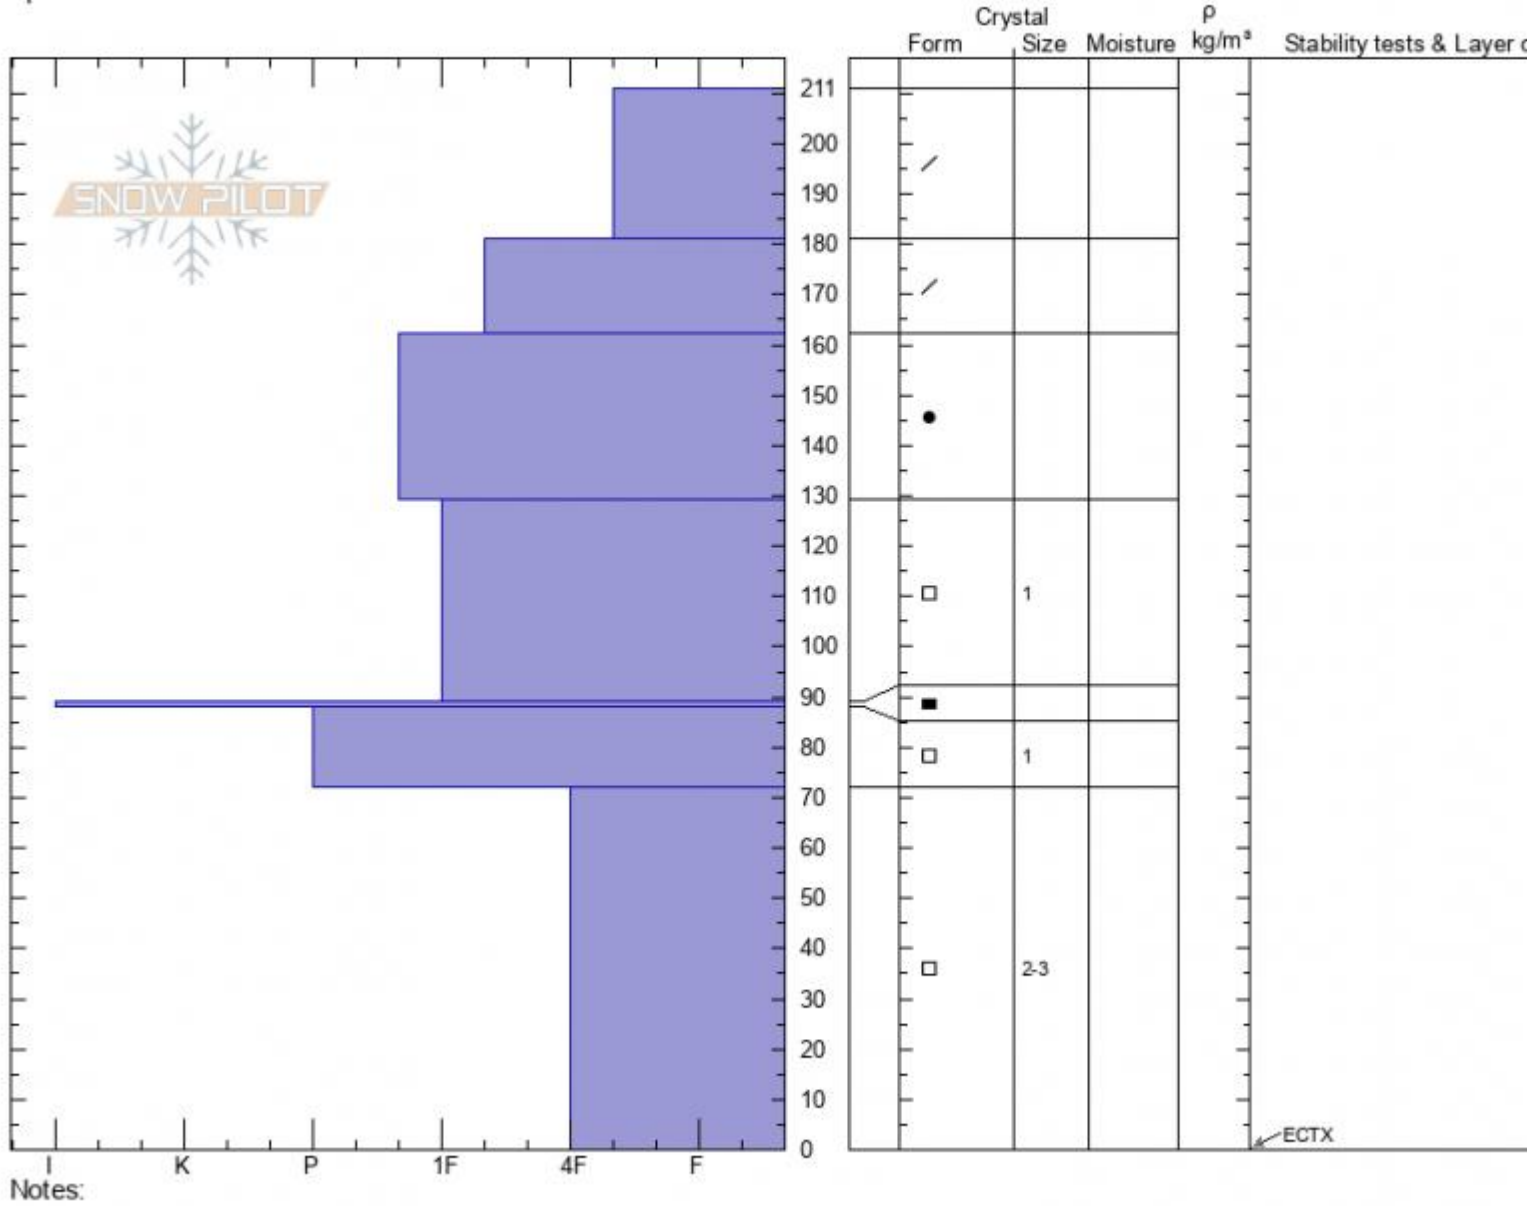

Teepee Ridgeline N  
 Madison Range-S  
 MT  
 Elevation: 9600 ft  
 Aspect: 15°  
 Specifics:

Ian Hoyer  
 02/11/2021 - 1:00pm  
 Co-ord: 44.91428N, -111.18861W  
 Slope Angle: 23°  
 Wind Loading: no

Stability: fair  
 Air Temperature:  
 Sky Cover: BKN  
 Precipitation: NO  
 Wind: Calm

HS: 211 Layer Notes:  
 PF: 30 72-0cm: Problematic layer

Advisory Region  
 Southern Madison  
 Longitude  
 -111.19W  
 Latitude  
 44.90N  
 Southern Madison, 2021-02-14