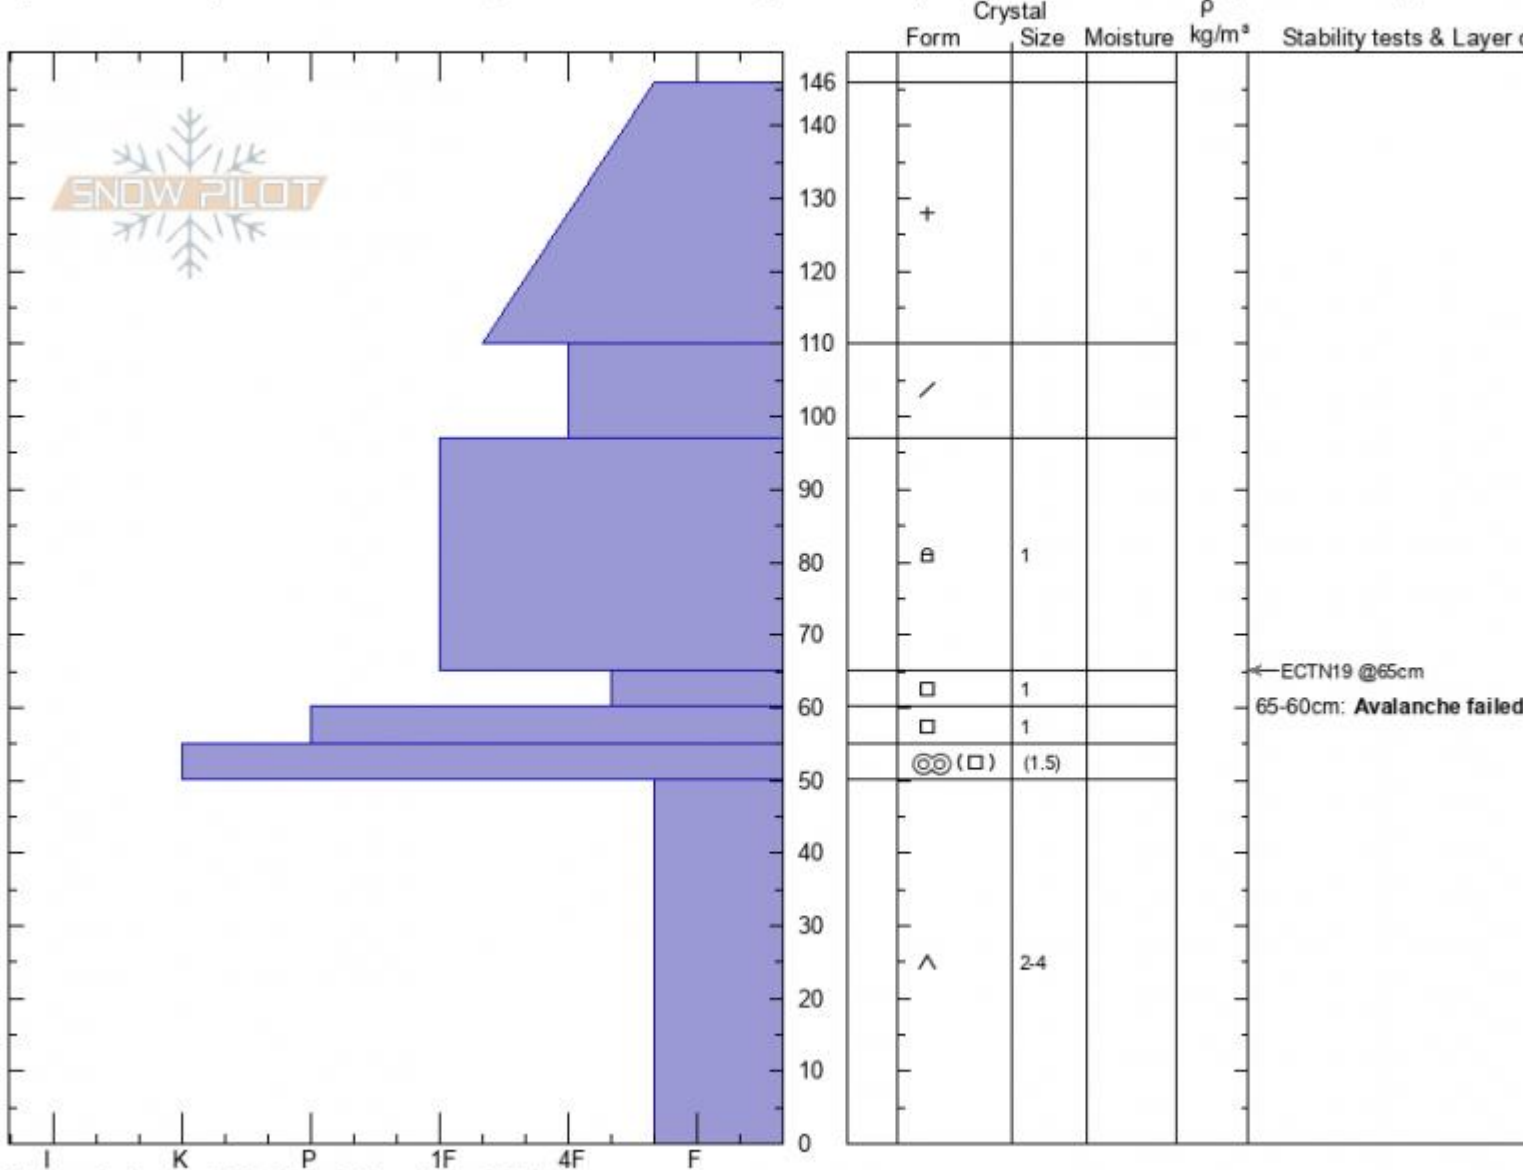

**Big Cut Crown Profile**  
**Madison Range-N**  
**MT**  
 Elevation: **8109 ft**  
 Aspect: **20°**

**Dave Zinn**  
**02/09/2021 - 12:00pm**  
 Co-ord: **45.22439N, -111.41820W**  
 Slope Angle: **38°**  
 Wind Loading: **no**

Stability: **poor**  
 Air Temperature:  
 Sky Cover: **CLR**  
 Precipitation: **NO**  
 Wind: **Calm**

HS: **146** Layer Notes:  
 65-60cm: **Avalanche failed here**  
 50-0cm: **Problematic layer**

Specifics: Pit is adjacent to avalanche: crown; Recent avalanche activity on similar slopes; Recent avalanche activity on different slopes

Notes: Avalanche: 150' wide x 200' vertical x 2.5' deep  
 Remote trigger from flat terrain 10' uphill of crown

Advisory Region  
 Northern Madison  
 Longitude  
 -111.44W  
 Latitude  
 45.23N  
 Northern Madison, 2021-02-11