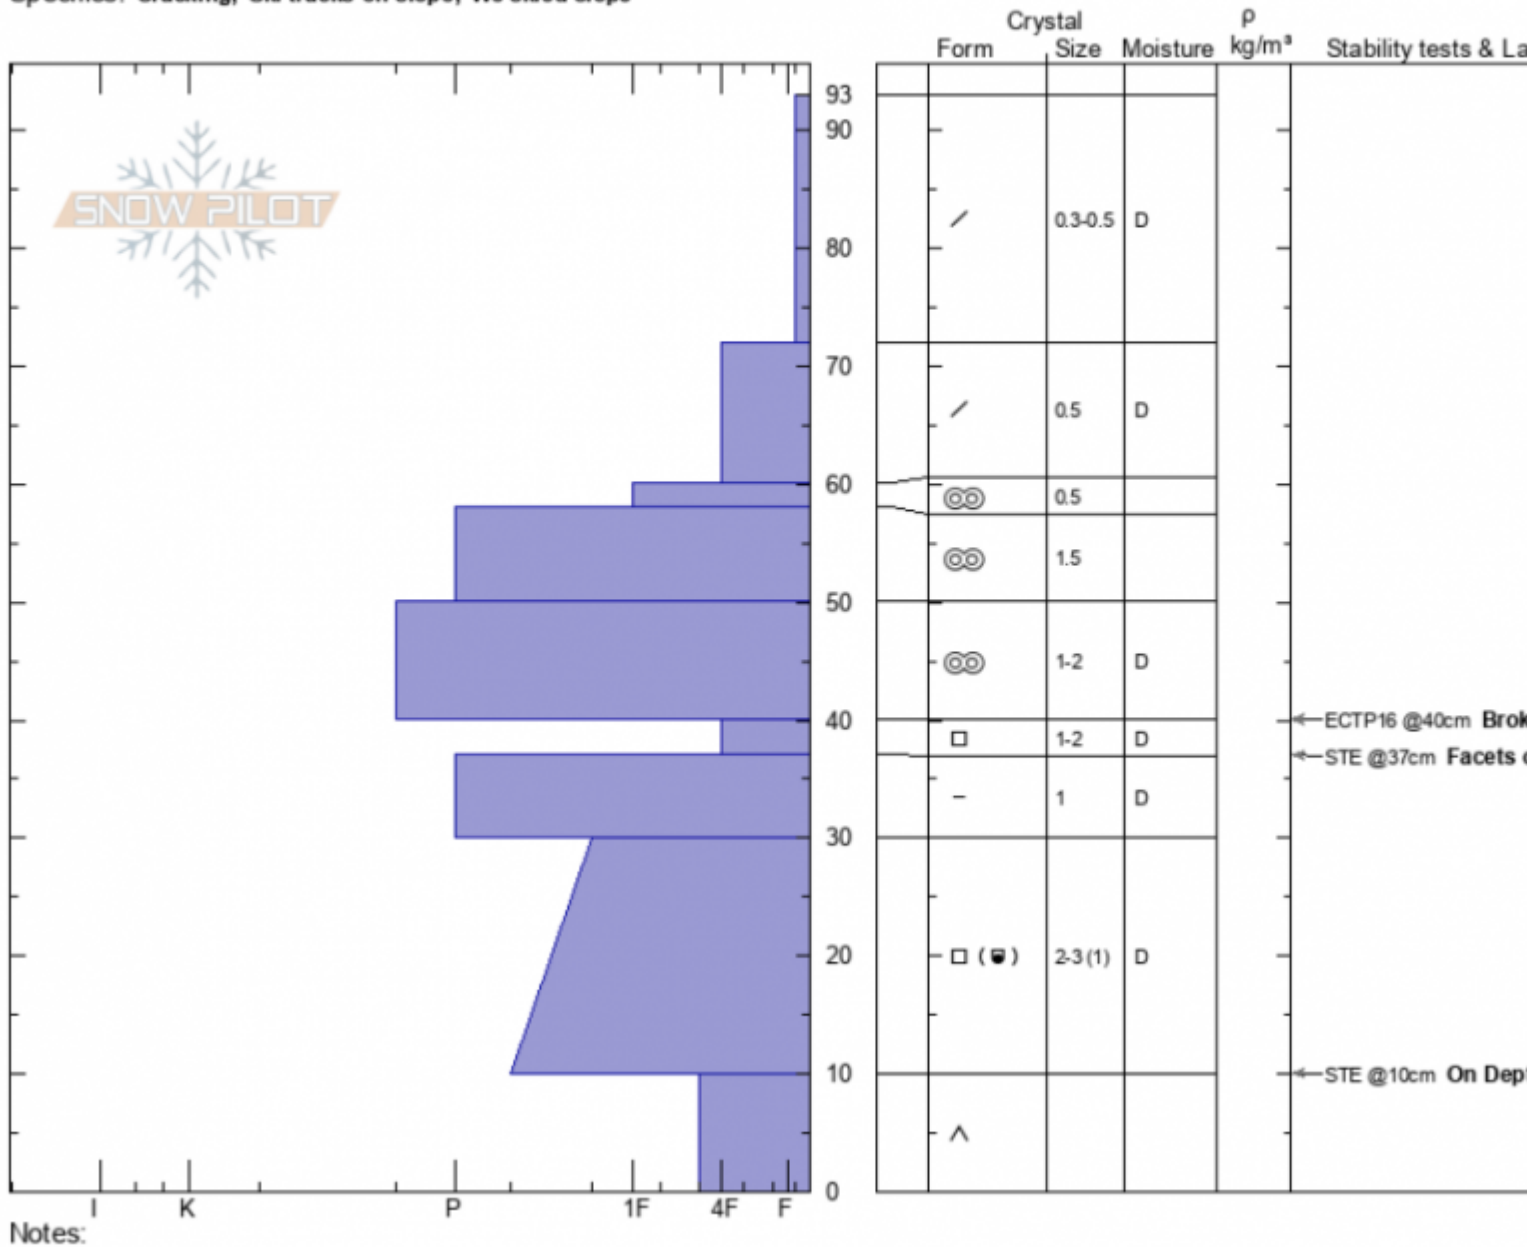

Lick Creek
Gallatin Range-N
MT

Elevation: 2371 m
Aspect: SW

Specifics: Cracking; Ski tracks on slope; We skied slope

Owen Miller
02/10/2021 - 5:00pm

Co-ord: 45.51873N, -110.95620W

Slope Angle: 20°

Wind Loading: no

Stability:

Air Temperature: -12°C

Sky Cover: FEW

Precipitation: NO

Wind: Calm

HS: 93

PS: 40

Layer Notes:

40-37cm: Problematic layer

Notes:
Advisory Region
Northern Gallatin
Longitude
-110.96W
Latitude
45.52N
Northern Gallatin, 2021-02-11