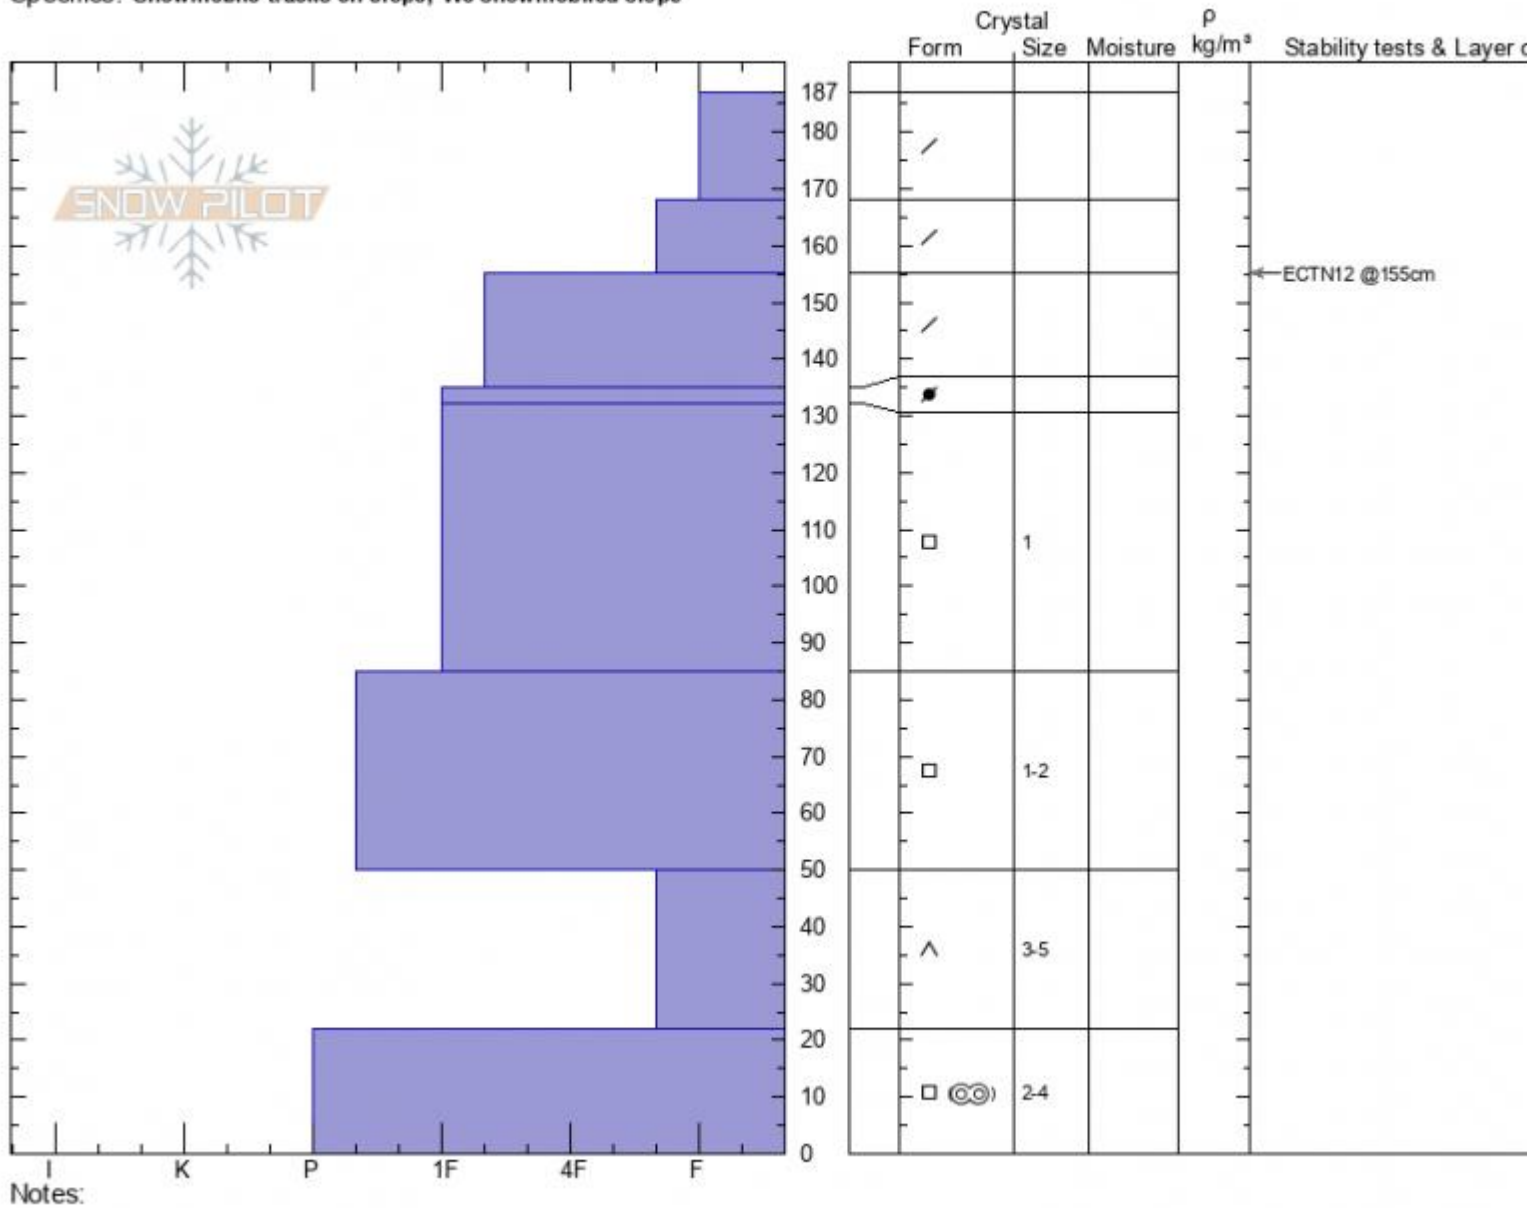

Lionhead
Lionhead Range
MT
 Elevation: **8900 ft**
 Aspect: **85°**
 Specifics: **Snowmobile tracks on slope; We snowmobiled slope**

Ian Hoyer
02/10/2021 - 1:00pm
 Co-ord: **44.72650N, -111.31884W**
 Slope Angle: **35°**
 Wind Loading: **no**

Stability: **good**
 Air Temperature:
 Sky Cover: **OVC**
 Precipitation: **NO**
 Wind: **Calm**

HS: **187** Layer Notes:
 PF: **30** 50-22cm: **Problematic layer**

Advisory Region
 Lionhead Range
 Longitude
 -111.32W
 Latitude
 44.71N
 Lionhead Range, 2021-02-10