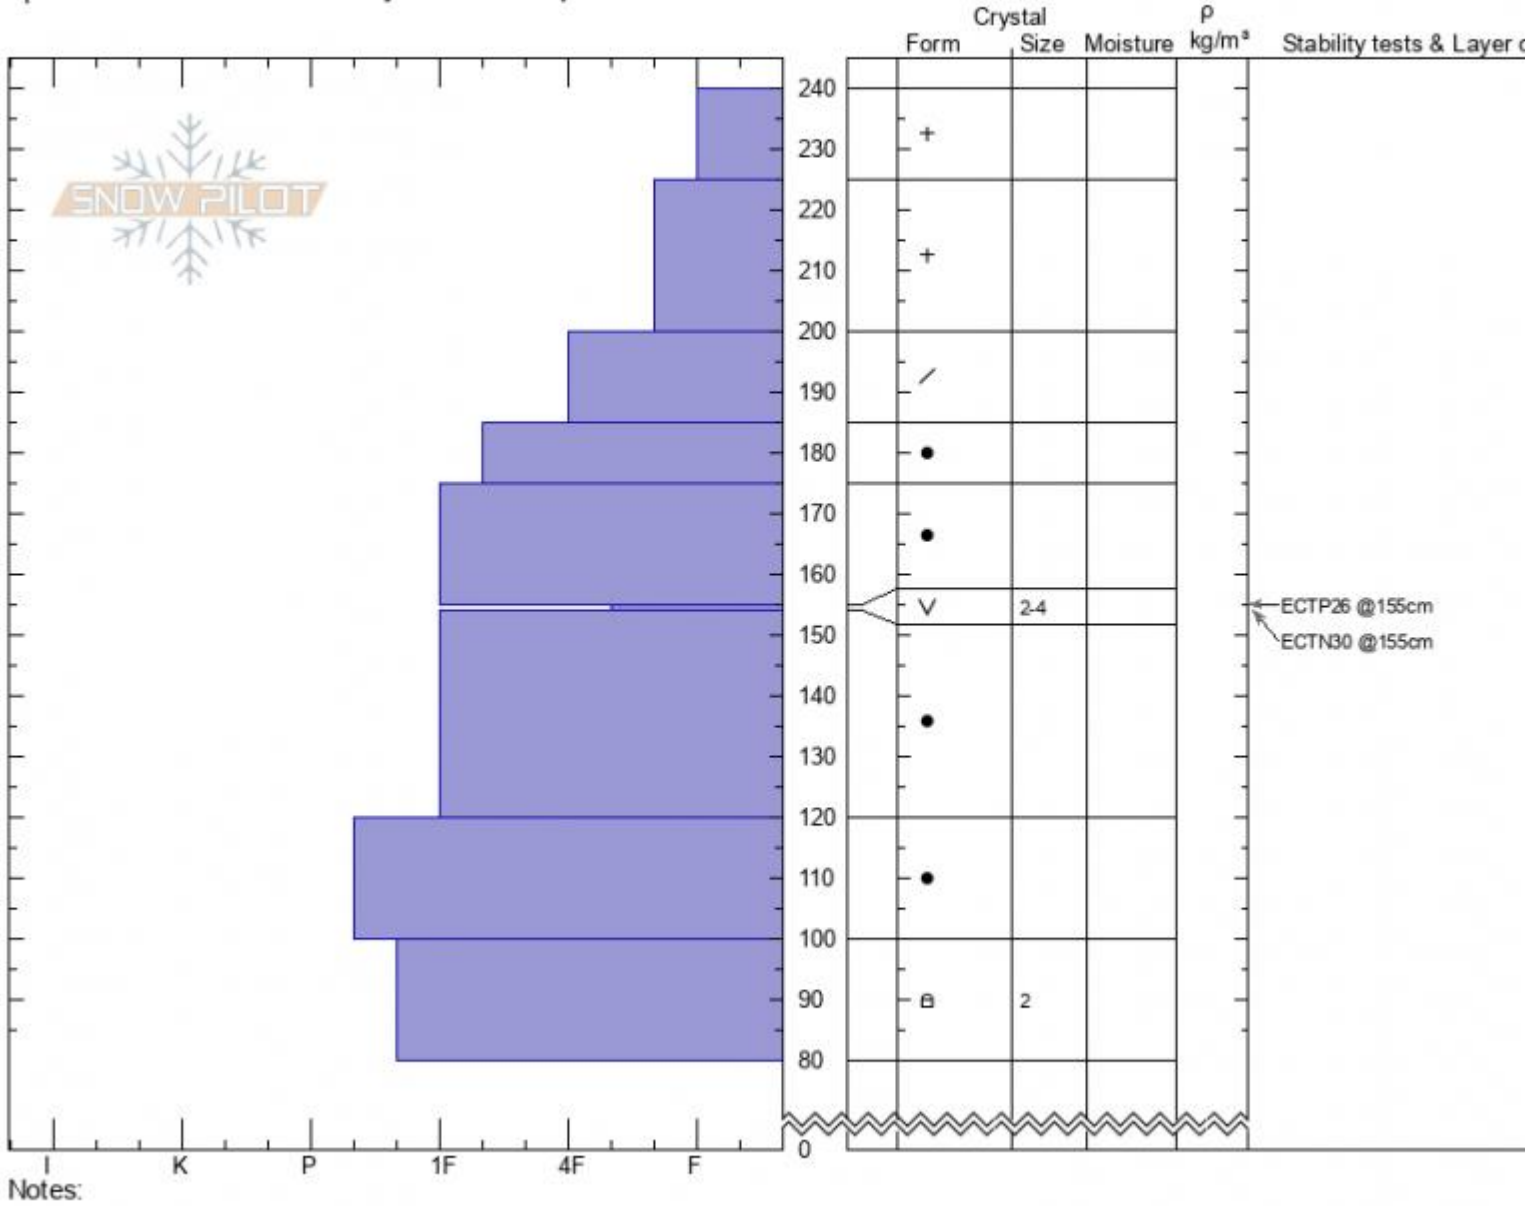

Henderson Bench
Cooke City
MT
 Elevation: **9630 ft**
 Aspect: **60°**
 Specifics: **Recent avalanche activity on different slopes**

Alex Marienthal
02/05/2021 - 11:30am
 Co-ord: **45.05093N, -109.93557W**
 Slope Angle: **28°**
 Wind Loading: **previous**

Stability: **fair**
 Air Temperature: **-9°C**
 Sky Cover: **OVC**
 Precipitation: **S2**
 Wind: **Calm**

HS: 240 Layer Notes:
 155-154cm: **Problematic layer**

Advisory Region
 Cooke City
 Longitude
 -109.95W
 Latitude
 45.06N
 Cooke City, 2021-02-06