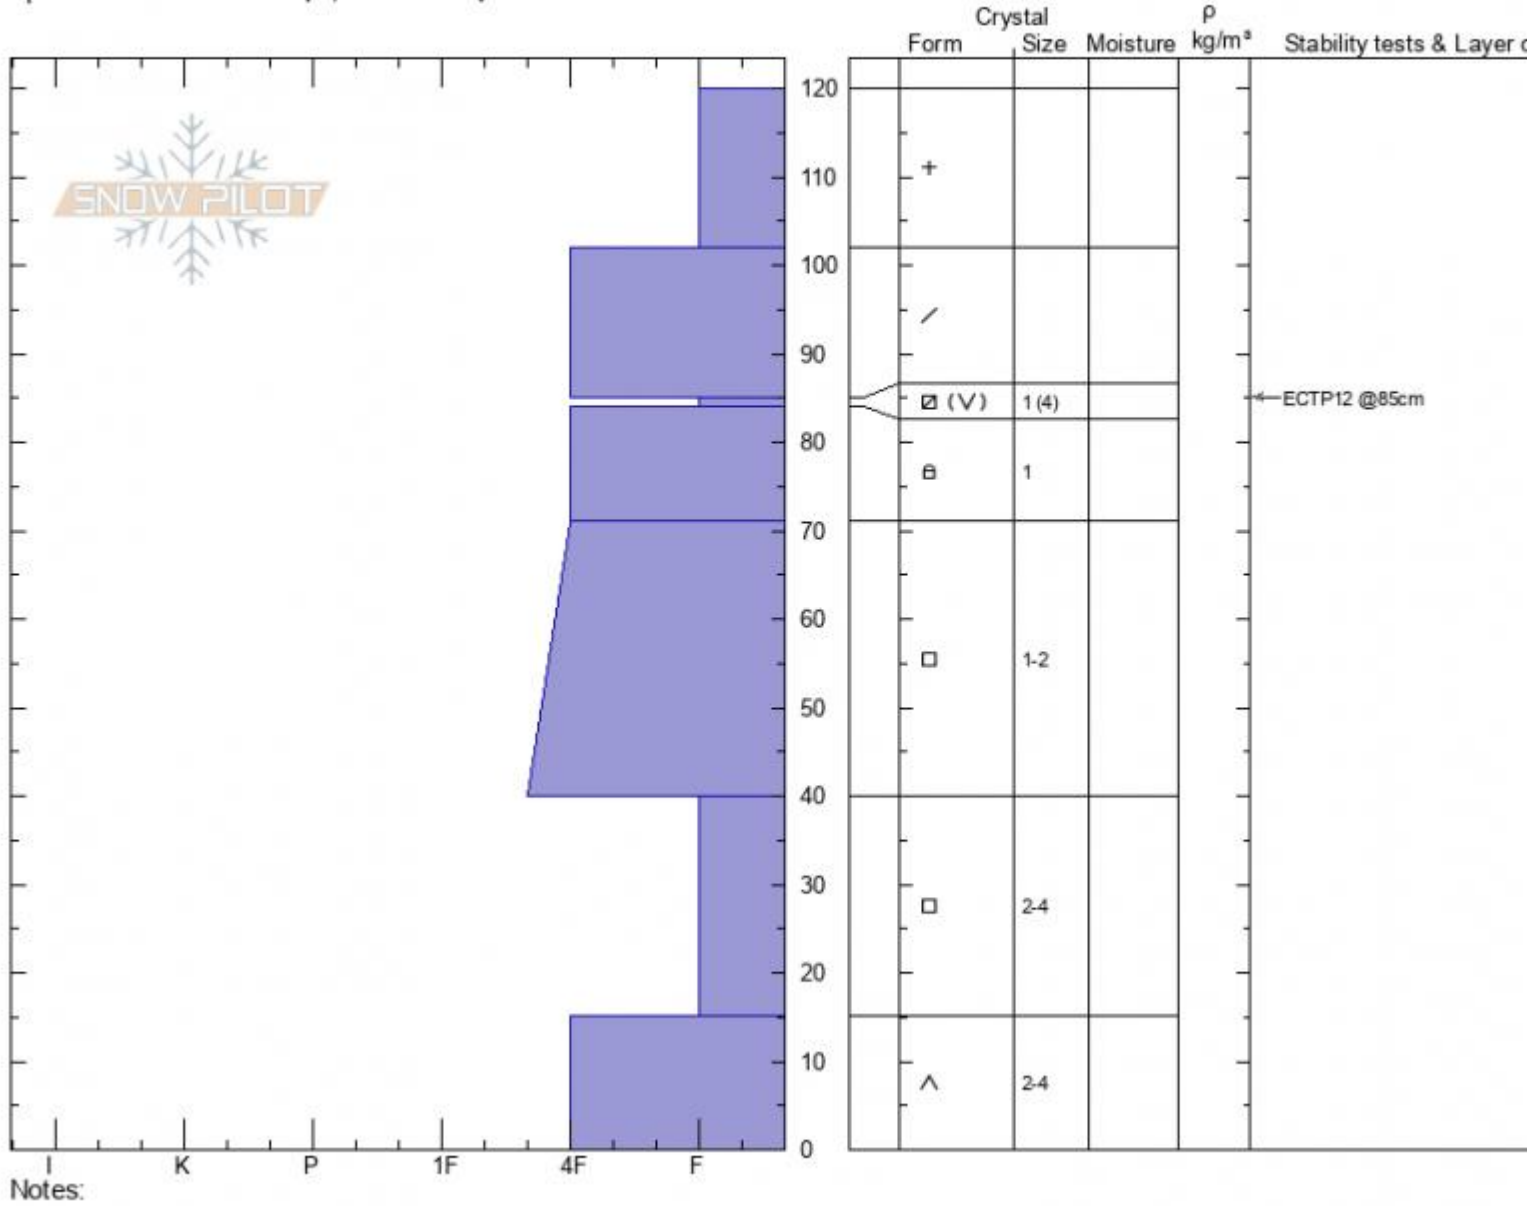

Bear Basin
Madison Range-N
MT
 Elevation: **8700 ft**
 Aspect: **85°**
 Specifics: **Ski tracks on slope; We skied slope**

Ian Hoyer
02/04/2021 - 1:00pm
 Co-ord: **45.32304N, -111.37782W**
 Slope Angle: **28°**
 Wind Loading: **no**

Stability: **fair**
 Air Temperature:
 Sky Cover: **OVC**
 Precipitation: **S1**
 Wind: **Calm**

HS: **120** Layer Notes:
 PF: **60** 85-84cm: **Problematic layer**
 PS: **30**

Advisory Region
 Northern Madison
 Longitude
 -111.38W
 Latitude
 45.35N
 Northern Madison, 2021-02-06