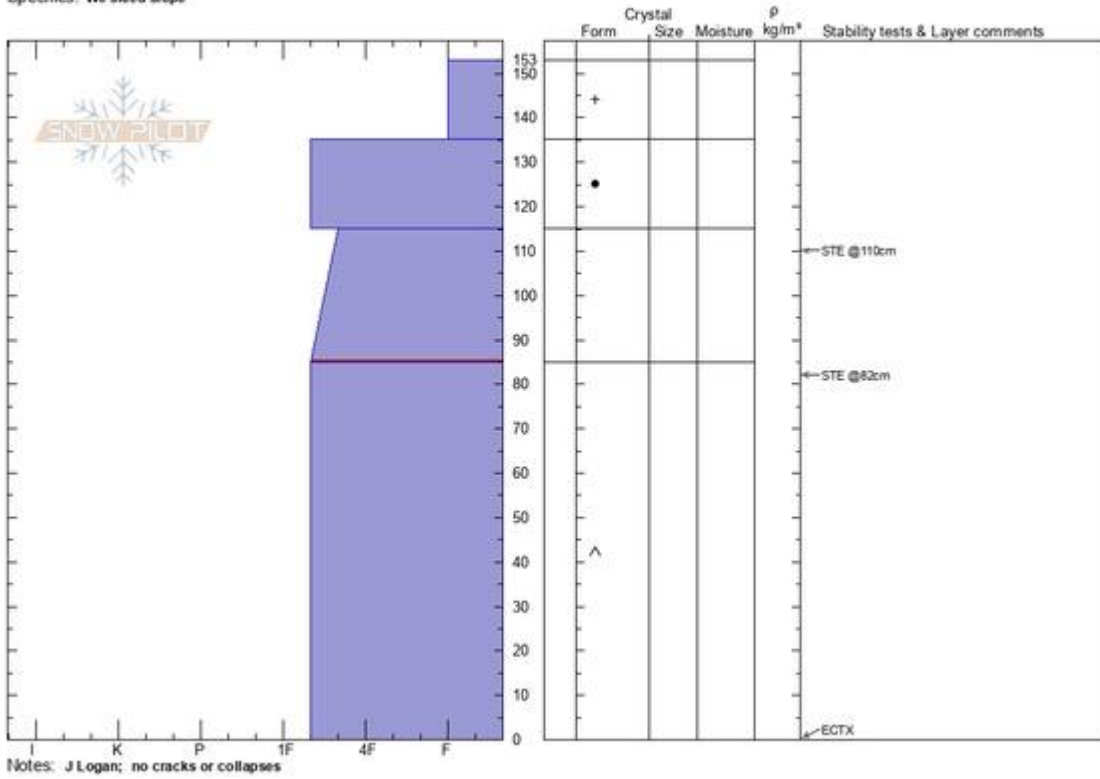

Thursday Pit
Absaroka Range
MT
 Elevation: **9164 ft**
 Aspect: **305°**
 Specifics: **We skied slope**

Don Carroll
02/05/2021 - 12:00pm
 Co-ord: **45.00567N, -109.91657W**
 Slope Angle: **32°**
 Wind Loading: **no**

Stability: **good**
 Air Temperature:
 Sky Cover: **OVC**
 Precipitation: **S-1**
 Wind: **Light Breeze**

Layer Notes:
 115-85cm: **Problematic layer**

Advisory Region
 Cooke City
 Longitude
 -109.92W
 Latitude
 44.97N
 Cooke City, 2021-02-06