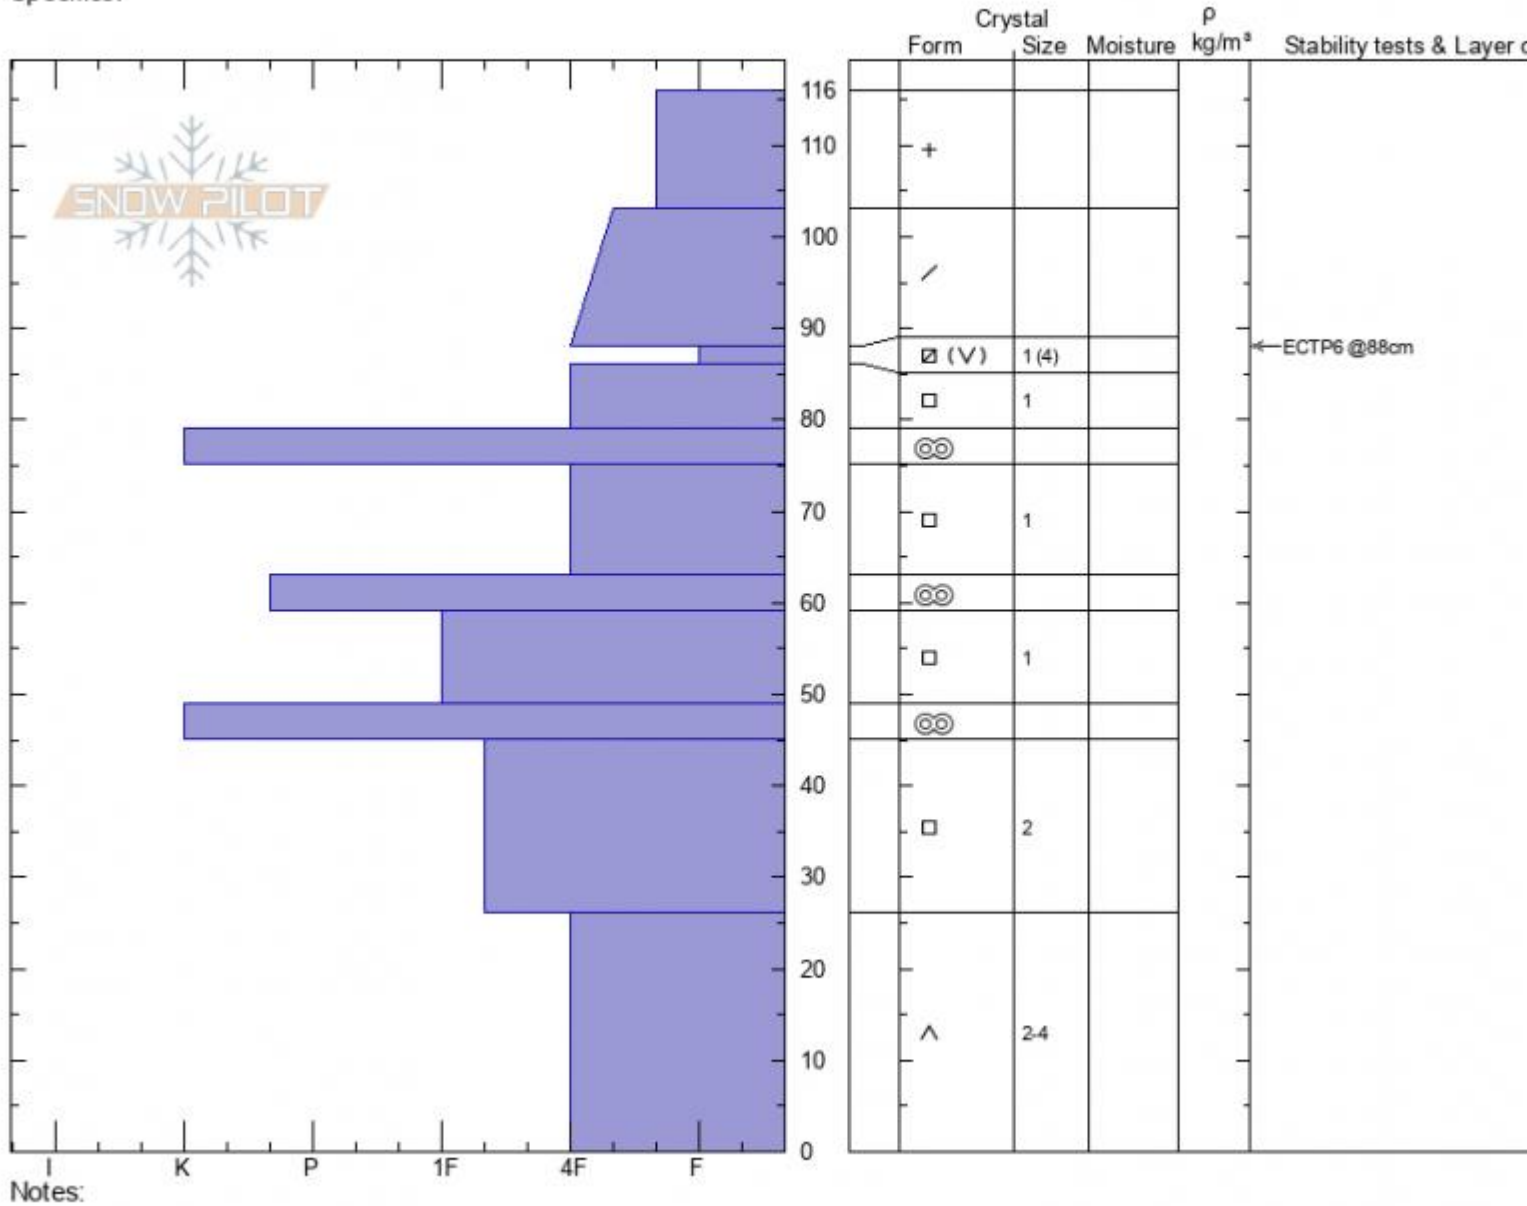

Beehive S. of Tylers
Madison Range-N
MT
 Elevation: **9028 ft**
 Aspect: **235°**
 Specifics:

Dave Zinn
02/04/2021 - 11:20am
 Co-ord: **45.32156N, -111.38154W**
 Slope Angle: **24°**
 Wind Loading: **previous**

Stability: **good**
 Air Temperature: **-11°C**
 Sky Cover: **BKN**
 Precipitation: **S-1**
 Wind: **NW Moderate**

HS: **116** Layer Notes:
 PF: **100** 88-86cm: **Problematic layer**

Advisory Region
 Northern Madison
 Longitude
 -111.38W
 Latitude
 45.32N
 Northern Madison, 2021-02-04