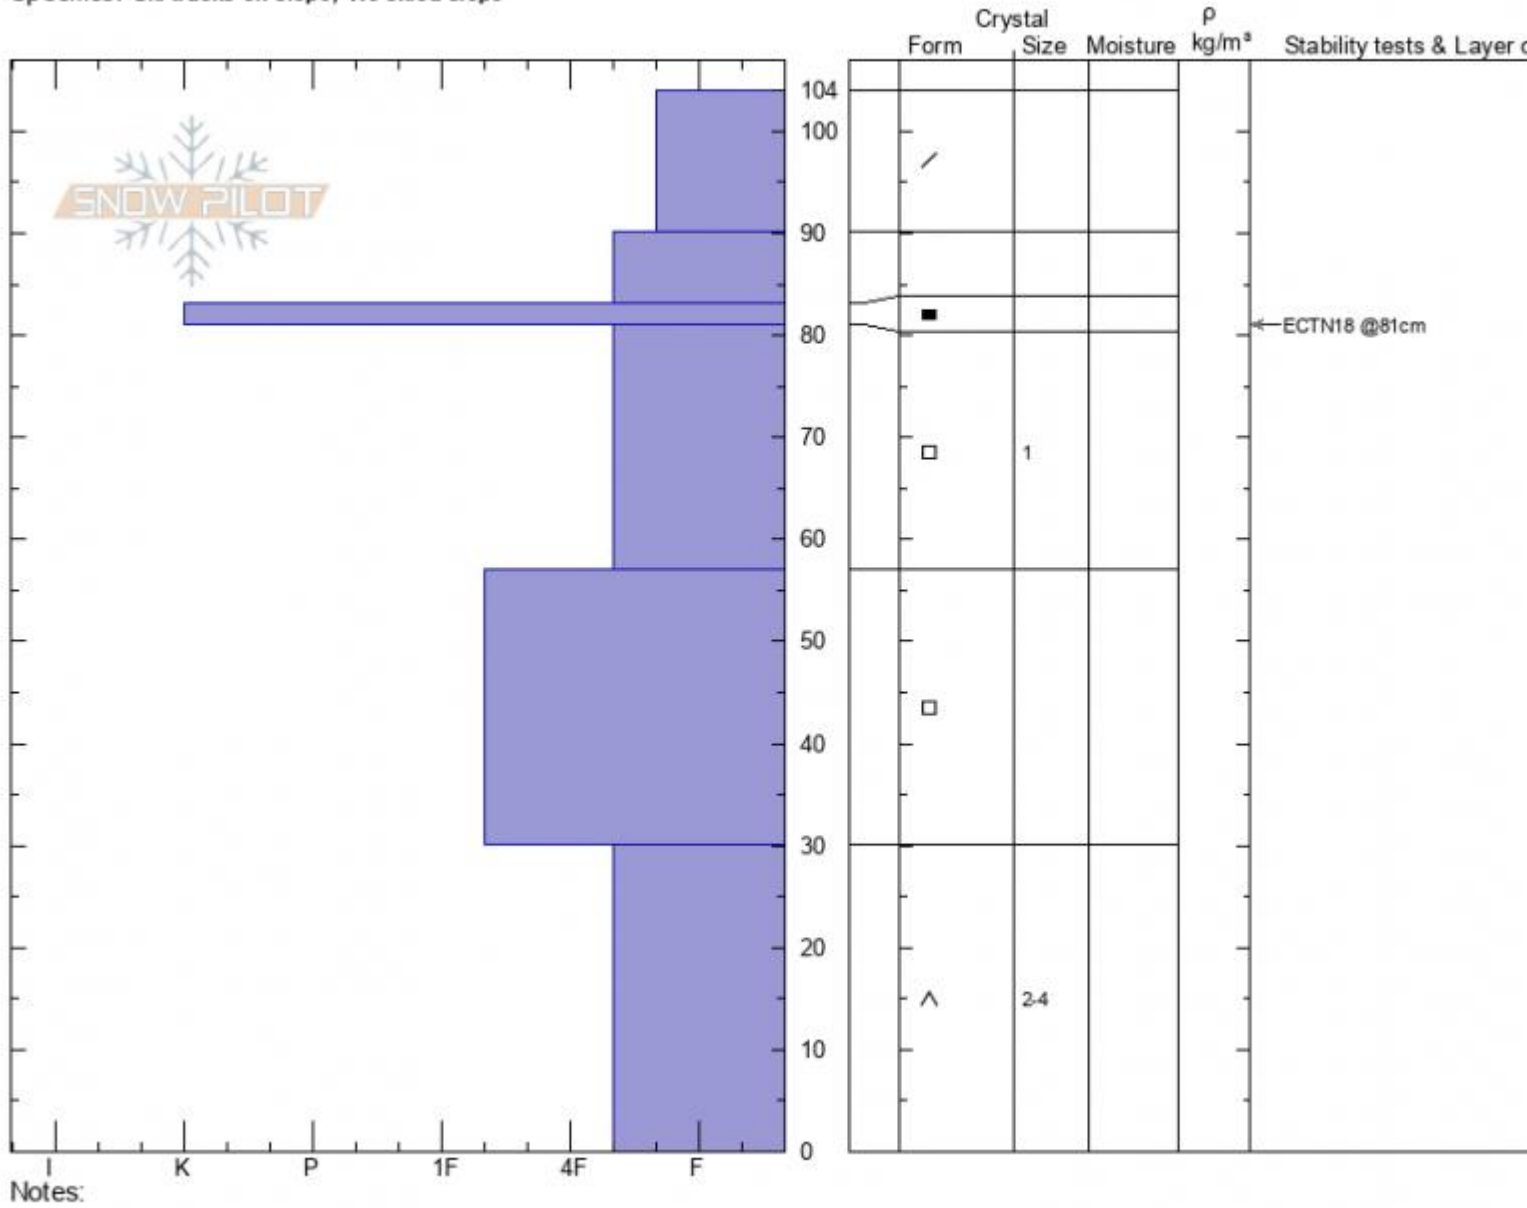

Throne East  
Bridger Range  
MT  
Elevation: 8000 ft  
Aspect: 32°  
Specifics: Ski tracks on slope; We skied slope

Ian Hoyer  
02/02/2021 - 12:00pm  
Co-ord: 45.88473N, -110.94971W  
Slope Angle: 90°  
Wind Loading: no

Stability: **good**  
Air Temperature: 40°F  
Sky Cover: **FEW**  
Precipitation: **NO**  
Wind: **S Light Breeze**

HS: 104 Layer Notes:  
30-0cm: Problematic layer

Advisory Region  
Bridger Range  
Longitude  
-110.95W  
Latitude  
45.88N  
Bridger Range, 2021-02-02