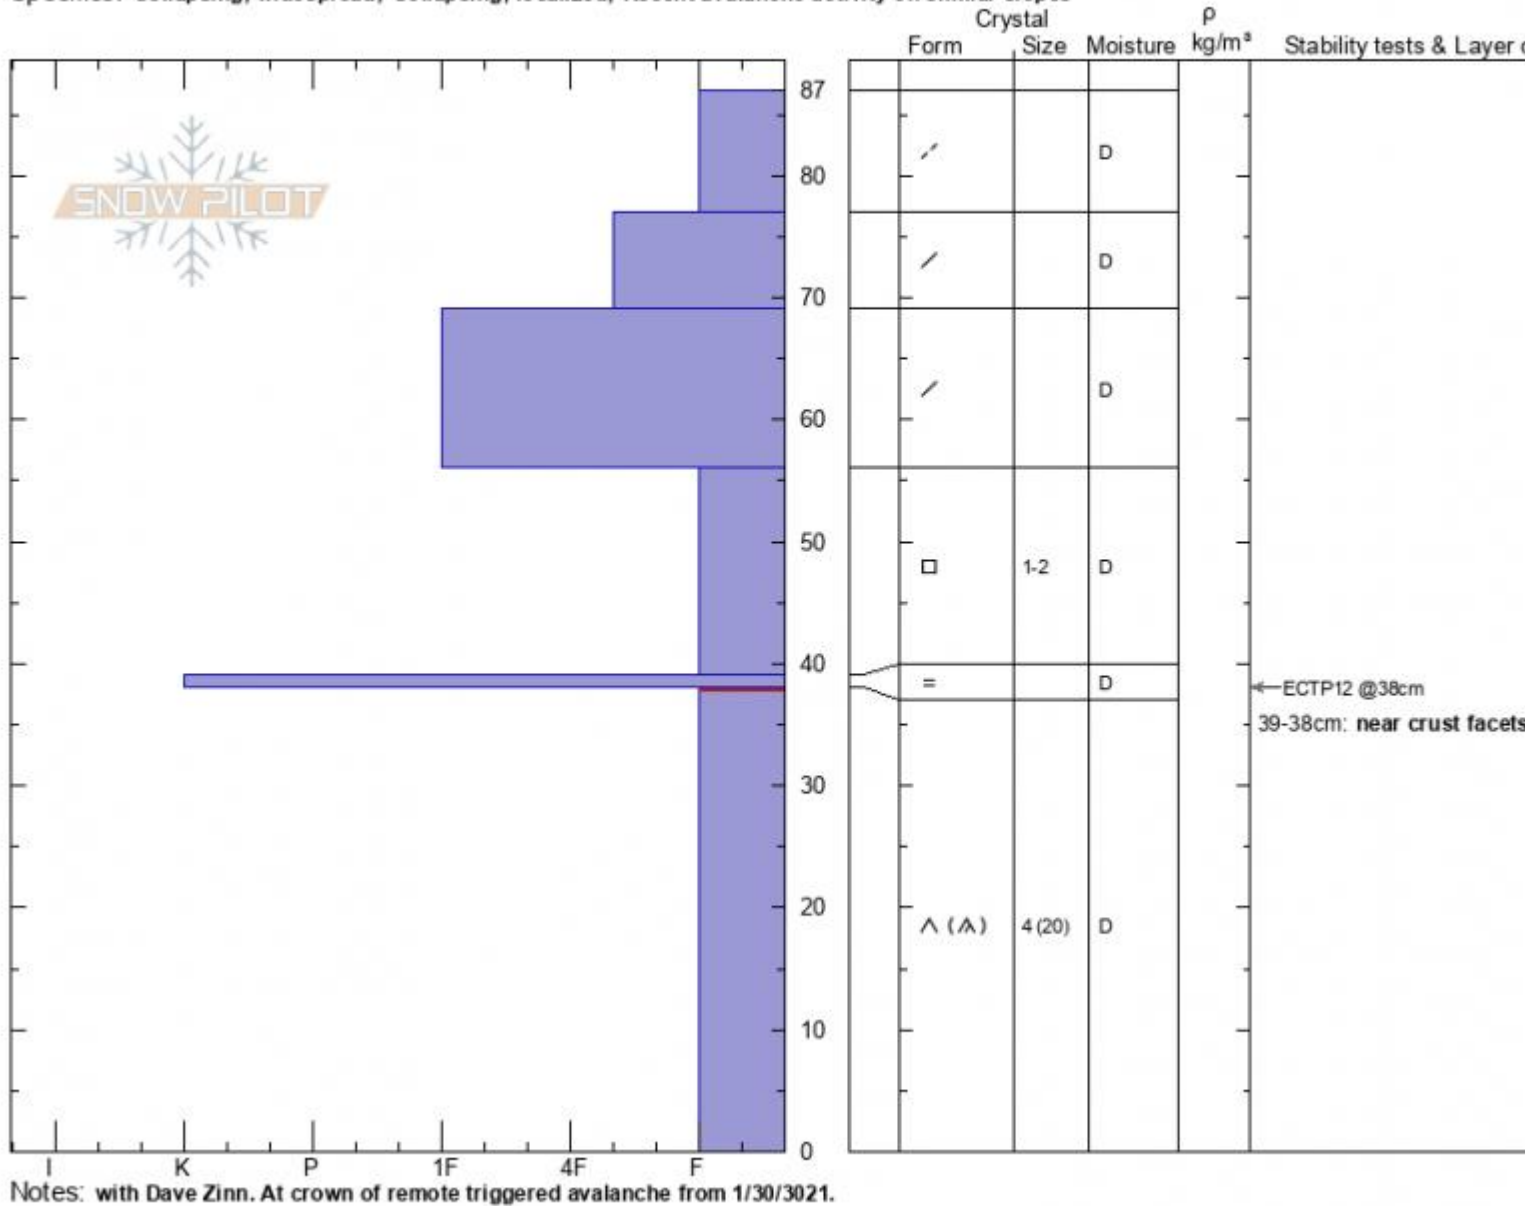

**Earnest Miller Ridge**  
**Madison Range-S**  
**MT**

Elevation: **9500 ft**  
 Aspect: **E**

Specifics: **Collapsing, widespread; Collapsing, localized; Recent avalanche activity on similar slopes**

**Zach Keskinen**  
**02/01/2021 - 1:30pm**

Co-ord:  
 Slope Angle: **31°**  
 Wind Loading: **previous**

Stability: **poor**  
 Air Temperature: **1°C**  
 Sky Cover: **SCT**  
 Precipitation: **NO**  
 Wind: **SW Light Breeze**

HS: **87**      Layer Notes:  
 PF: **75**      39-38cm: **near crust facets dev**  
                   38-0cm: **Problematic layer**

Advisory Region  
 Southern Madison  
 Longitude  
 -111.13W  
 Latitude  
 44.96N  
 Southern Madison, 2021-02-01