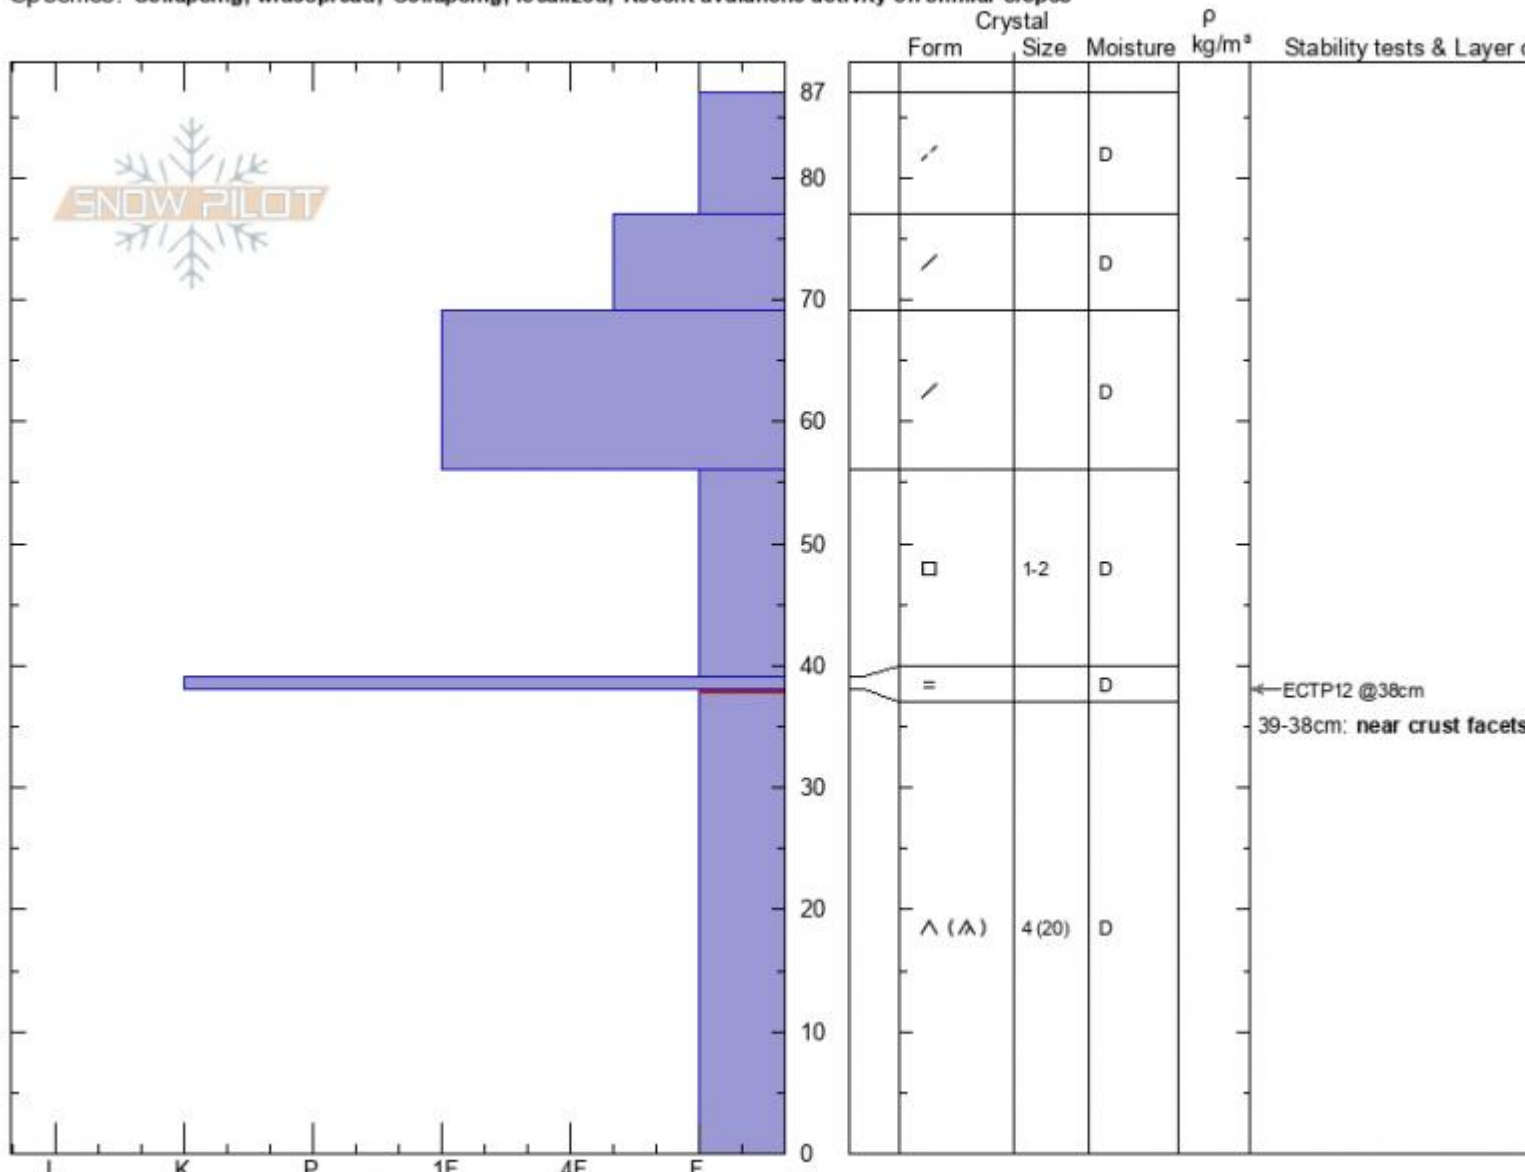

Earnest Miller Ridge
Madison Range-S
MT

Elevation: **9500 ft**
 Aspect: **E**

Specifics: **Collapsing, widespread; Collapsing, localized; Recent avalanche activity on similar slopes**

Zach Keskinen
02/01/2021 - 1:30pm

Co-ord:
 Slope Angle: **31°**
 Wind Loading: **previous**

Stability: **poor**
 Air Temperature: **1°C**
 Sky Cover: **SCT**
 Precipitation: **NO**
 Wind: **SW Light Breeze**

HS: **87** Layer Notes:
 PF: **75** 39-38cm: **near crust facets dev**
 38-0cm: **Problematic layer**

Notes: with Dave Zinn. At crown of remote triggered avalanche from 1/30/2021.

Advisory Region
 Southern Madison
 Longitude
 -111.13W
 Latitude
 44.96N
 Southern Madison, 2021-02-01