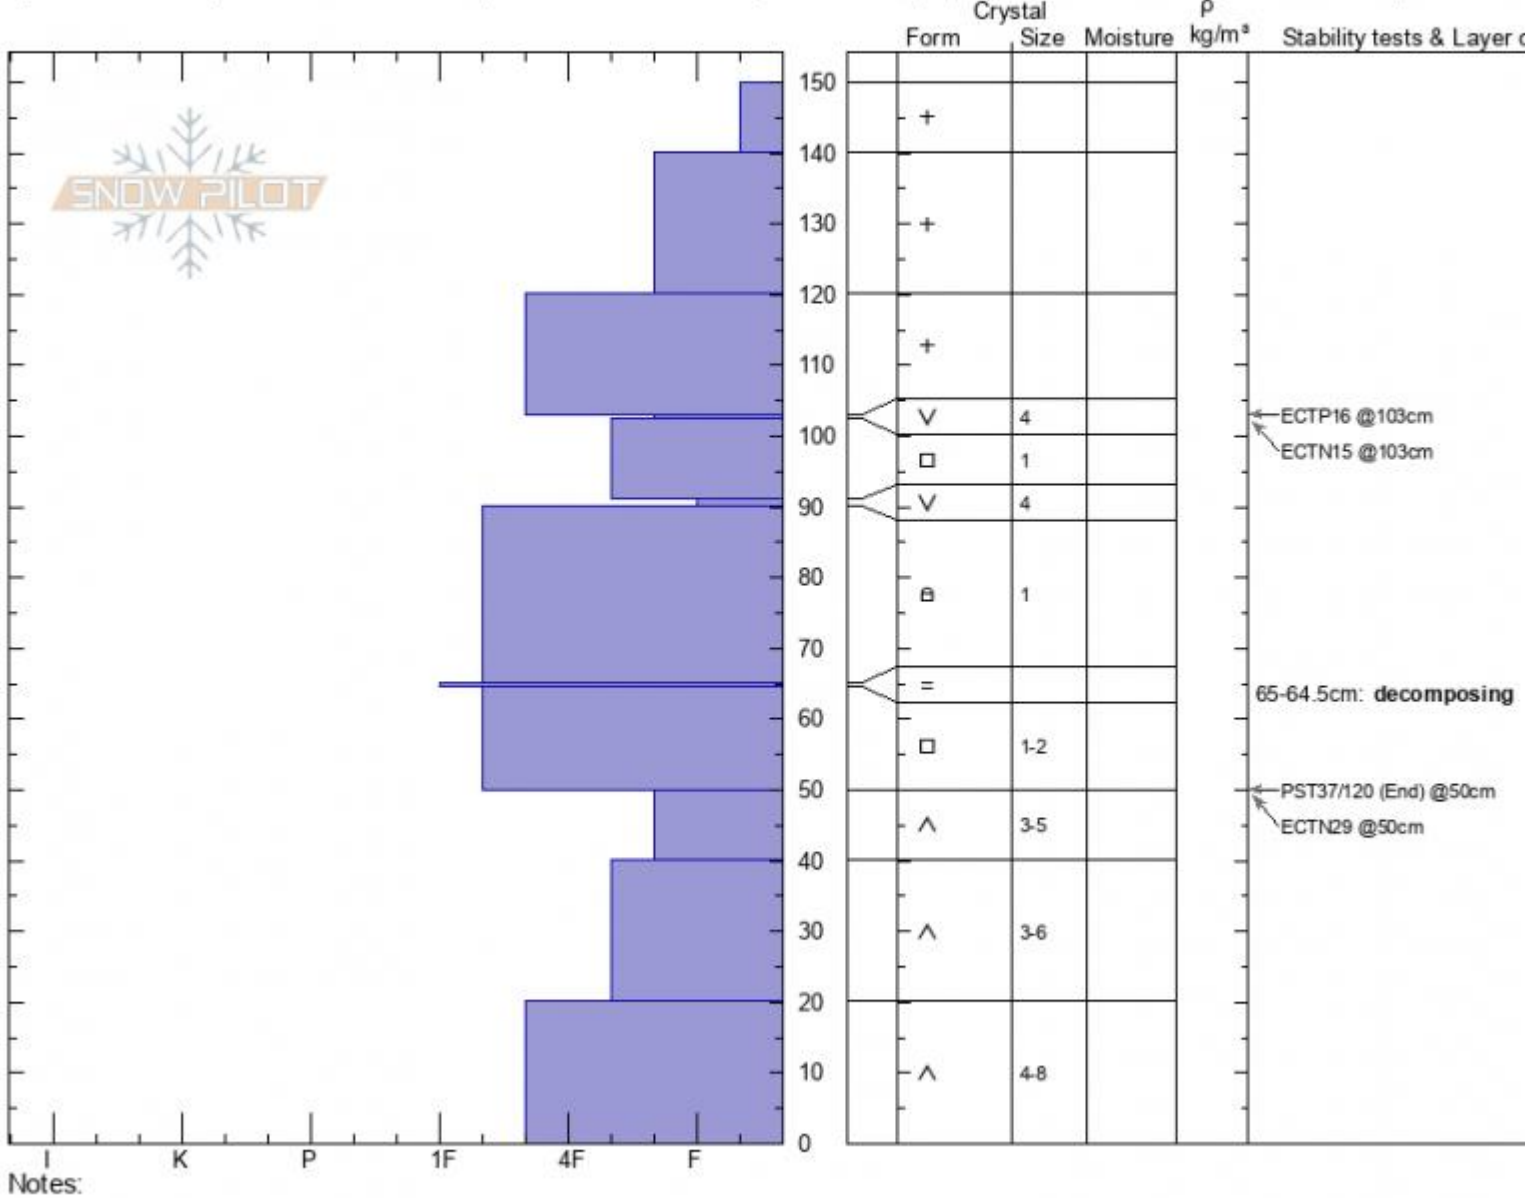

**Carrot Basin Avalanche**  
**Madison Range-S**  
**MT**

**Alex Marienthal**  
**01/31/2021 - 11:50am**  
 Co-ord: **44.95637N, -111.32629W**  
 Slope Angle: **25°**  
 Wind Loading:

Stability: **poor**  
 Air Temperature: **-8°C**  
 Sky Cover: **SCT**  
 Precipitation: **NO**  
 Wind: **Calm**

HS: **150** Layer Notes:  
 65-64.5cm: **decomposing**  
 65-64.5cm: **Problematic layer**

Specifics: Pit is adjacent to avalanche: other; Recent avalanche activity on similar slopes; Recent avalanche activity on different slopes

Advisory Region  
 Southern Madison  
 Longitude  
 -111.31W  
 Latitude  
 44.96N  
 Southern Madison, 2021-01-31