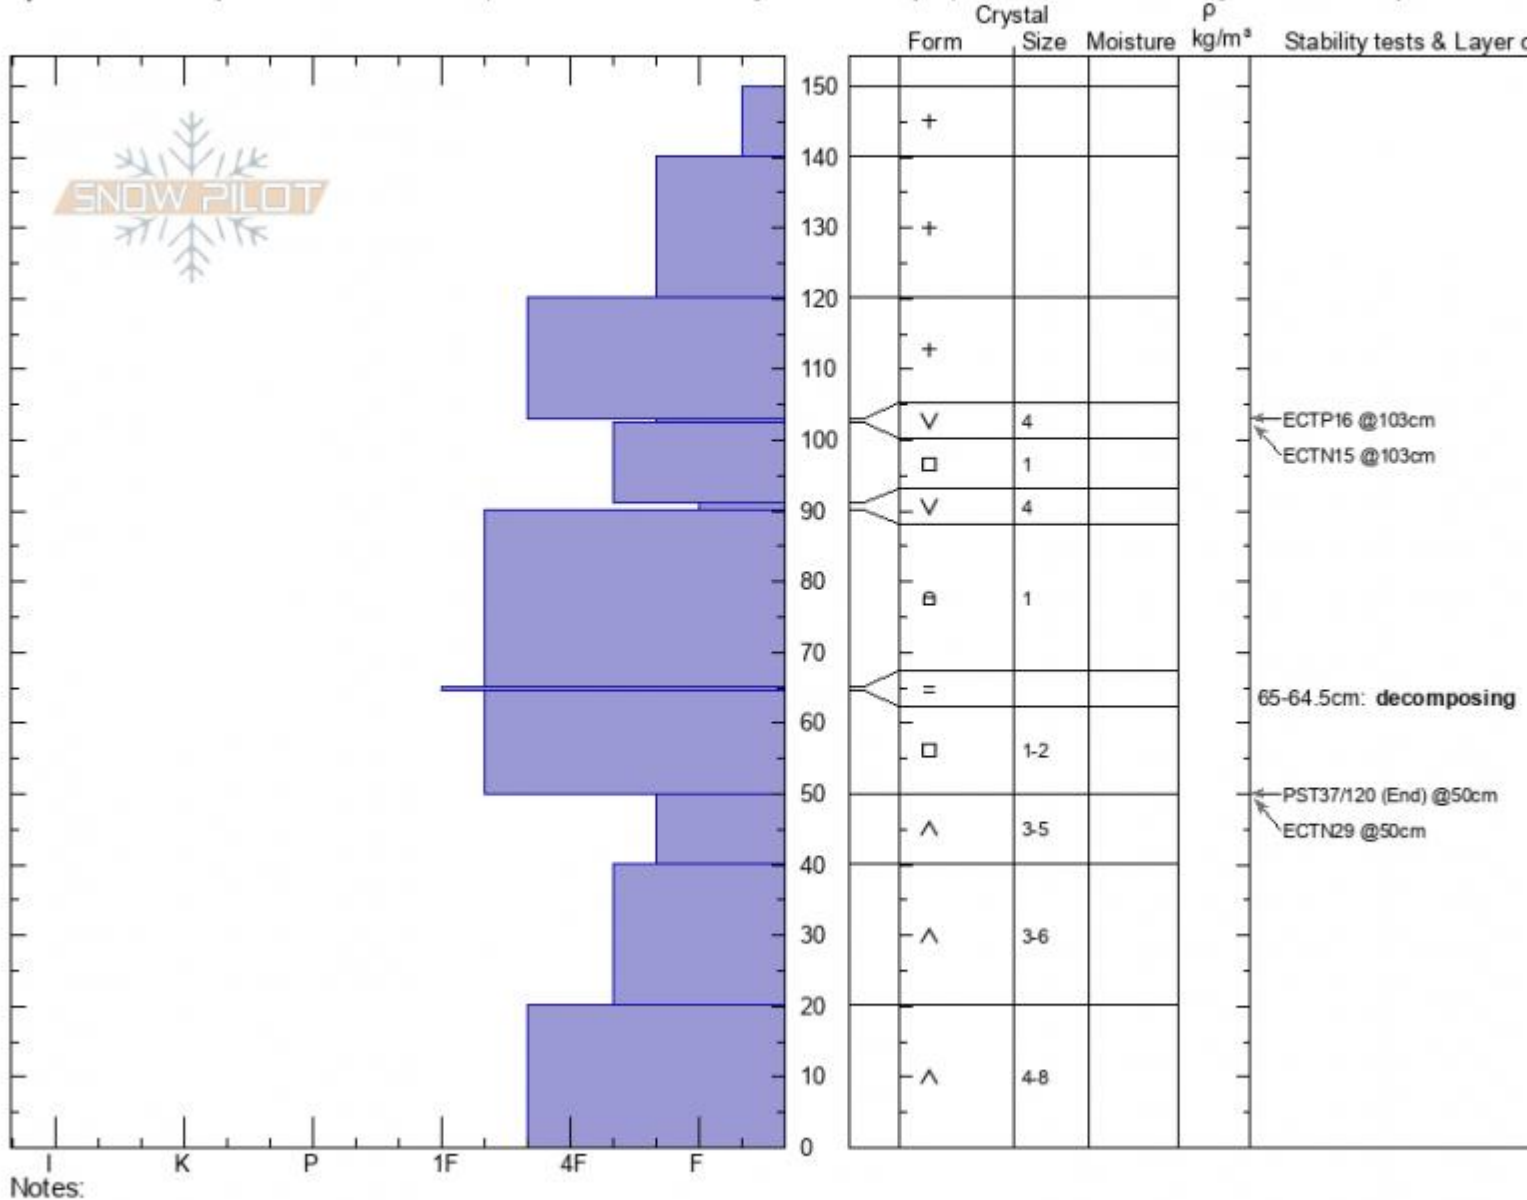

**Carrot Basin Avalanche**  
**Madison Range-S**  
**MT**

Elevation: **9197 ft**  
 Aspect: **310°**

**Alex Marienthal**  
**01/31/2021 - 11:50am**  
 Co-ord: **44.95637N, -111.32629W**  
 Slope Angle: **25°**  
 Wind Loading:

Stability: **poor**  
 Air Temperature: **-8°C**  
 Sky Cover: **SCT**  
 Precipitation: **NO**  
 Wind: **Calm**

HS: **150** Layer Notes:  
 65-64.5cm: **decomposing**  
 65-64.5cm: **Problematic layer**

Specifics: Pit is adjacent to avalanche: other; Recent avalanche activity on similar slopes; Recent avalanche activity on different slopes

Advisory Region  
 Southern Madison  
 Longitude  
 -111.31W  
 Latitude  
 44.96N  
 Southern Madison, 2021-01-31