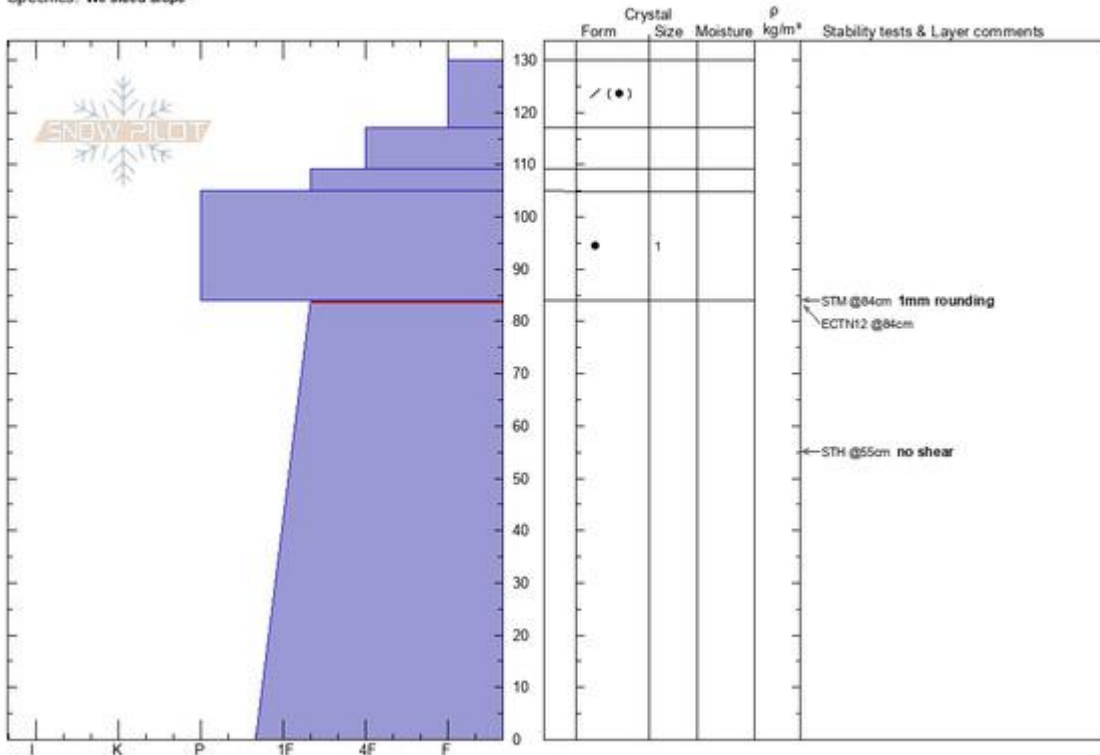

Woody Ridge  
 Absaroka Range  
 MT  
 Elevation: 9444 ft  
 Aspect: 275°  
 Specifics: We skied slope

Don Carroll  
 01/29/2021 - 1:00pm  
 Co-ord: 44.99477N, -109.92335W  
 Slope Angle: 35°  
 Wind Loading: yes

Stability:  
 Air Temperature:  
 Sky Cover: BKN  
 Precipitation: S-1  
 Wind: Light Breeze

HS: 130 Layer Notes:  
 PF: 15 84-0cm: Problematic layer

Notes: test with Jesse Logan; stability improved above 8500; wind loading not uniform

Advisory Region  
 Cooke City  
 Longitude  
 -109.92W  
 Latitude  
 44.97N  
 Cooke City, 2021-01-30