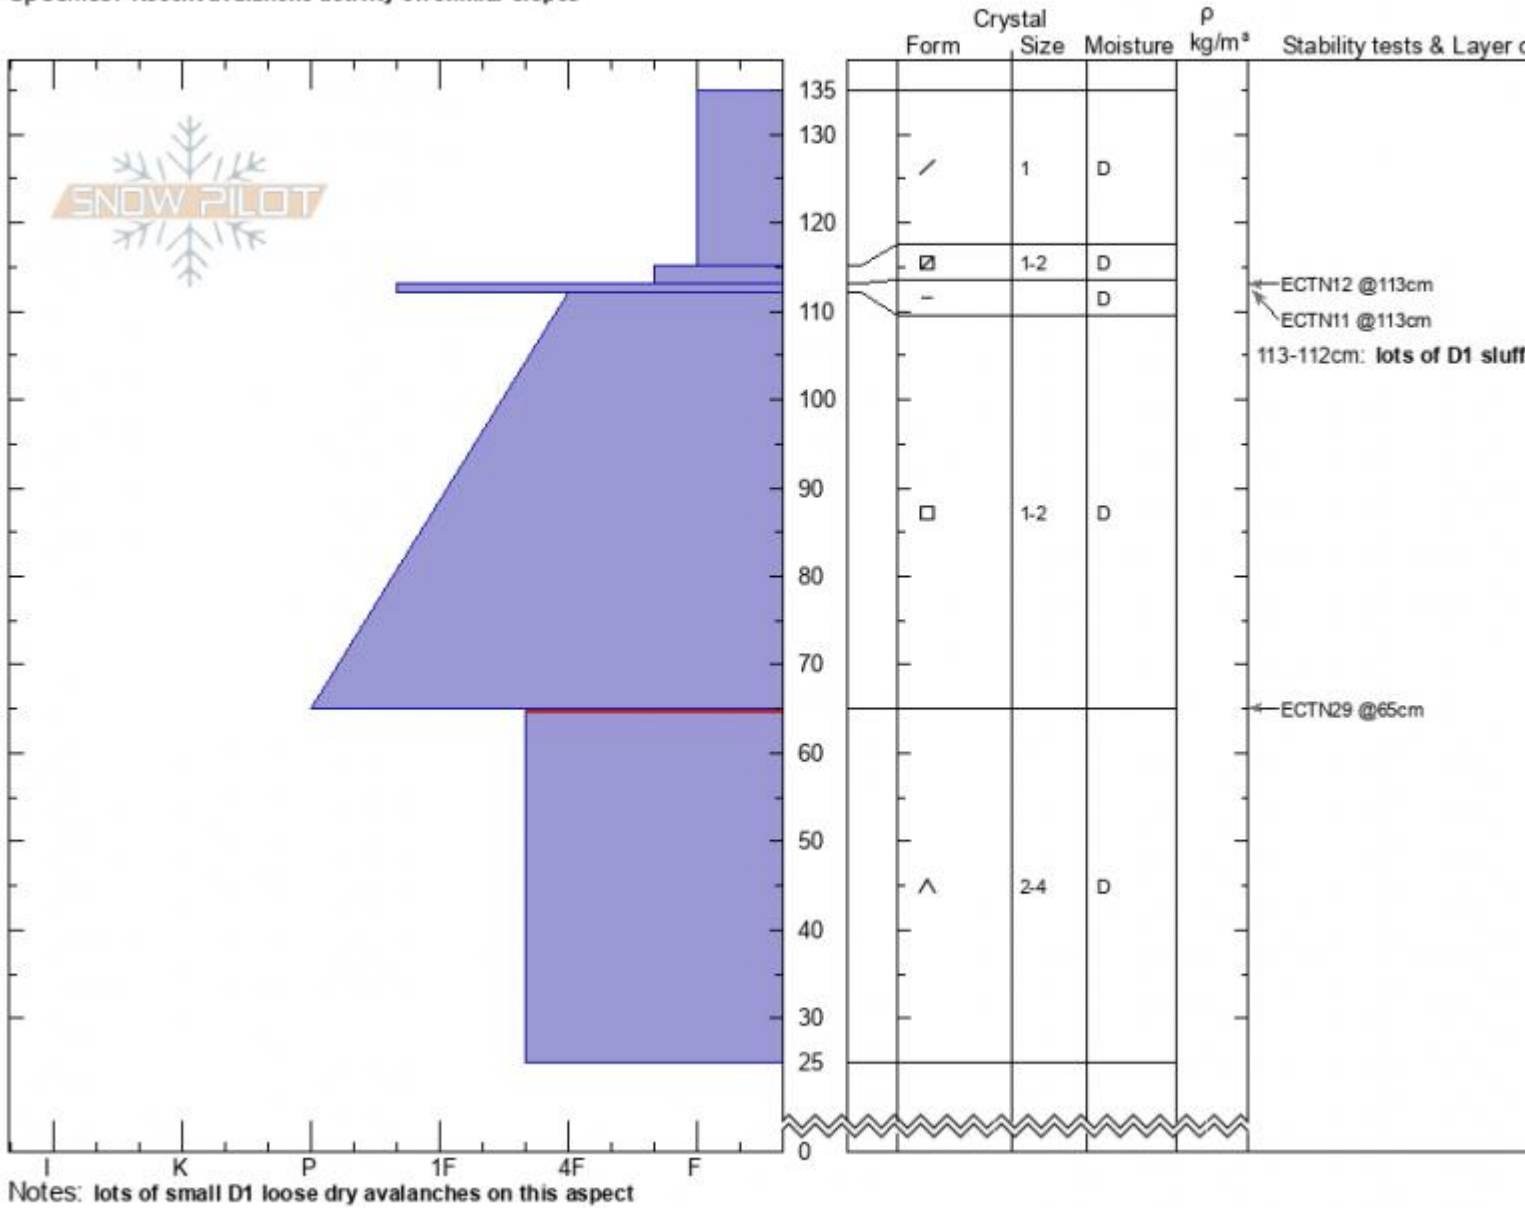

The Throne
Bridger Range
MT
 Elevation: **7883 ft**
 Aspect: **NE**
 Specifics: Recent avalanche activity on similar slopes

Zach Keskinen
01/26/2021 - 12:15pm
 Co-ord: **45.87524N, -110.95308W**
 Slope Angle: **32°**
 Wind Loading: **previous**

Stability:
 Air Temperature: **-4°C**
 Sky Cover: **FEW**
 Precipitation: **S-1**
 Wind: **SE Light Breeze**

HS: **135** Layer Notes:
 PF: **35** 113-112cm: lots of D1 sluffs on
 65-25cm: Problematic layer

Advisory Region
 Bridger Range
 Longitude
 -110.95W
 Latitude
 45.88N

Avalanche Details: [Loose Dry Avalanches on the Throne](#)
 Bridger Range, 2021-01-26