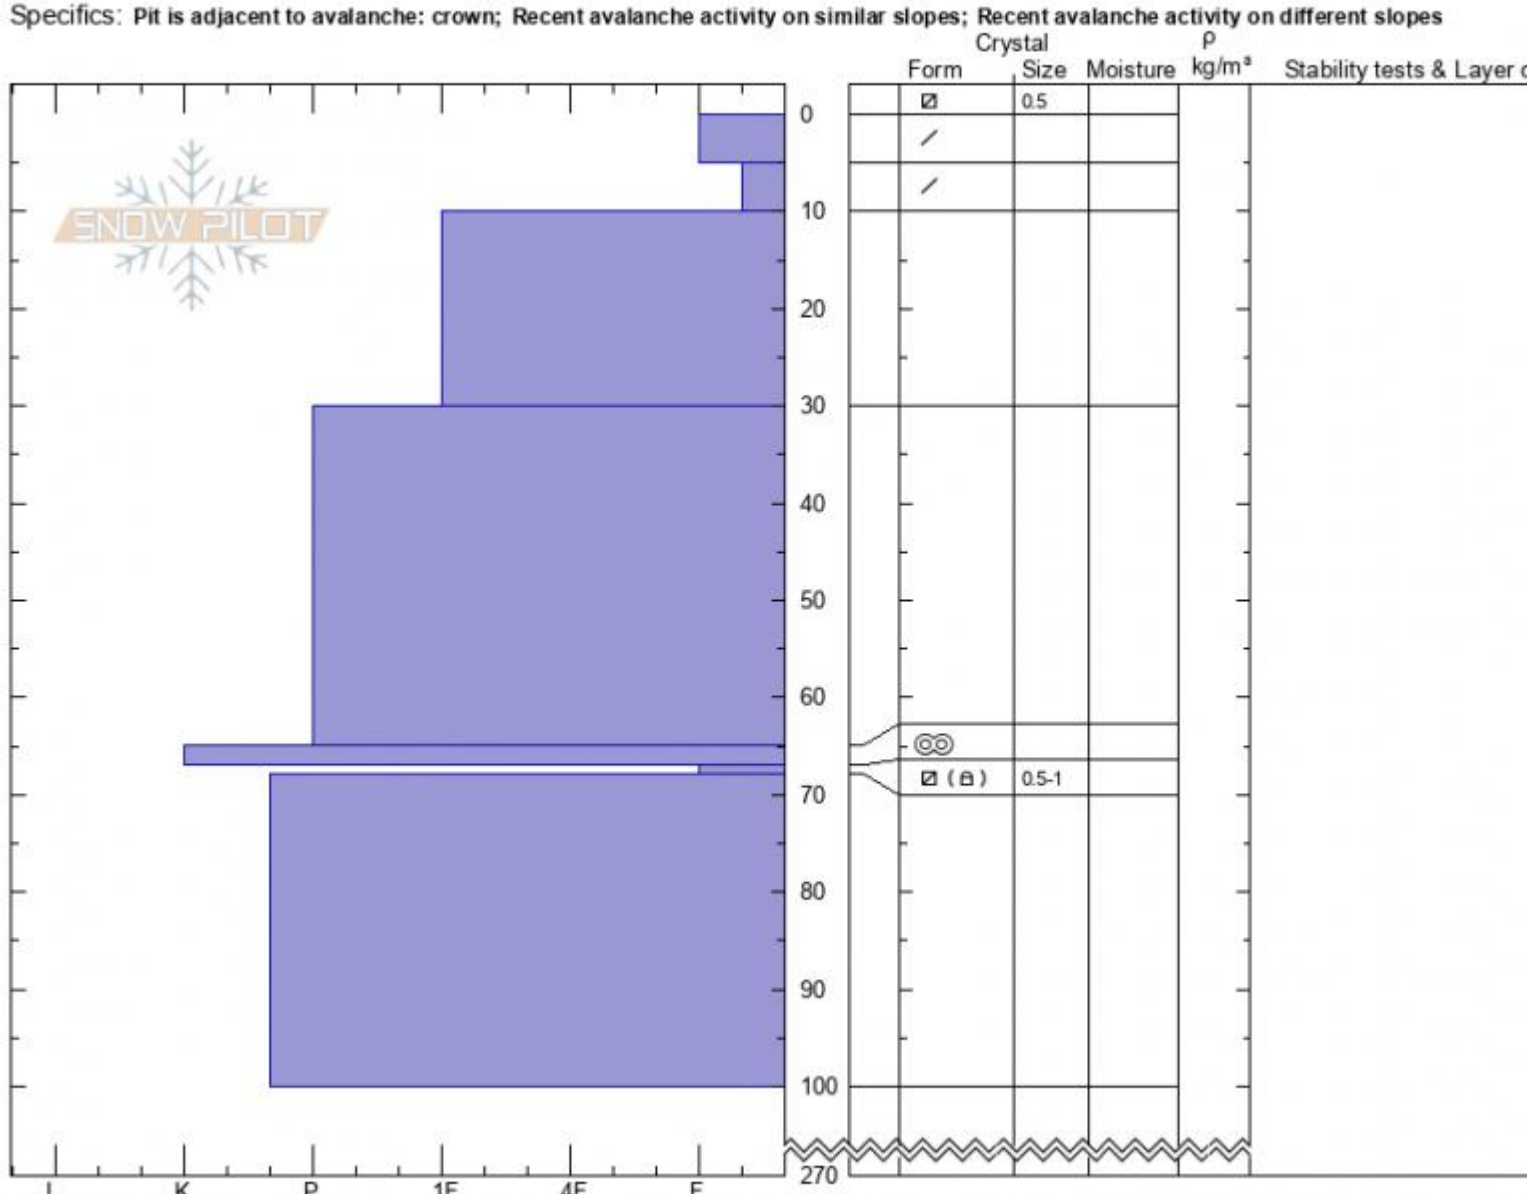

Sheep Mountain
Cooke City
MT
 Elevation: **9730 ft**
 Aspect: **196°**
 Specifics: Pit is adjacent to avalanche: crown; Recent avalanche activity on similar slopes;

Logan DeMarcus
01/25/2021 - 11:00am
 Co-ord: **45.06752N, -109.93025W**
 Slope Angle: **37°**
 Wind Loading: **previous**

Stability: **good**
 Air Temperature: **-11°C**
 Sky Cover: **CLR**
 Precipitation: **NO**
 Wind: **E Light Breeze**

HS: 270 Layer Notes:
 67-68cm: **Problematic layer**

Notes: This pit was dug at the crown of the avalanche reported on the south side of Sheep Mountain. SS-AMu-R1-D2-O. Additional Pit Specifics: S

Advisory Region
 Cooke City
 Longitude
 -109.93W
 Latitude
 45.07N

Avalanche Details: [Snowmobile triggered on Sheep Mtn, Cooke City, 2021-01-25](#)