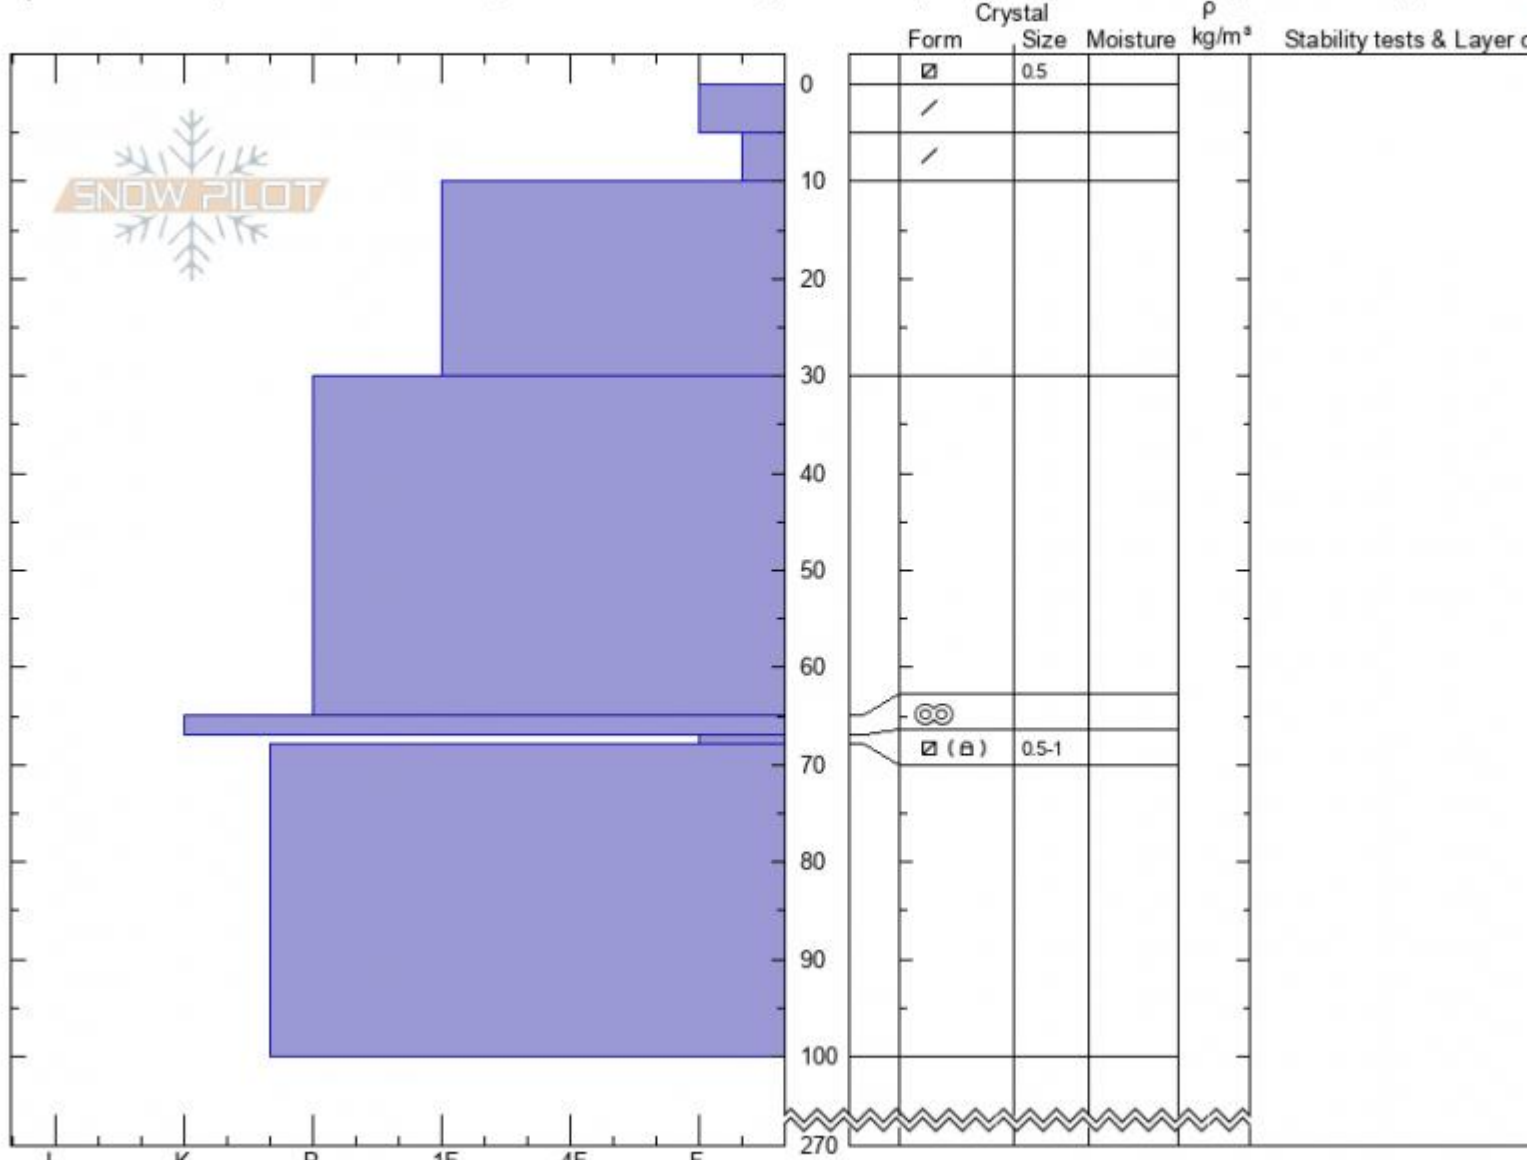

Sheep Mountain
Cooke City
MT

Elevation: **9730 ft**
 Aspect: **196°**

Specifics: Pit is adjacent to avalanche: crown; Recent avalanche activity on similar slopes; Recent avalanche activity on different slopes

Logan DeMarcus
01/25/2021 - 11:00am
 Co-ord: **45.06752N, -109.93025W**
 Slope Angle: **37°**
 Wind Loading: **previous**

Stability: **good**
 Air Temperature: **-11°C**
 Sky Cover: **CLR**
 Precipitation: **NO**
 Wind: **E Light Breeze**

HS: **270** Layer Notes:
 67-68cm: **Problematic layer**

Notes: This pit was dug at the crown of the avalanche reported on the south side of Sheep Mountain. SS-AMu-R1-D2-O. Additional Pit Specifics: S

Advisory Region
 Cooke City
 Longitude
 -109.93W
 Latitude
 45.07N