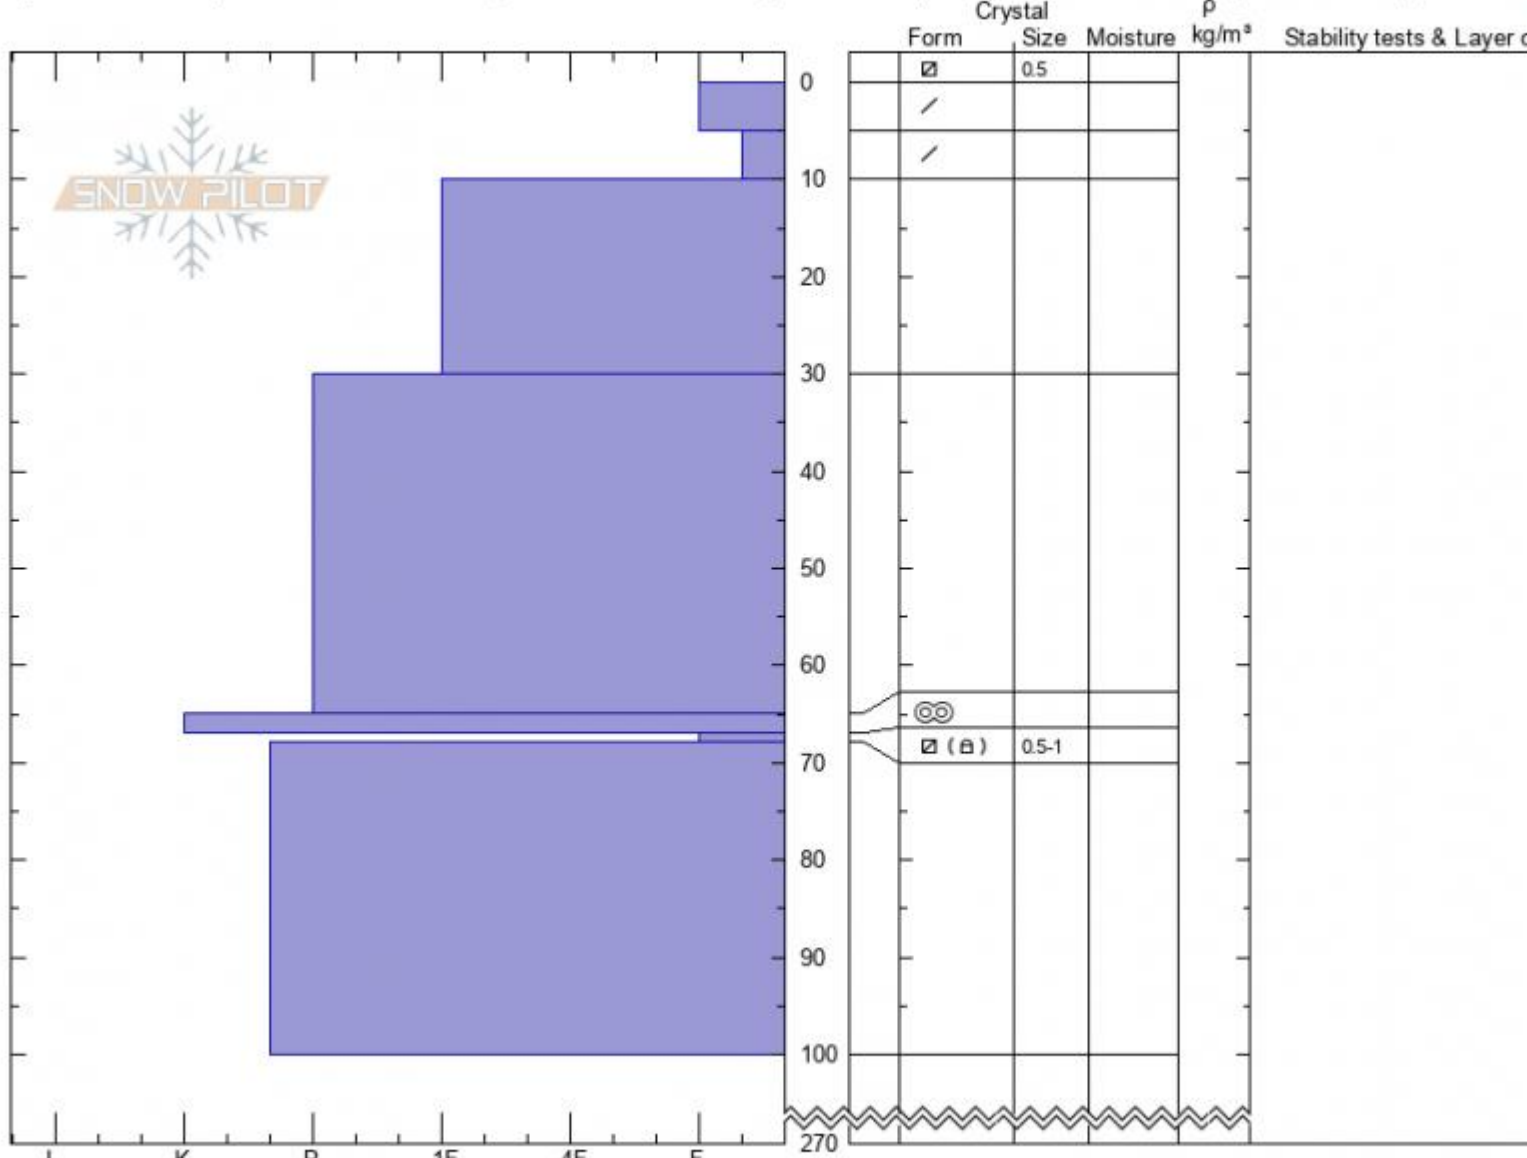

Sheep Mountain
Cooke City
MT
 Elevation: **9730 ft**
 Aspect: **196°**
 Specifics: Pit is adjacent to avalanche: crown; Recent avalanche activity on similar slopes;

Logan DeMarcus
01/25/2021 - 11:00am
 Co-ord: **45.06752N, -109.93025W**
 Slope Angle: **37°**
 Wind Loading: **previous**

Stability: **good**
 Air Temperature: **-11°C**
 Sky Cover: **CLR**
 Precipitation: **NO**
 Wind: **E Light Breeze**

HS: **270** Layer Notes:
 67-68cm: **Problematic layer**

Specifics: Pit is adjacent to avalanche: crown; Recent avalanche activity on similar slopes; Recent avalanche activity on different slopes

Notes: This pit was dug at the crown of the avalanche reported on the south side of Sheep Mountain. SS-AMu-R1-D2-O. Additional Pit Specifics: S

Advisory Region
 Cooke City
 Longitude
 -109.93W
 Latitude
 45.07N