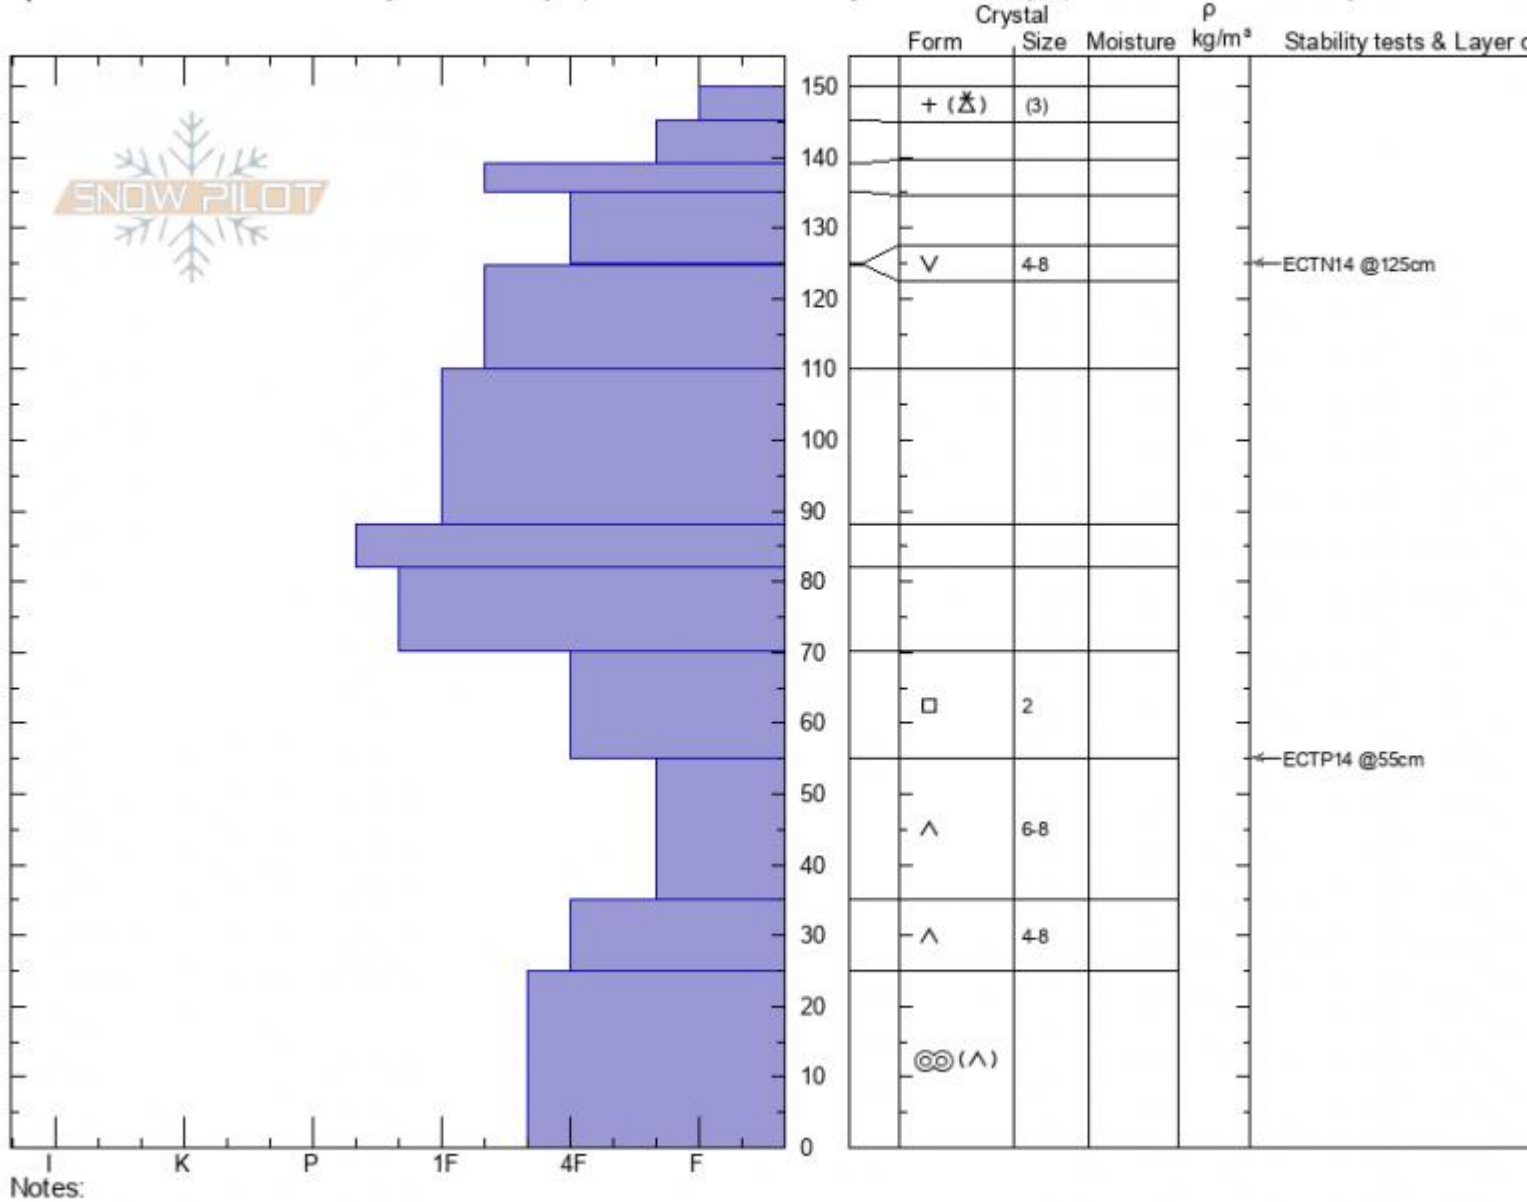

South Fk Muddy Creek  
 Madison Range-N  
 MT  
 Elevation: 9400 ft  
 Aspect: 40°

Alex Marienthal  
 01/21/2021 - 11:00am  
 Co-ord: 45.18660N, -111.45838W  
 Slope Angle: 33°  
 Wind Loading: **previous**

Stability: **poor**  
 Air Temperature:  
 Sky Cover: **OVC**  
 Precipitation: **S-1**  
 Wind: **Calm**

HS: 150 Layer Notes:  
 PF: 100 55-35cm: Problematic layer

Specifics: Recent avalanche activity on similar slopes; Recent avalanche activity on different slopes; Snowmobile tracks on slope

Advisory Region  
 Northern Madison  
 Longitude  
 -111.38W  
 Latitude  
 45.17N  
 Northern Madison, 2021-01-21