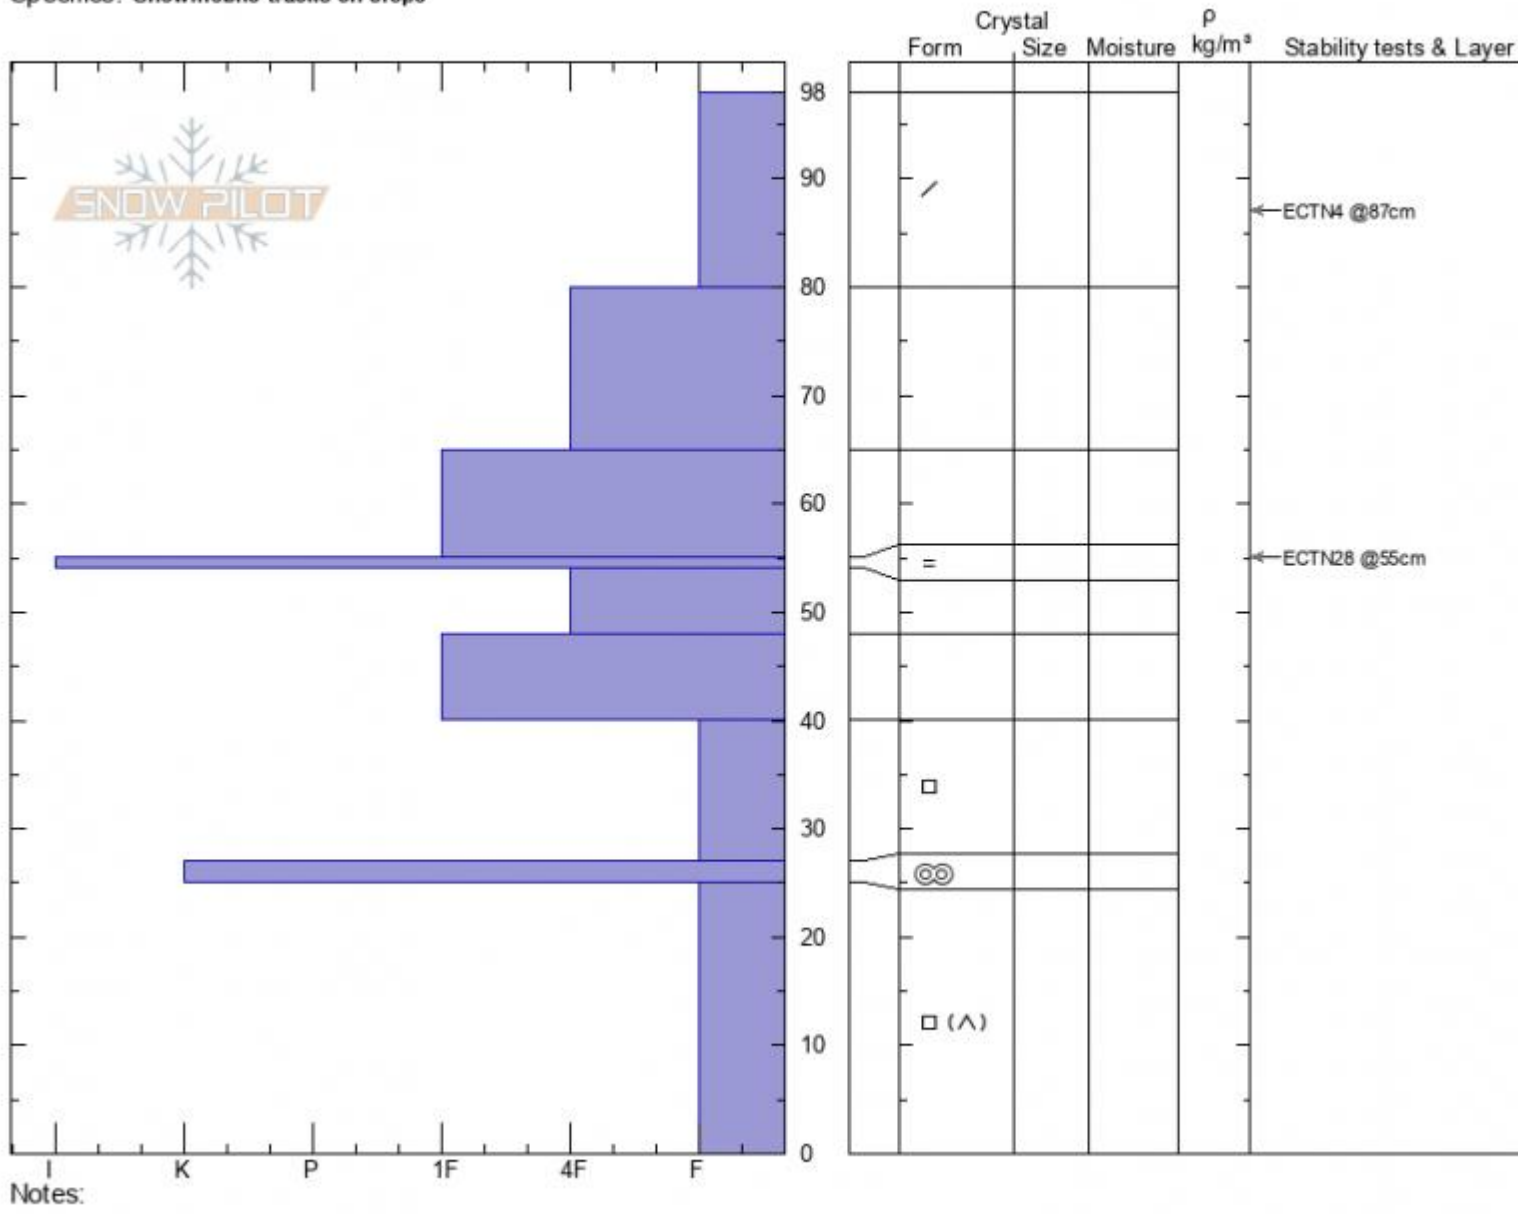

Tin Cup 1/15/21
 Centennial Range
 MT
 Elevation: 8512 ft
 Aspect:
 Specifics: Snowmobile tracks on slope

Chris Hericks
 01/16/2021 - 2:00pm
 Co-ord: 44.54691N, -111.52398W
 Slope Angle:
 Wind Loading: no

Stability:
 Air Temperature:
 Sky Cover: X
 Precipitation: NO
 Wind: Calm

HS: 98
 PF: 50
 Layer Notes:

Advisory Region
 Island Park
 Longitude
 -111.73W
 Latitude
 44.55N
 Island Park, 2021-01-17