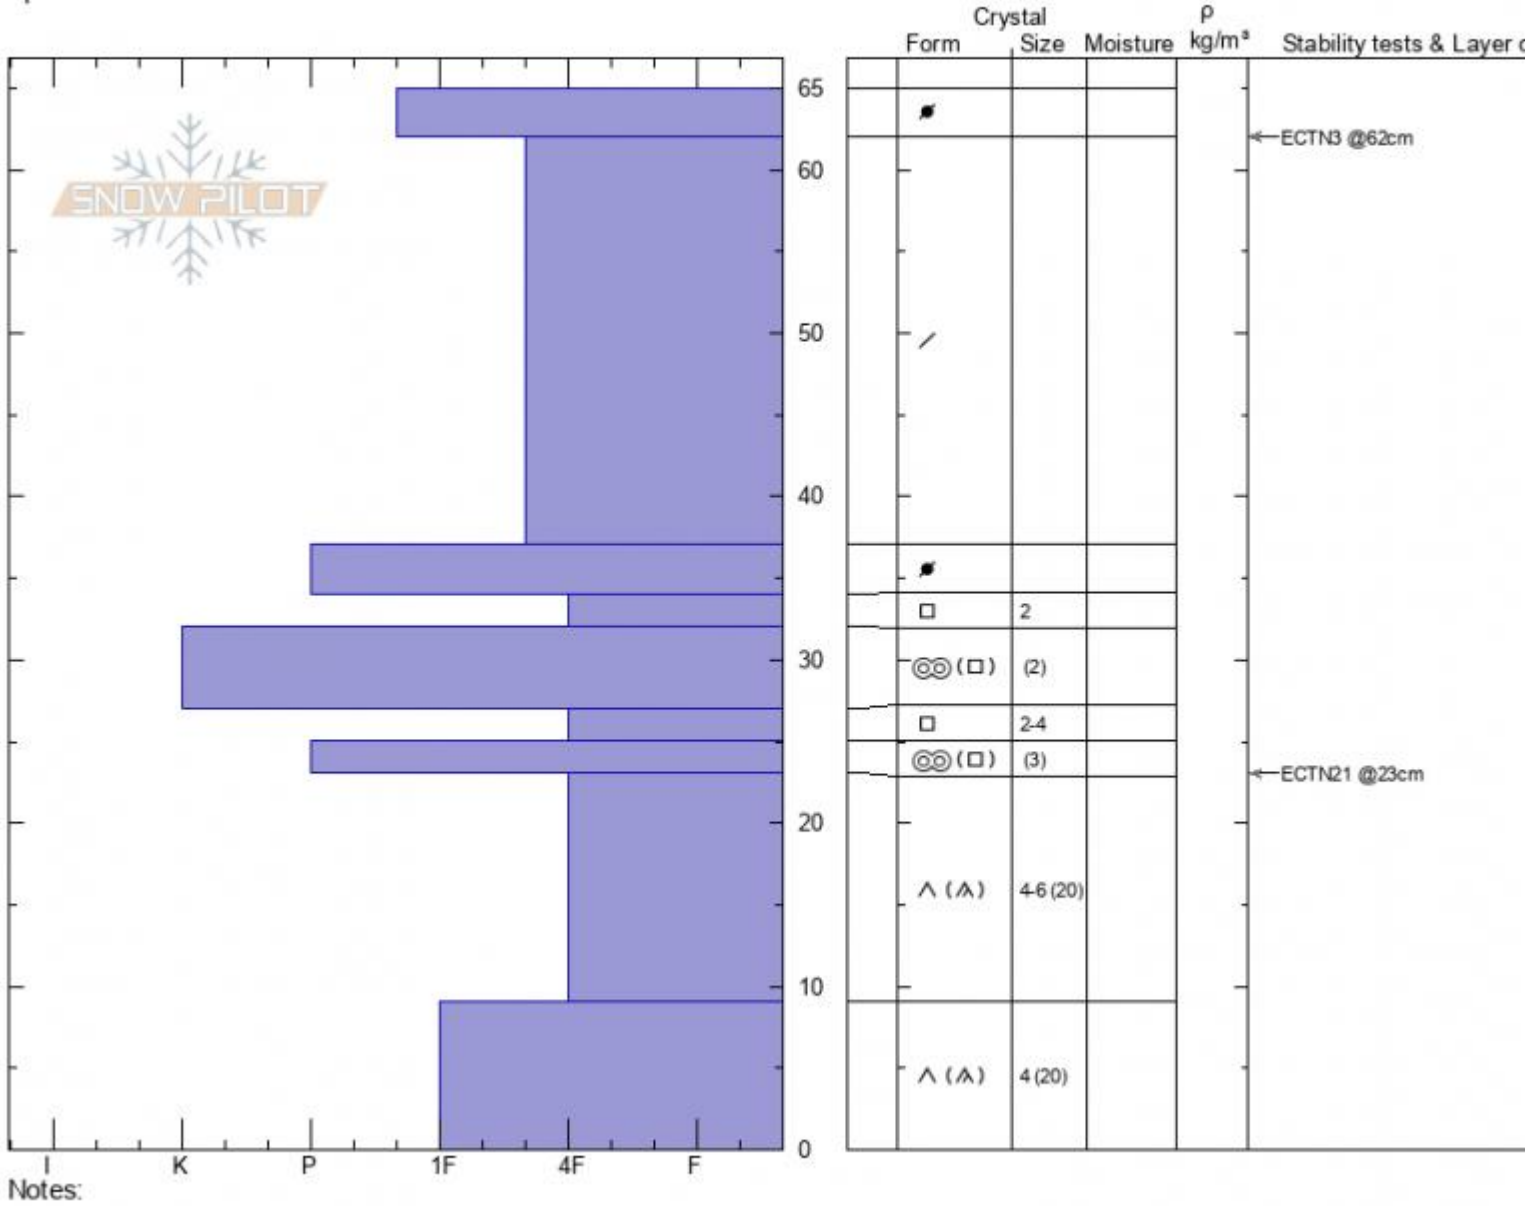

**Throne North Face**  
**Bridger Range**  
**MT**  
 Elevation: **8300 ft**  
 Aspect: **350°**  
 Specifics:

**Dave Zinn**  
**01/11/2021 - 12:00pm**  
 Co-ord: **45.88259N, -110.95322W**  
 Slope Angle: **23°**  
 Wind Loading: **no**

Stability: **good**  
 Air Temperature:  
 Sky Cover: **SCT**  
 Precipitation: **NO**  
 Wind: **W Calm**

HS: **65**    Layer Notes:  
 23-9cm: **Problematic layer**

Advisory Region  
 Bridger Range  
 Longitude  
 -110.95W  
 Latitude  
 45.88N  
 Bridger Range, 2021-01-15