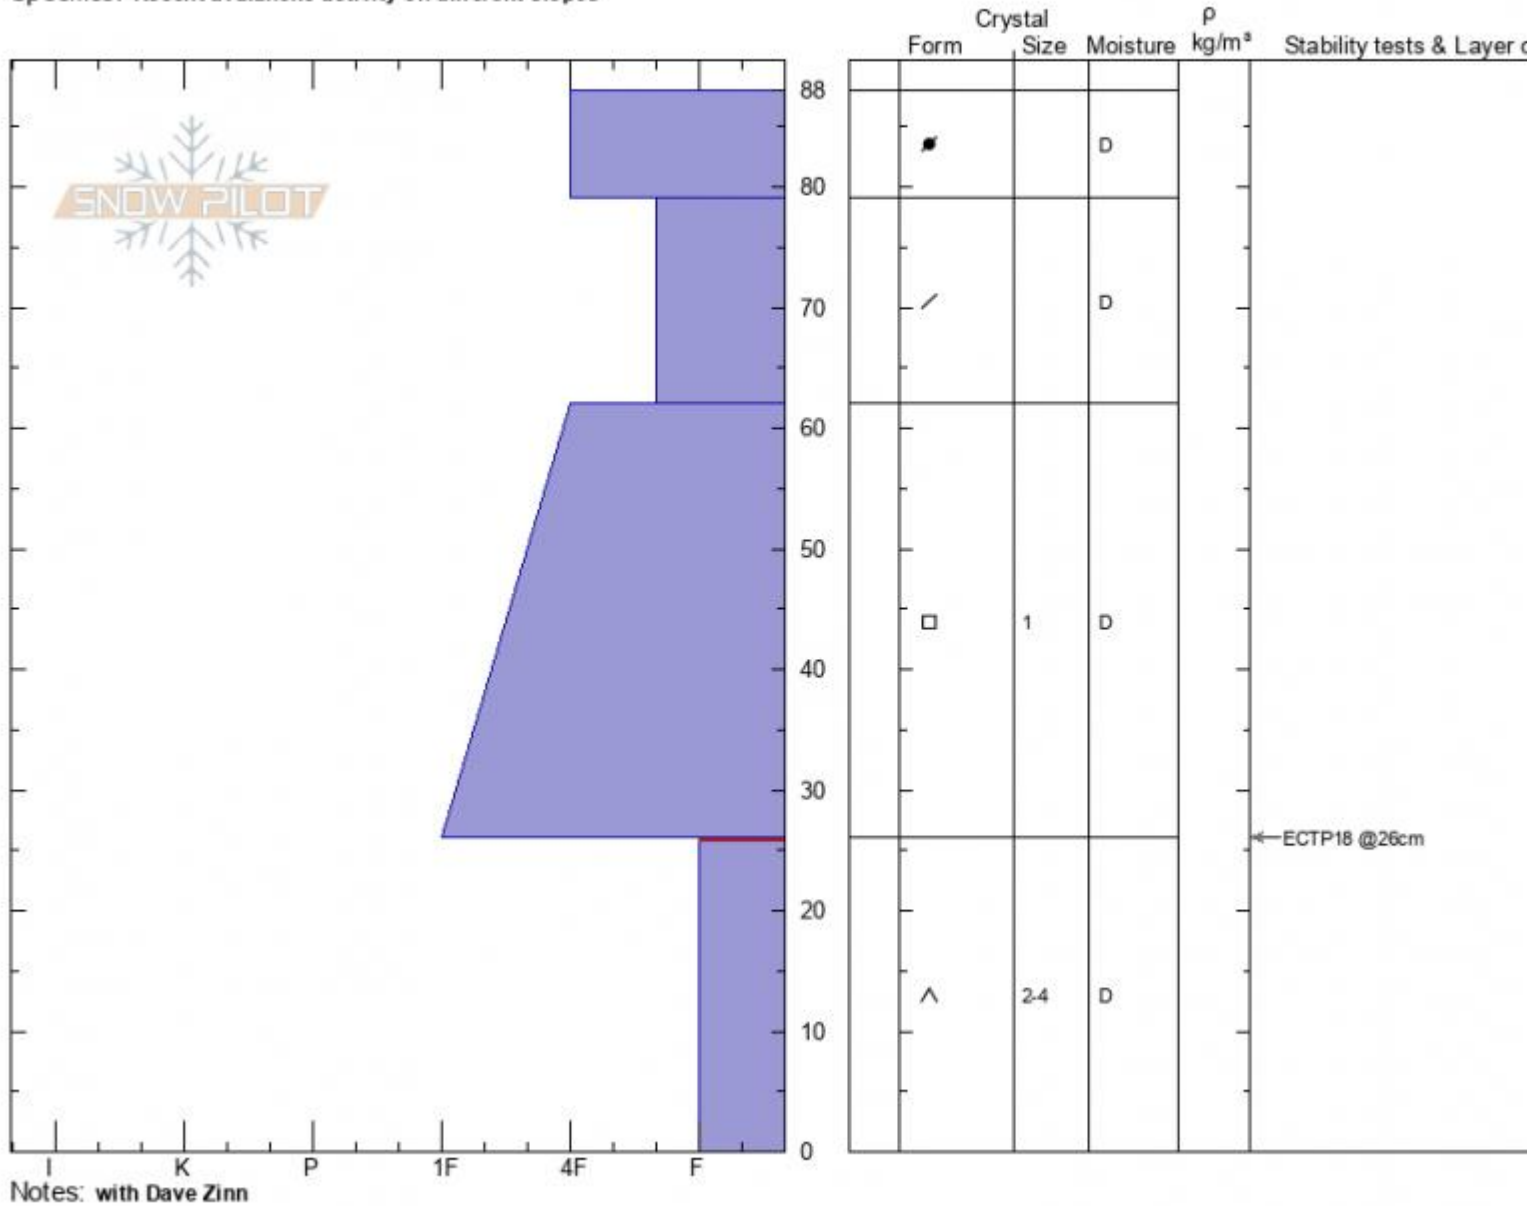

Lightning Creek
Madison Range-S
MT

Elevation: 8800 ft
Aspect: W

Specifics: Recent avalanche activity on different slopes

Zach Keskinen
01/14/2021 - 1:30pm

Co-ord:
Slope Angle: 15°
Wind Loading: no

Stability:
Air Temperature: -2°C
Sky Cover: CLR
Precipitation: NO
Wind: Calm

HS: 88
PF: 55
Layer Notes:
26-0cm: Problematic layer

Advisory Region
Southern Madison
Longitude
-111.27W
Latitude
45.06N
Southern Madison, 2021-01-15