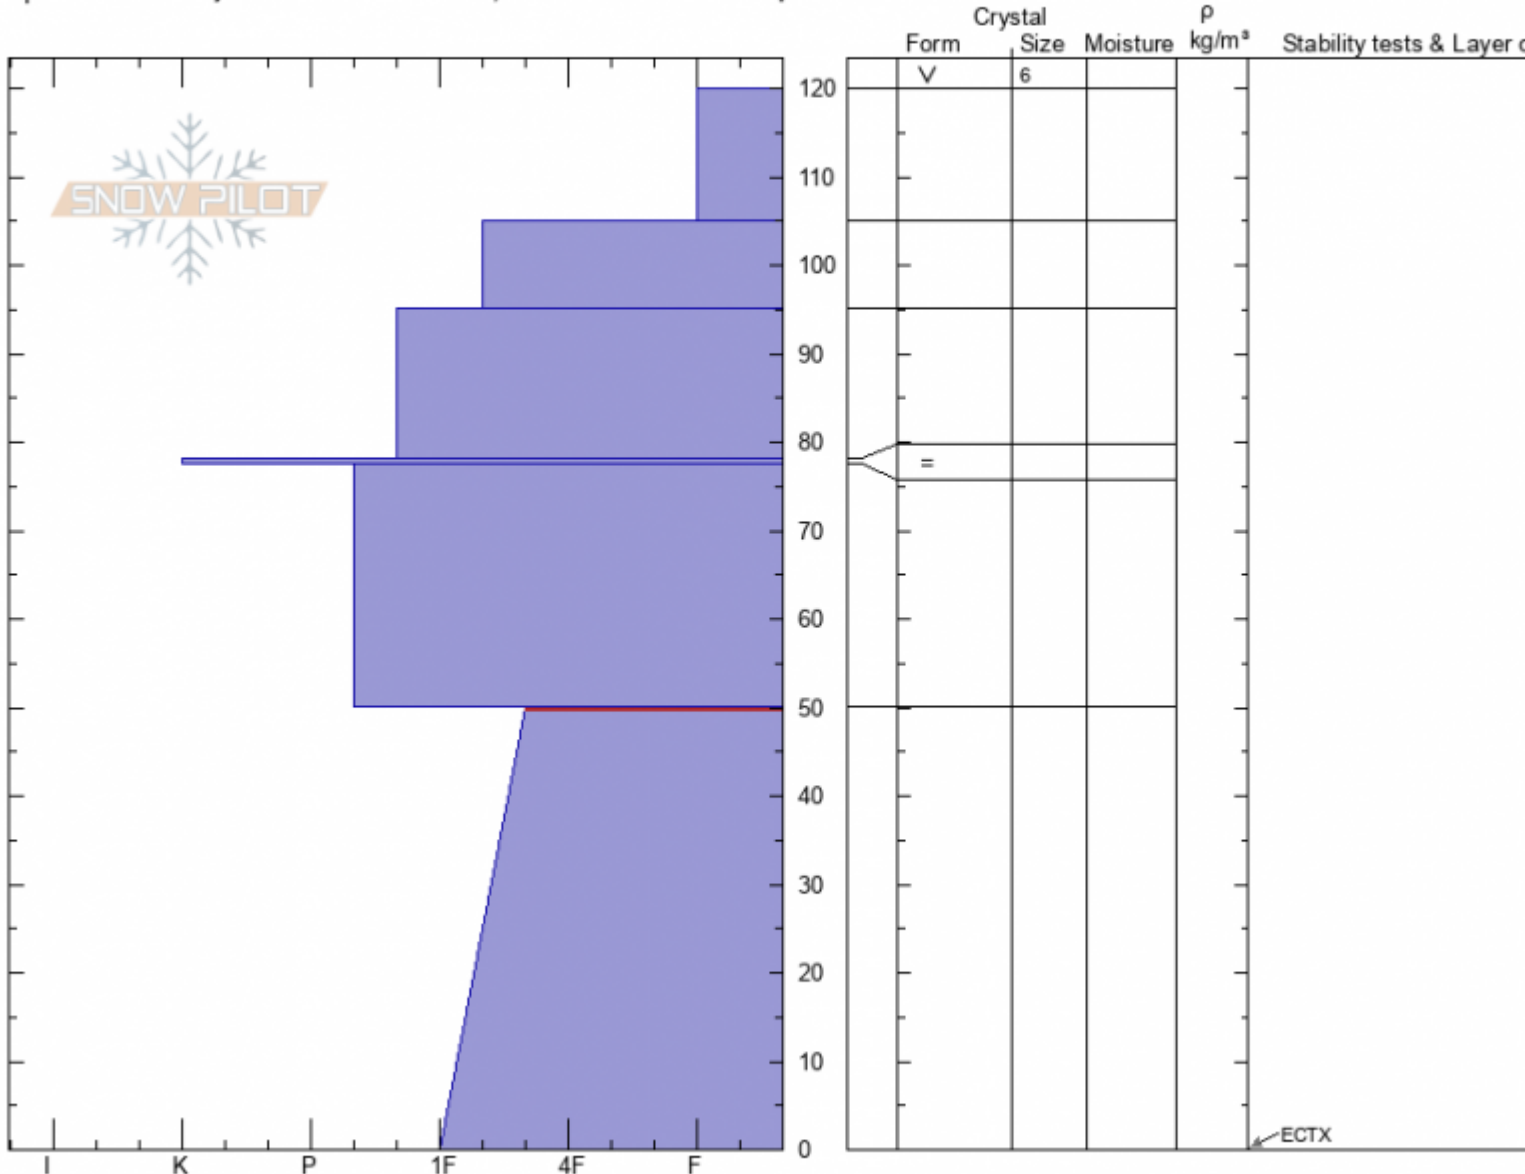

Ski Hill
Lionhead Range
MT
 Elevation: **8060 ft**
 Aspect: **90°**
 Specifics: Pit is adjacent to avalanche: crown; Snowmobile tracks on slope

Doug Chabot-Admin
01/12/2021 - 1:00pm
 Co-ord: **44.70364N, -111.29736W**
 Slope Angle: **30°**
 Wind Loading:

Stability:
 Air Temperature: **-7°C**
 Sky Cover: **FEW**
 Precipitation: **NO**
 Wind: **Calm**

HS: **120** Layer Notes:
 50-0cm: **Problematic layer**

Notes: This slope avalanched approximately 5 days ago, likely from a sledder.

Advisory Region
 Lionhead Range
 Longitude
 -111.29W
 Latitude
 44.70N

Forecast link: [GNFAC Avalanche Forecast for Wed Jan 13, 2021](#)
 Lionhead Range, 2021-01-12