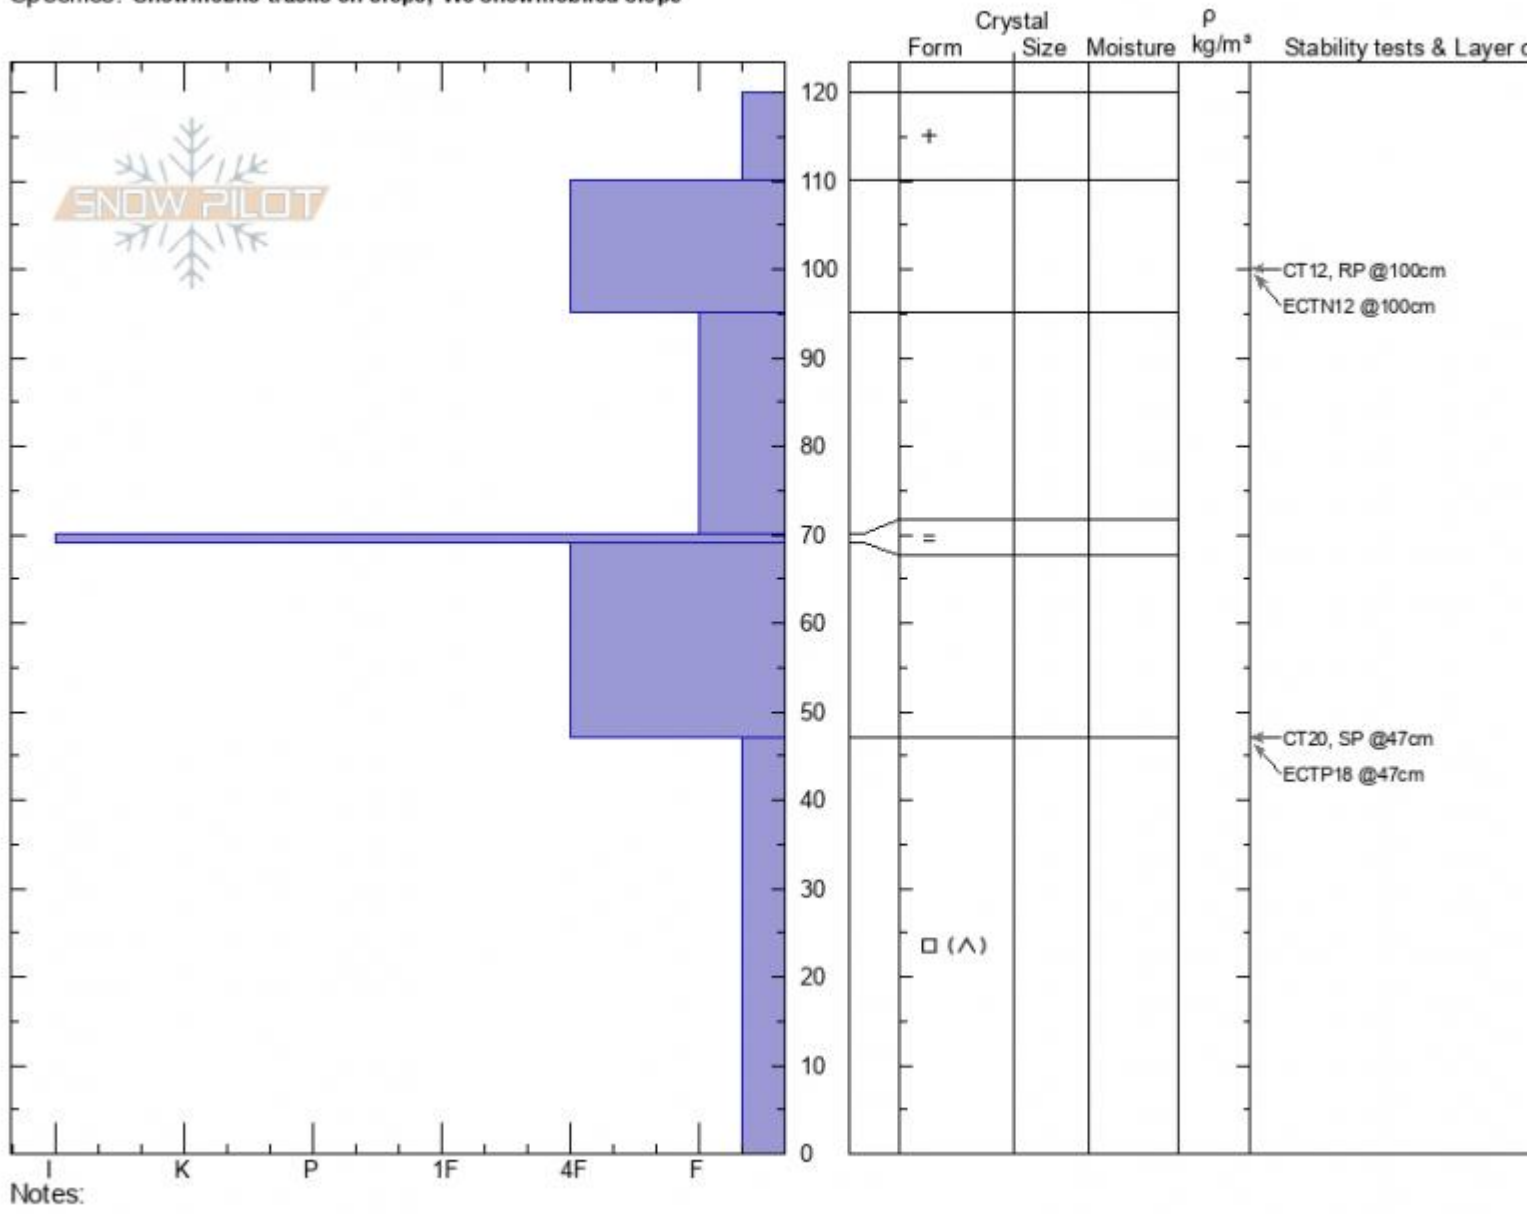

Tin Cup 1/9/21  
 Centennial Range  
 ID  
 Elevation: 8065 ft  
 Aspect: 120°  
 Specifics: Snowmobile tracks on slope; We snowmobiled slope

Chris Hericks  
 01/09/2021 - 2:00pm  
 Co-ord: 44.54882N, -111.53003W  
 Slope Angle: 15°  
 Wind Loading: no

Stability:  
 Air Temperature:  
 Sky Cover: CLR  
 Precipitation: NO  
 Wind: NW Light Breeze

HS: 120 Layer Notes:

Advisory Region  
 Island Park  
 Longitude  
 -111.53W  
 Latitude  
 44.55N  
 Island Park, 2021-01-10