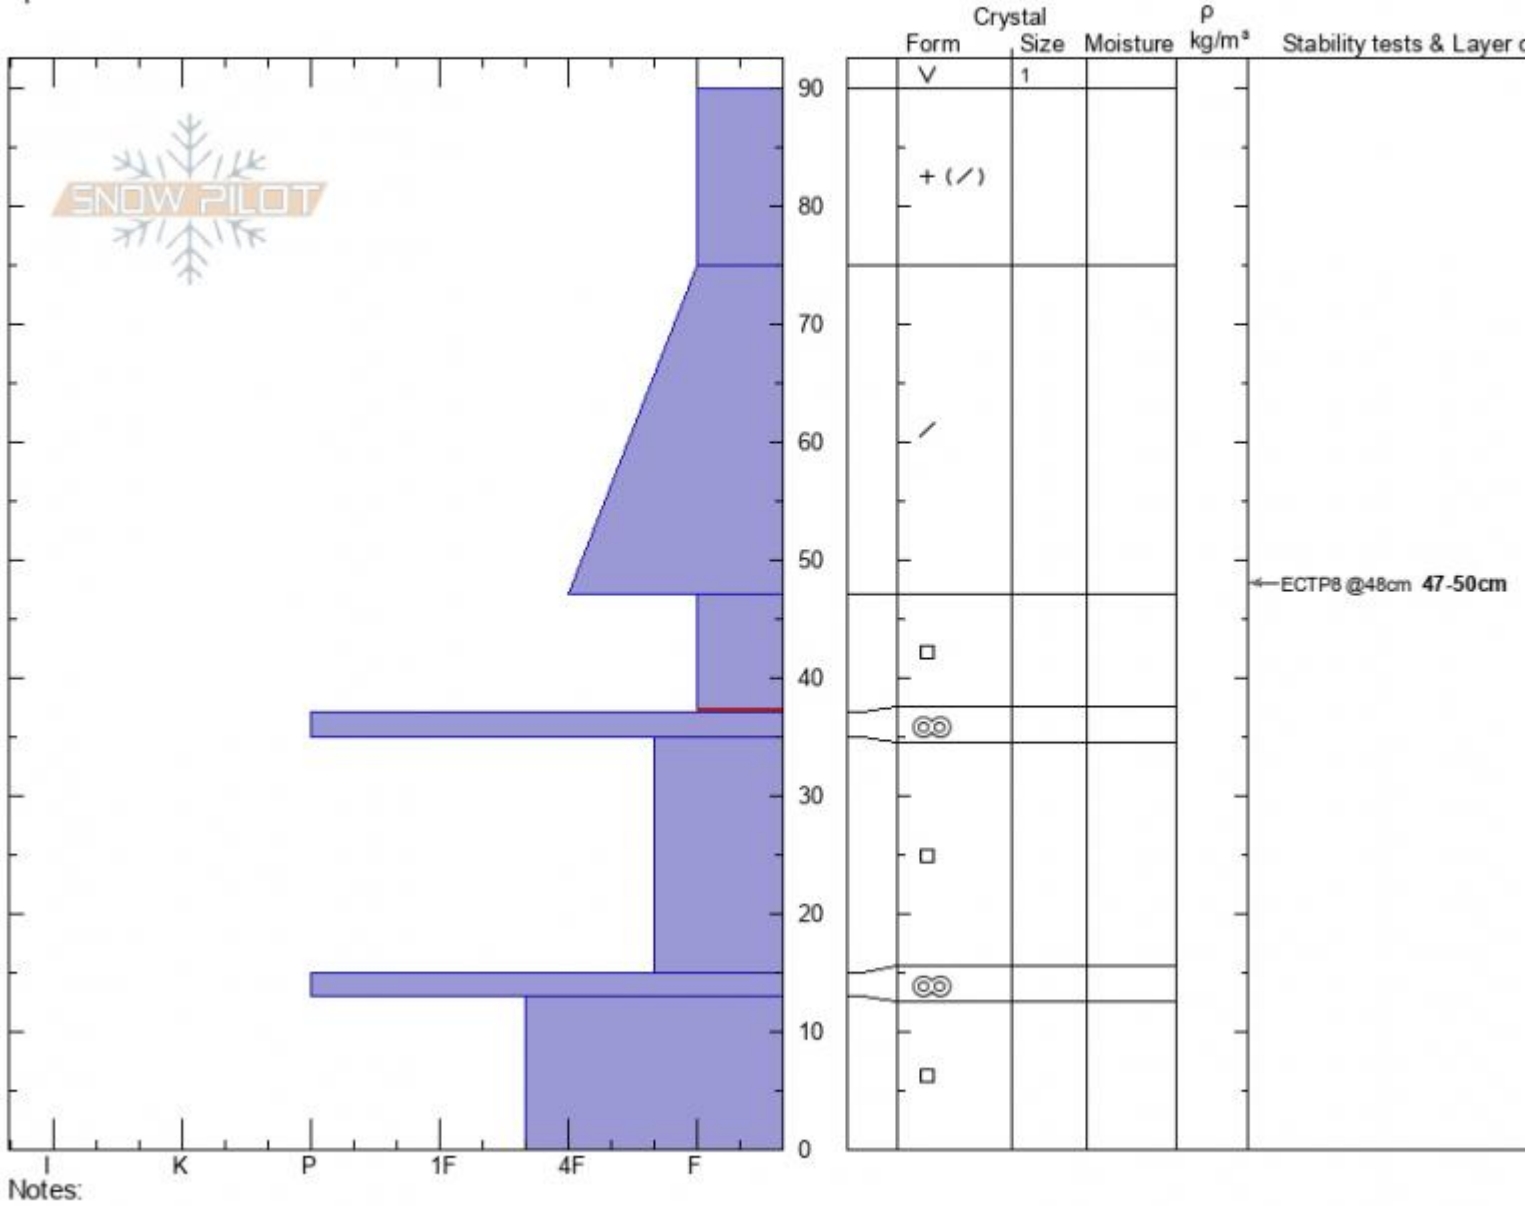

Flanders Mountain
Gallatin Range-N
MT
 Elevation: **9281 ft**
 Aspect: **E**
 Specifics:

James Lesser
01/09/2021 - 12:00pm
 Co-ord: **45.43381N, -110.93975W**
 Slope Angle: **20°**
 Wind Loading:

Stability:
 Air Temperature: **23°F**
 Sky Cover: **CLR**
 Precipitation: **NO**
 Wind:

HS: **90** Layer Notes:
 PF: **40** 47-37cm: **Problematic layer**
 PS: **15**

Advisory Region
 Northern Gallatin
 Longitude
 -110.93W
 Latitude
 45.44N
 Northern Gallatin, 2021-01-09