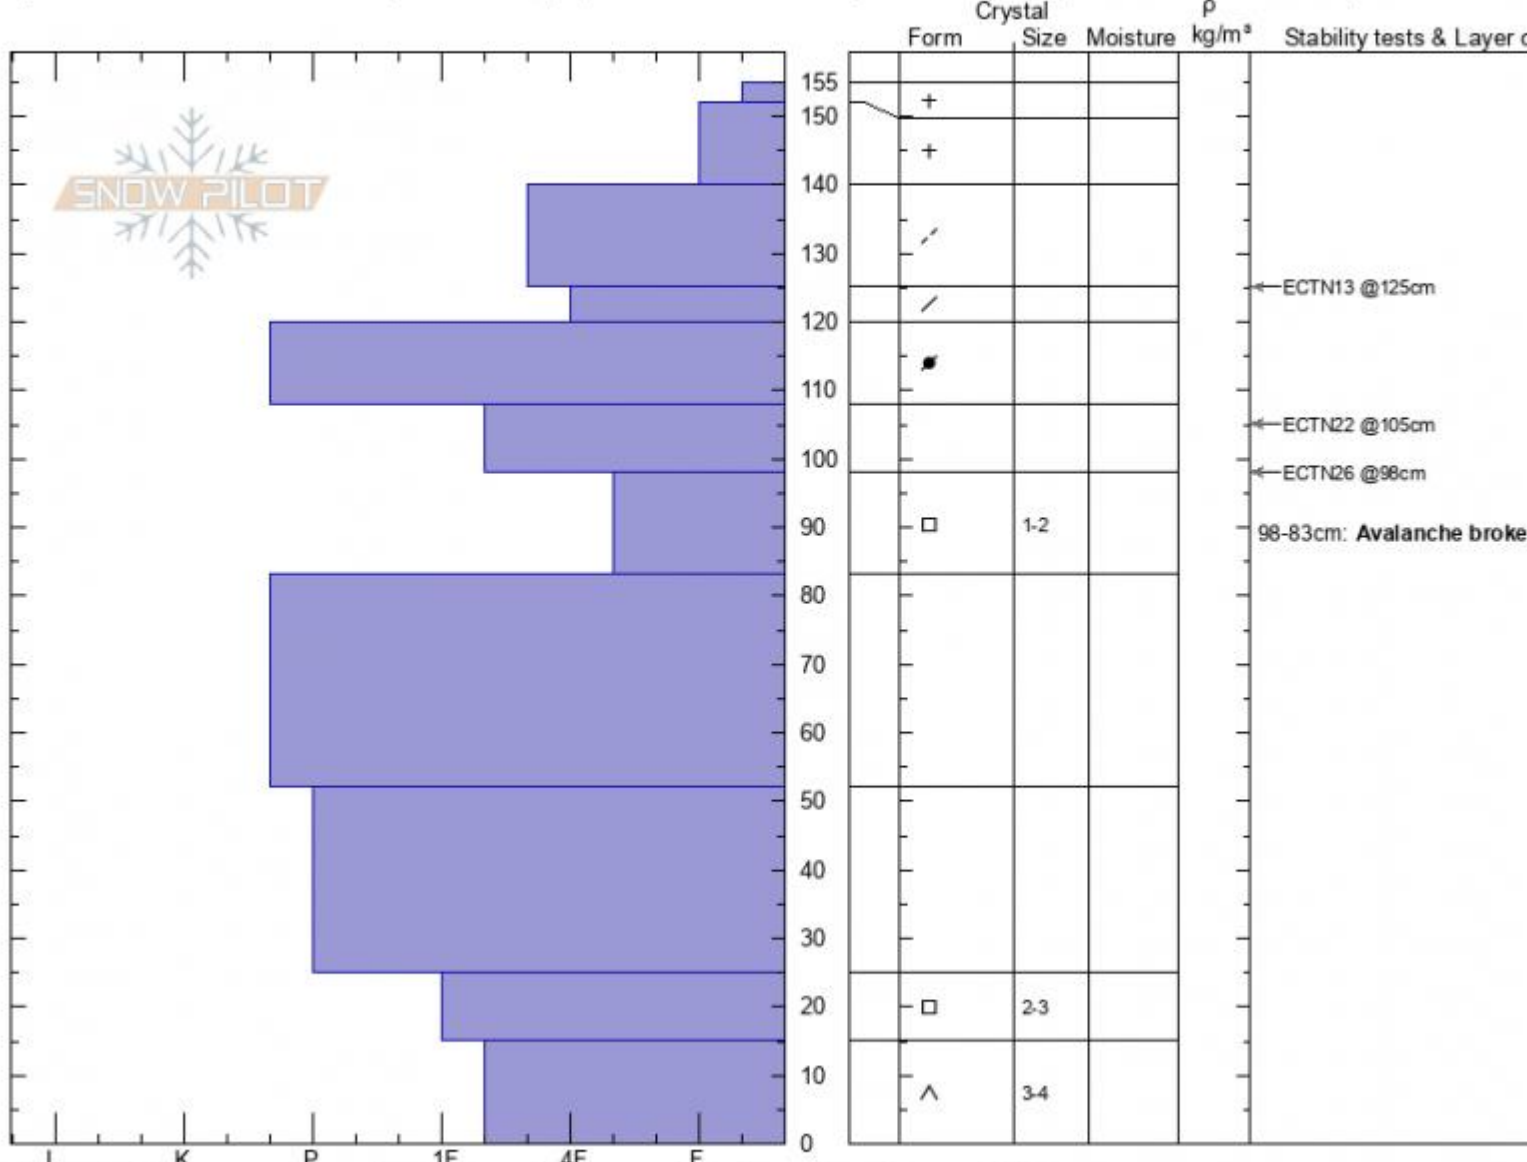

Beaver Creek Crown
 Madison Range-N
 MT
 Elevation: 9400 ft
 Aspect: 5°

Ian Hoyer
 01/08/2021 - 12:00pm
 Co-ord: 45.16978N, -111.36992W
 Slope Angle: 37°
 Wind Loading: previous

Stability: **poor**
 Air Temperature: 19°F
 Sky Cover: **FEW**
 Precipitation: **NO**
 Wind: **Calm**

HS: 155 Layer Notes:
 98-83cm: **Avalanche broke on b**
 98-83cm: **Problematic layer**

Specifics: Recent avalanche activity on similar slopes; Recent avalanche activity on different slopes; Snowmobile tracks on slope

Notes: Dug in the crown of an avalanche triggered by a snowmobiler the previous afternoon (1/7/21).

Advisory Region
 Northern Madison
 Longitude
 -111.38W
 Latitude
 45.17N

Avalanche Details: [Rider triggered large, wide slide on Buck Ridge](#)
 Northern Madison, 2021-01-08