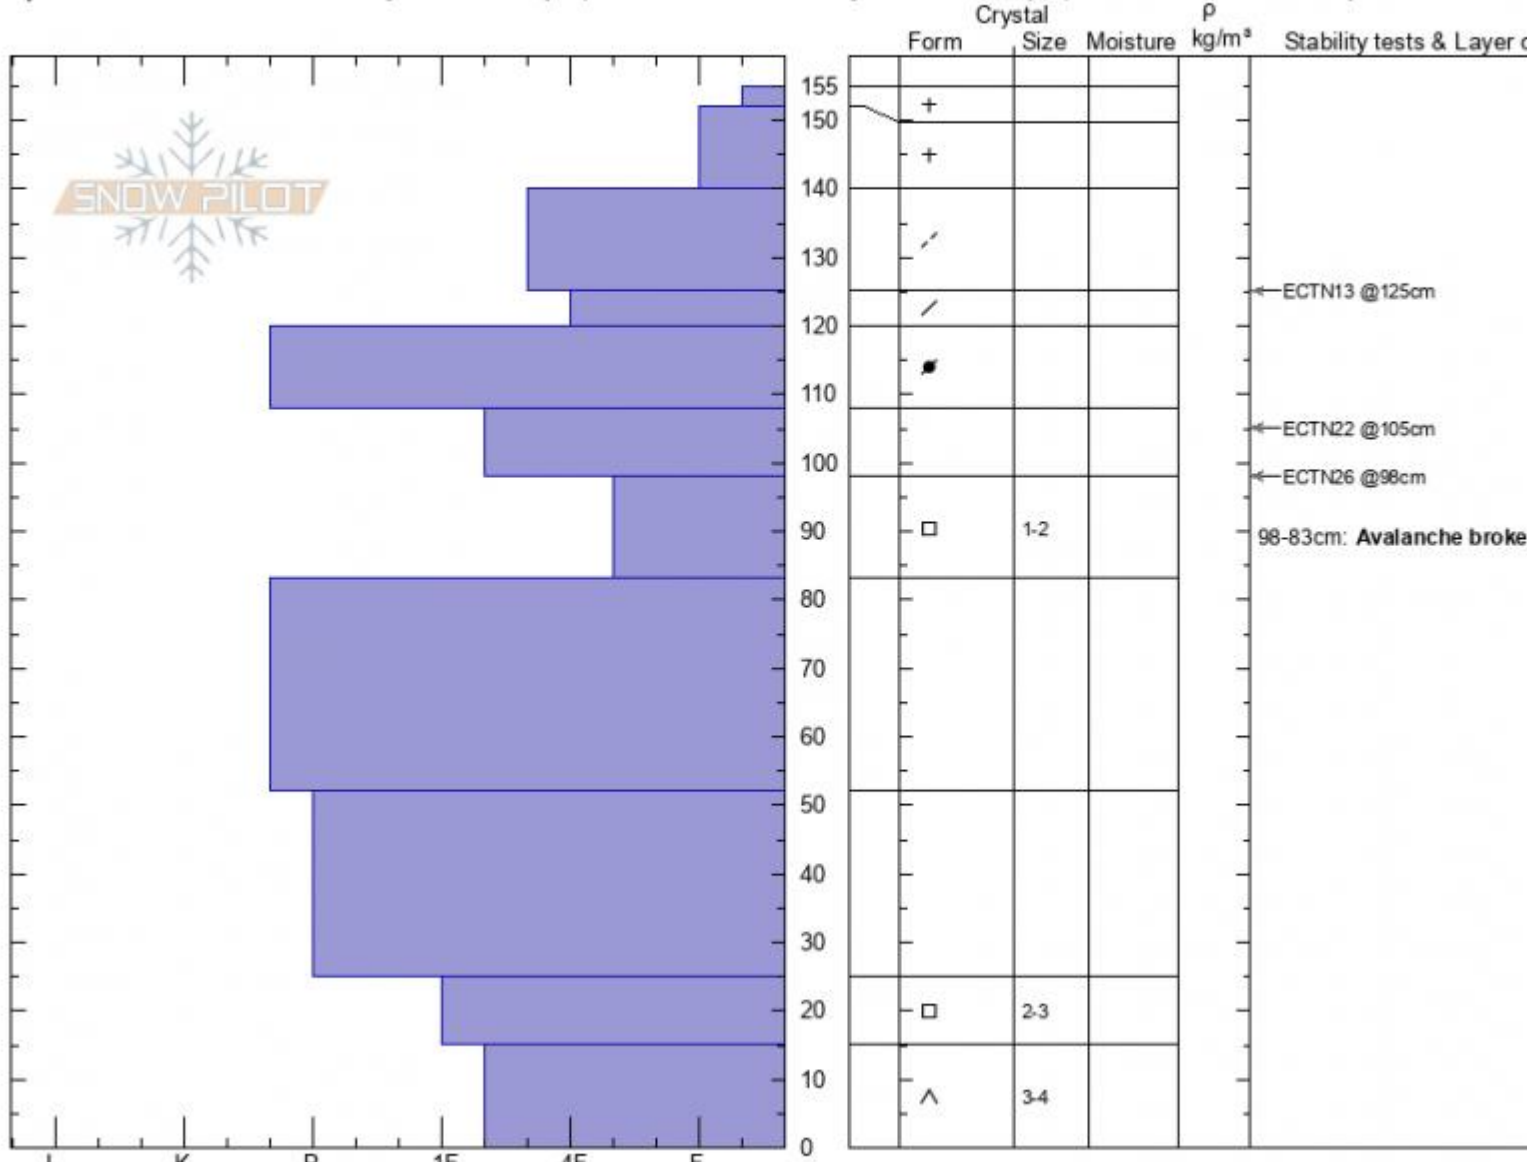

Beaver Creek Crown
 Madison Range-N
 MT
 Elevation: 9400 ft
 Aspect: 5°

Ian Hoyer
 01/08/2021 - 12:00pm
 Co-ord: 45.16978N, -111.36992W
 Slope Angle: 37°
 Wind Loading: **previous**

Stability: **poor**
 Air Temperature: 19°F
 Sky Cover: **FEW**
 Precipitation: **NO**
 Wind: **Calm**

HS: 155 Layer Notes:
 98-83cm: **Avalanche broke on b**
 98-83cm: **Problematic layer**

Specifics: Recent avalanche activity on similar slopes; Recent avalanche activity on different slopes; Snowmobile tracks on slope

Notes: Dug in the crown of an avalanche triggered by a snowmobiler the previous afternoon (1/7/21).

Advisory Region
 Northern Madison
 Longitude
 -111.38W
 Latitude
 45.17N

Avalanche Details: [Rider triggered large, wide slide on Buck Ridge](#)
 Northern Madison, 2021-01-08