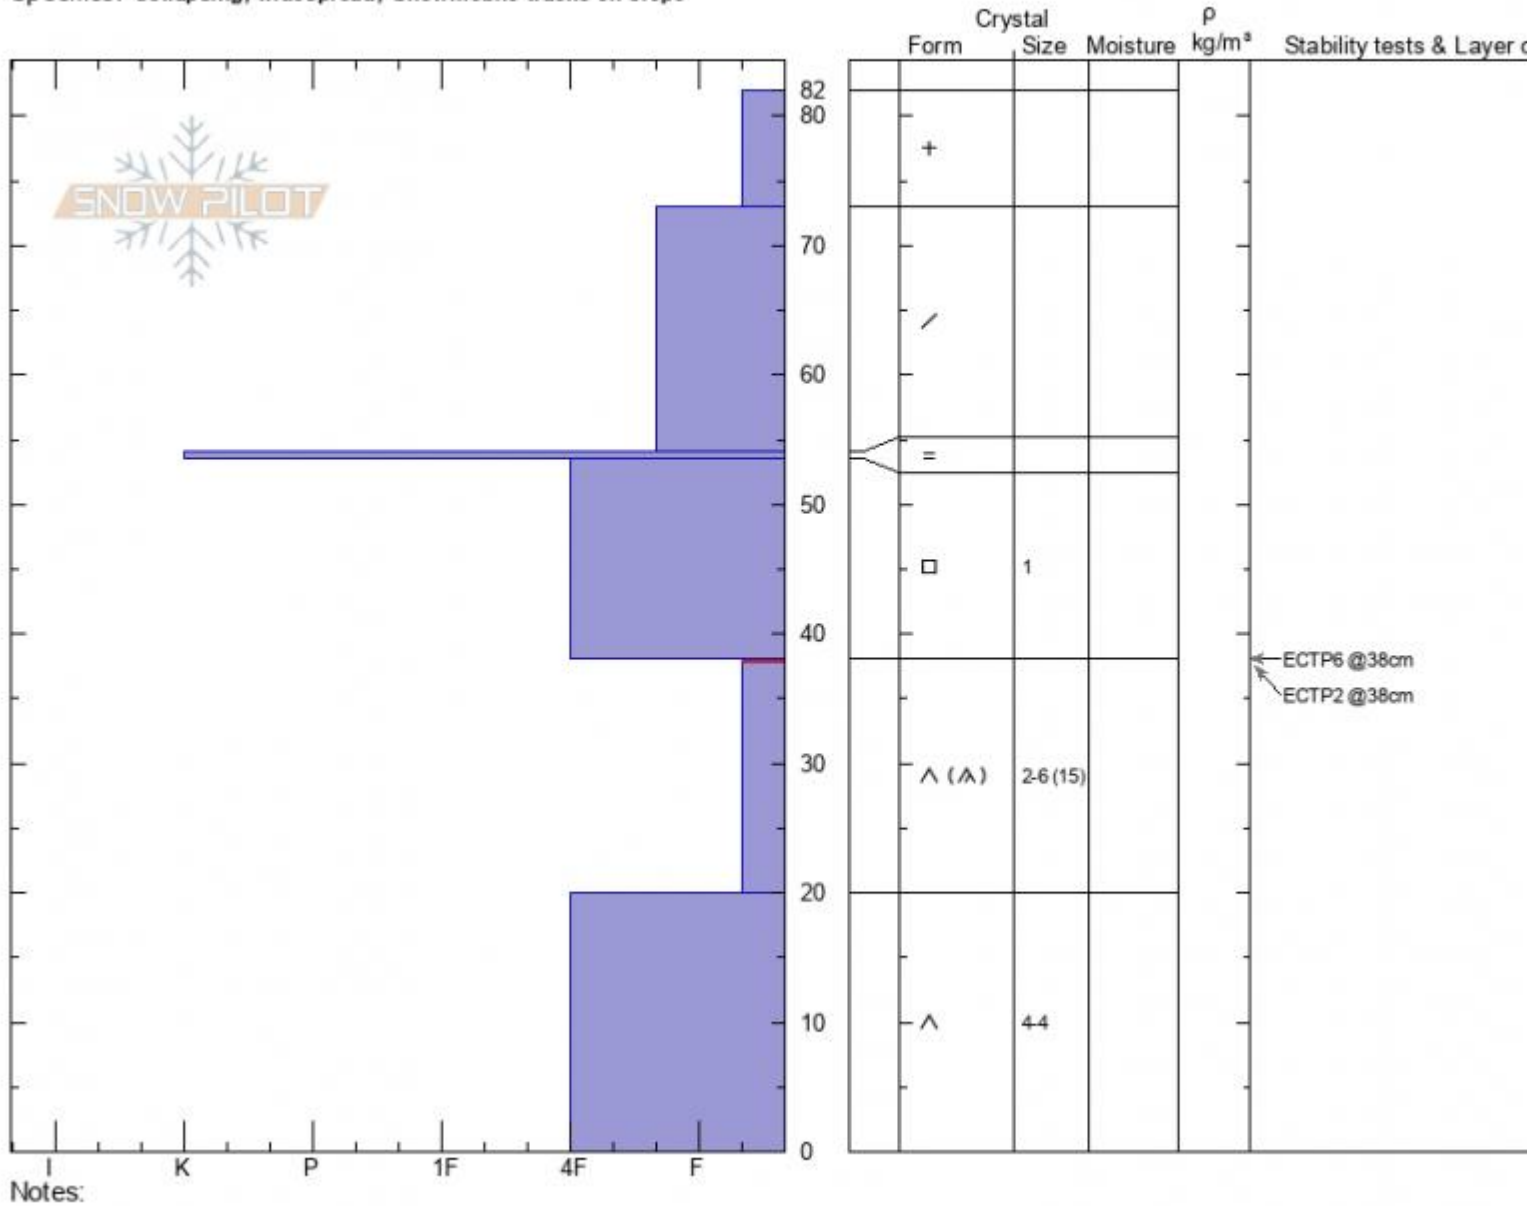

**Lower Lionhead Ridge**    **Dave Zinn**  
**Lionhead Range**        **01/04/2021 - 11:45am**  
**MT**                            **Co-ord: 44.70529N, -111.29999W**  
 Elevation: **8326 ft**        **Slope Angle: 25°**  
 Aspect: **90°**                **Wind Loading: no**  
 Specifics: **Collapsing, widespread; Snowmobile tracks on slope**

Stability: **poor**  
 Air Temperature:  
 Sky Cover: **OVC**  
 Precipitation: **NO**  
 Wind: **W Light Breeze**

HS: **82**    Layer Notes:  
 PF: **80**    38-20cm: **Problematic layer**

Advisory Region  
 Lionhead Range  
 Longitude  
 -111.32W  
 Latitude  
 44.71N  
 Lionhead Range, 2021-01-04