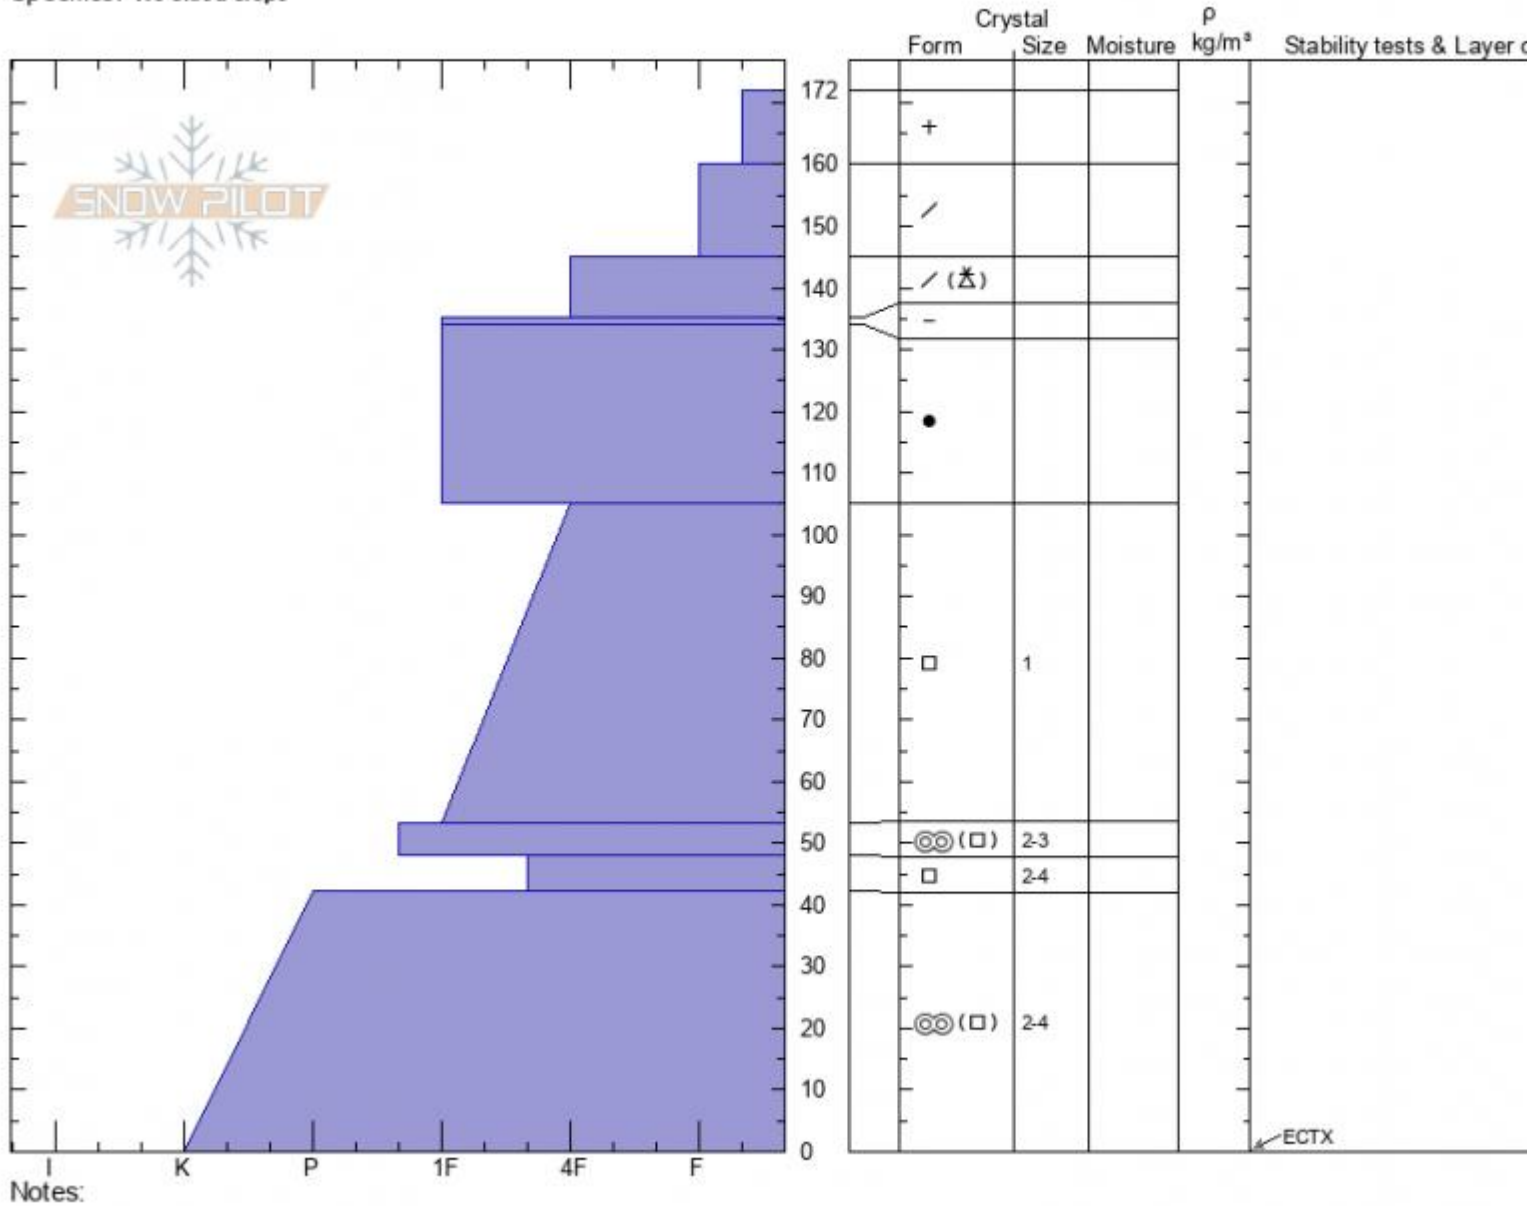

**Republic Ridgeline**  
**Cooke City**  
**MT**  
 Elevation: **9350 ft**  
 Aspect: **120°**  
 Specifics: **We skied slope**

**Dave Zinn**  
**12/31/2020 - 12:00pm**  
 Co-ord: **44.98516N, -109.95588W**  
 Slope Angle: **30°**  
 Wind Loading: **no**

Stability: **very\_good**      HS: **172**      Layer Notes:  
 Air Temperature:  
 Sky Cover: **OVC**  
 Precipitation: **S1**  
 Wind: **Calm**

Advisory Region  
 Cooke City  
 Longitude  
 -109.94W  
 Latitude  
 44.99N  
 Cooke City, 2021-01-01