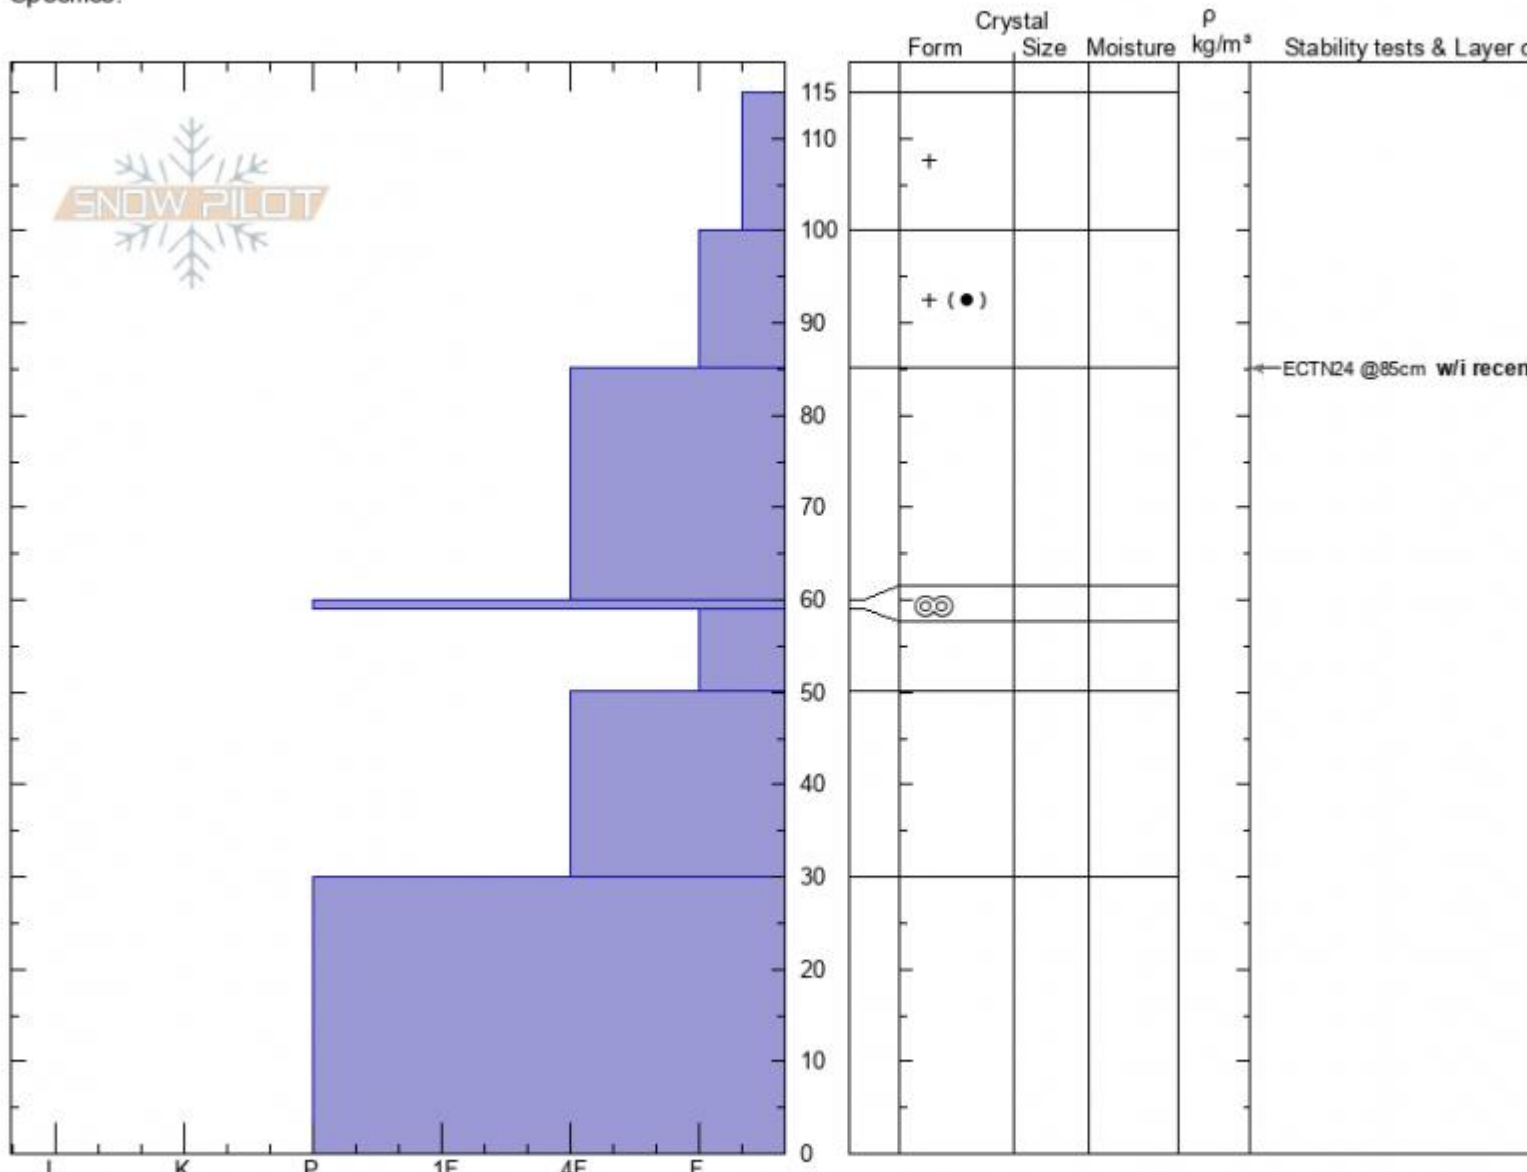

**Republic Creek - Ridge**  
**Absaroka**  
**WY**  
 Elevation: **8984 ft**  
 Aspect:  
 Specifics:

**Jesse Logan**  
**12/31/2020 - 12:53pm**  
 Co-ord: **44.98000N, -109.95000W**  
 Slope Angle: **33°**  
 Wind Loading:

Stability: **fair**  
 Air Temperature:  
 Sky Cover: **OVC**  
 Precipitation: **S-1**  
 Wind: **Calm**

**HS: 115** Layer Notes:  
 59-50cm: **Problematic layer**

Notes: Areas of faceted snowpack on slope. Generally non-reactive stability results did little to increase confidence in slope. We pulled skins at the cautiously skied slope!

Advisory Region  
 Cooke City  
 Longitude  
 -109.94W  
 Latitude  
 44.99N  
 Cooke City, 2021-01-01