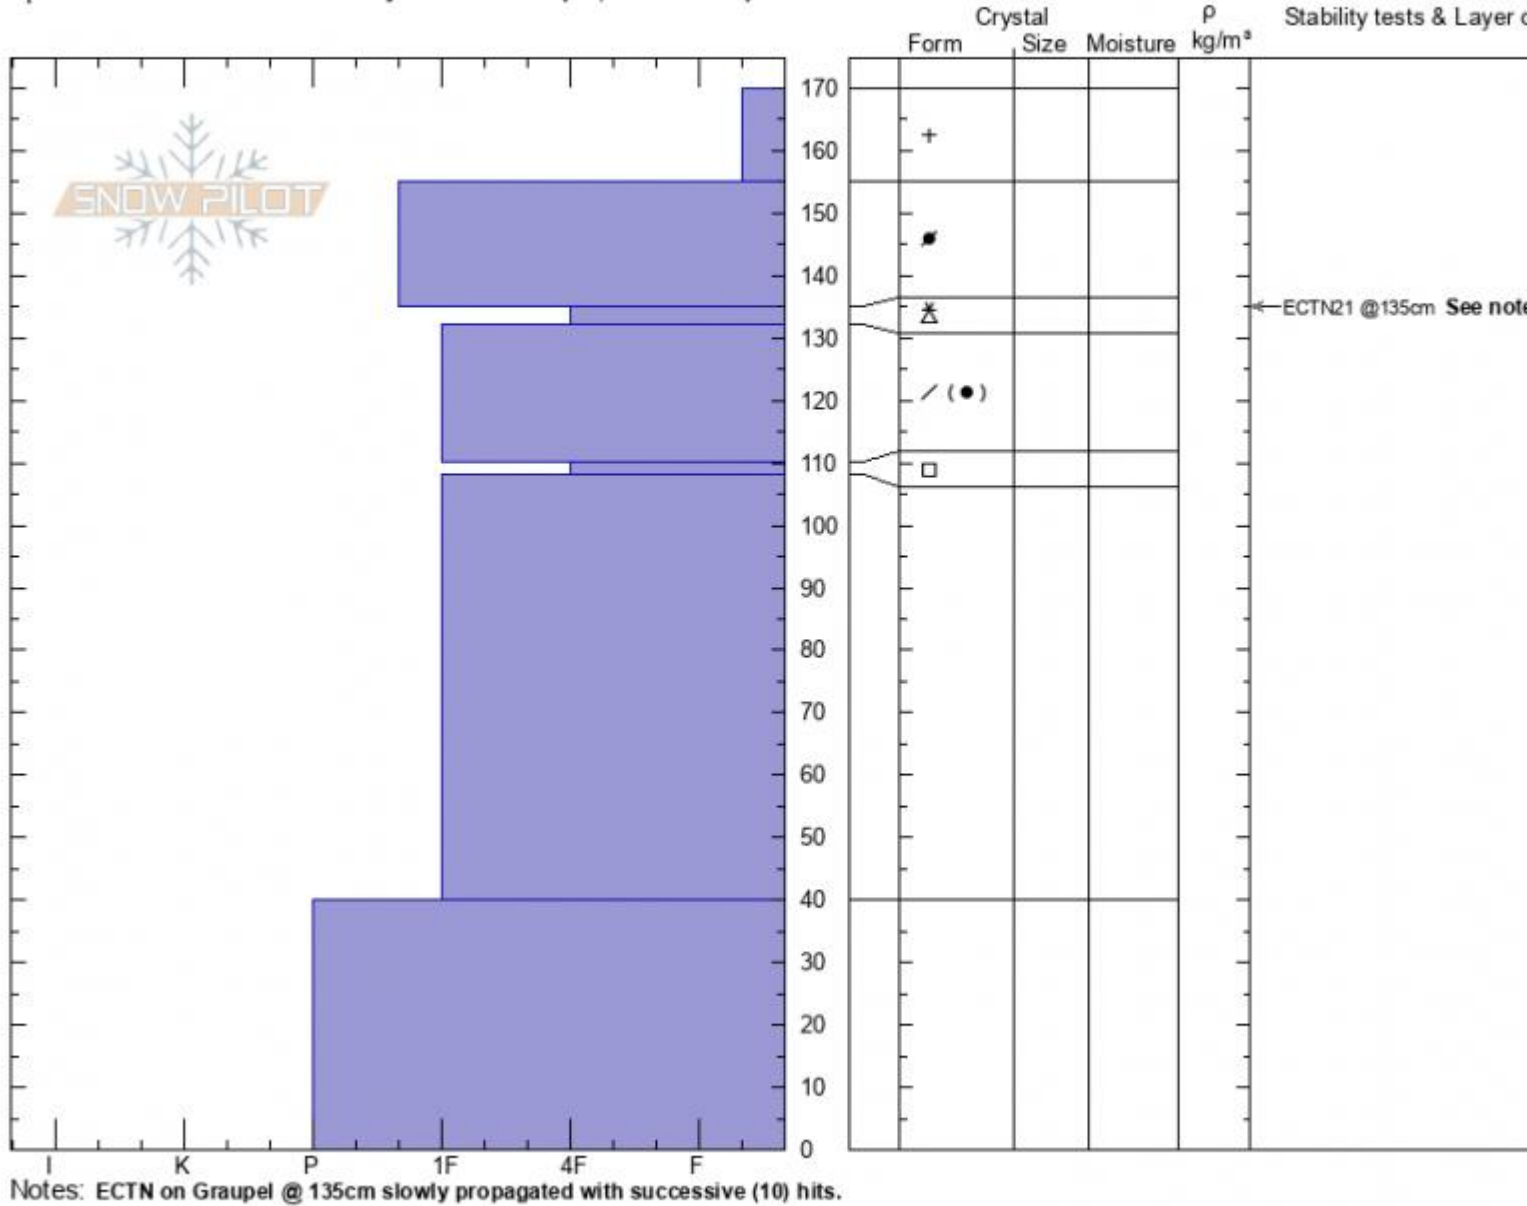

Wolverine Pk Shoulder
Cooke City
MT
 Elevation: **9509 ft**
 Aspect: **70°**
 Specifics: Recent avalanche activity on different slopes; We skied slope

Alex Marienthal
12/29/2020 - 10:45am
 Co-ord: **45.05552N, -110.02067W**
 Slope Angle: **29°**
 Wind Loading: **previous**

Stability: **Good**
 Air Temperature:
 Sky Cover: **CLR**
 Precipitation: **NO**
 Wind: **Calm**

HS: **170** Layer Notes:

Advisory Region
 Cooke City
 Longitude
 -110.01W
 Latitude
 45.05N
 Cooke City, 2020-12-29