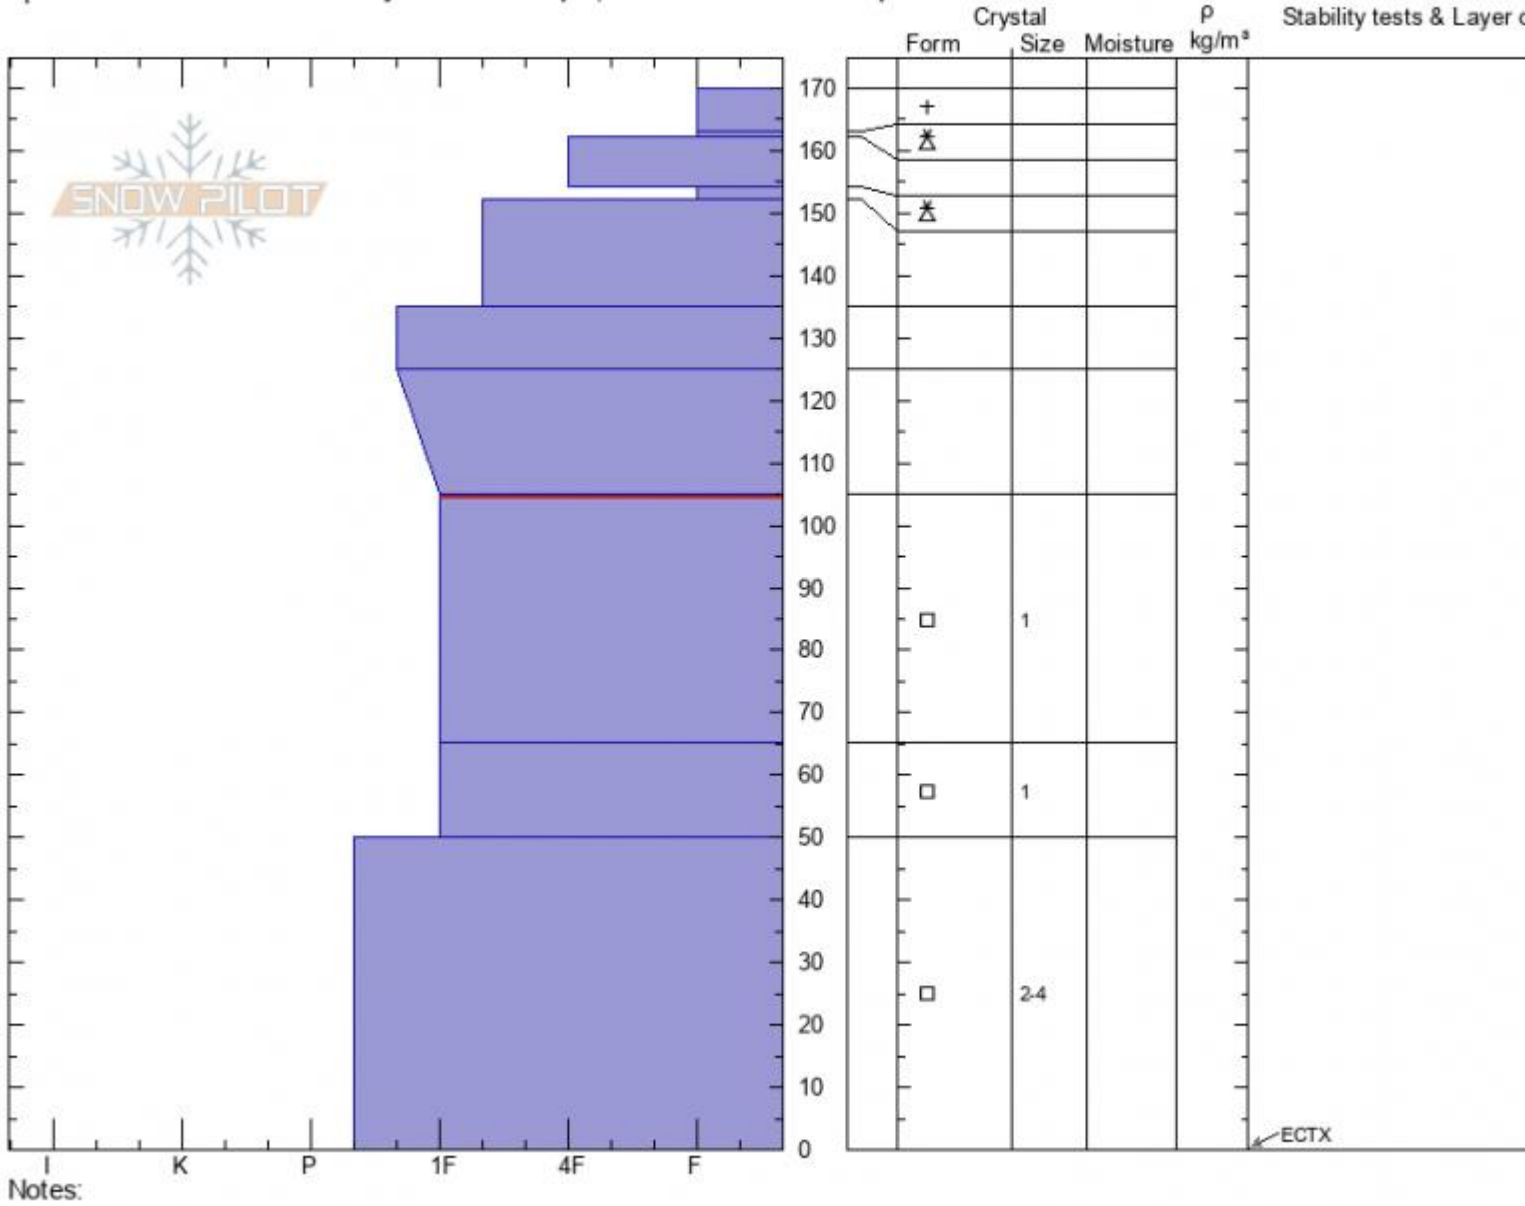

**Miller Creek**  
**Cooke City**  
**MT**  
 Elevation: **9200 ft**  
 Aspect: **60°**  
 Specifics: Recent avalanche activity on different slopes; Snowmobile tracks on slope

**Ian Hoyer**  
**12/23/2020 - 2:00pm**  
 Co-ord: **45.03677N, -109.95042W**  
 Slope Angle: **28°**  
 Wind Loading:

Stability: **Fair**  
 Air Temperature: **5°F**  
 Sky Cover: **CLR**  
 Precipitation: **NO**  
 Wind: **Calm**

HS: **170** Layer Notes:  
 PF: **40** 105-65cm: Problematic layer

Advisory Region  
 Cooke City  
 Longitude  
 -109.97W  
 Latitude  
 45.04N  
 Cooke City, 2020-12-26