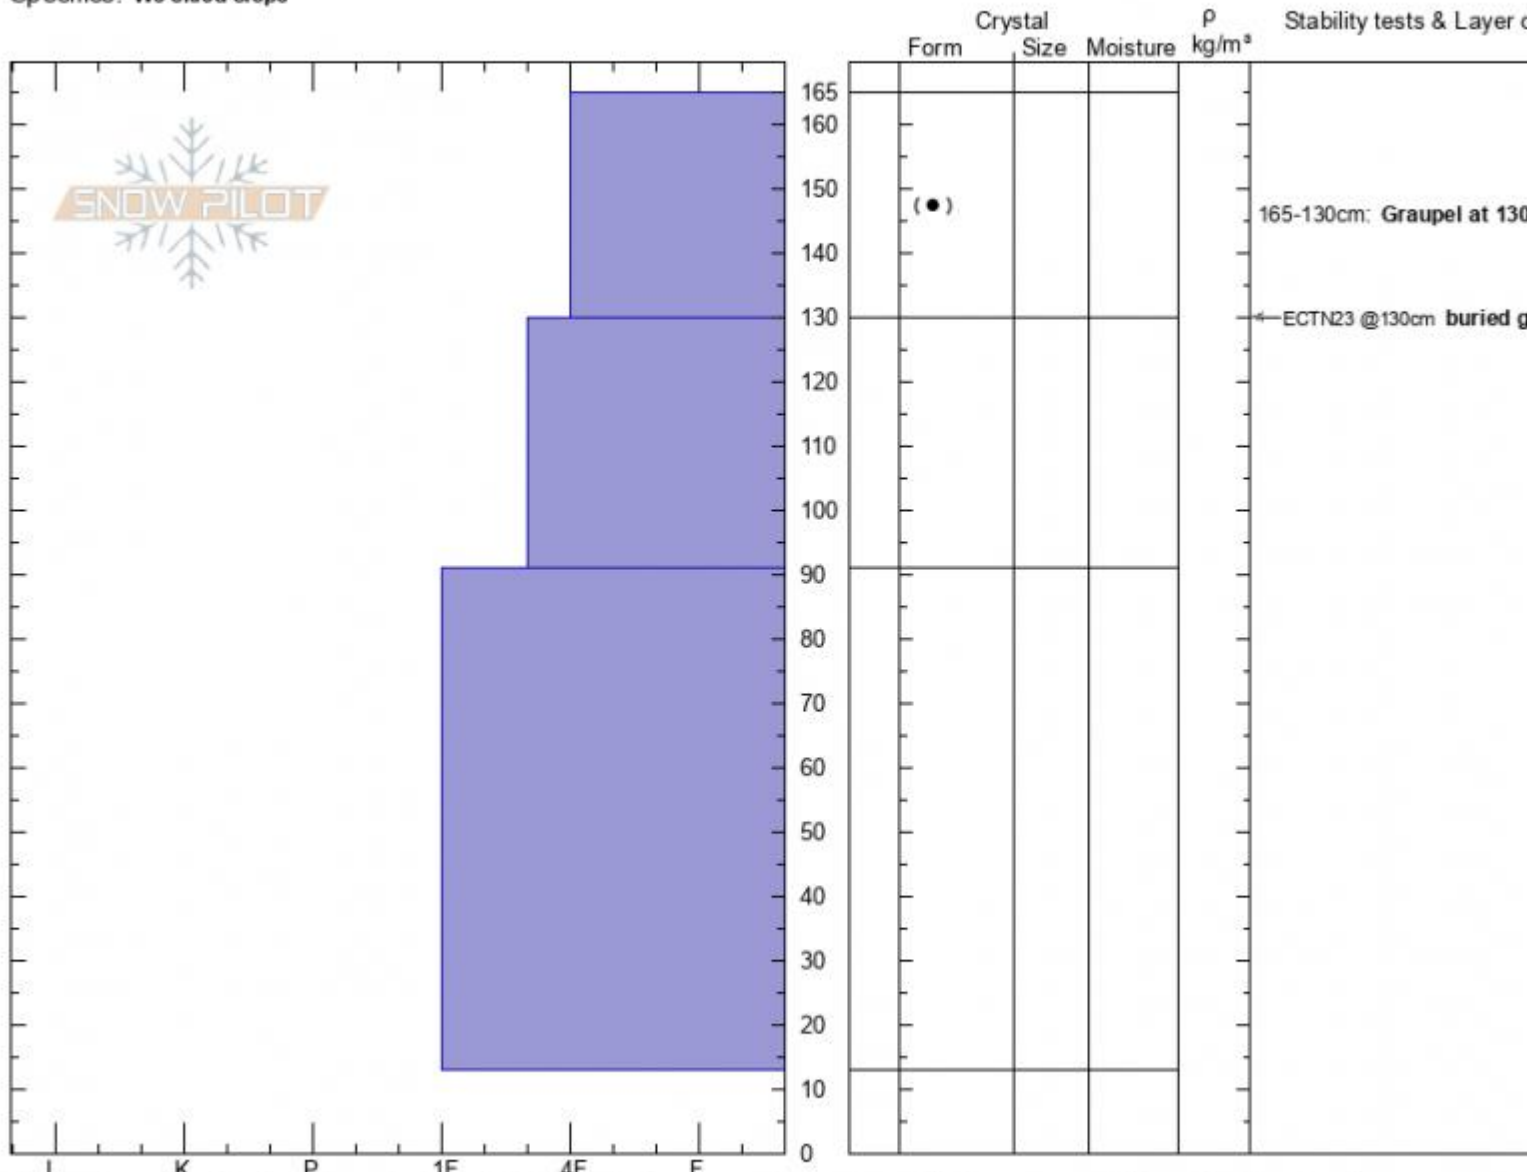

**Republic Creek**  
**Absaroka**  
**WY**  
 Elevation: **9177 ft**  
 Aspect: **NW**  
 Specifics: **We skied slope**

**Jesse Logan**  
**12/23/2020 - 2:15pm**  
 Co-ord: **44.96300N, -109.94400W**  
 Slope Angle: **30°**  
 Wind Loading: **previous**

Stability:  
 Air Temperature: **18°F**  
 Sky Cover: **SCT**  
 Precipitation: **NO**  
 Wind: **Calm**

**HS: 165** Layer Notes:  
 165-130cm: **Graupel at 130**  
 165-130cm: **Problematic layer**

Notes: Snowpit in interior glade protected on both sides by forest cover. Snow characteristics were very different in adjacent gully.

Advisory Region  
 Cooke City  
 Longitude  
 -109.94W  
 Latitude  
 44.99N  
 Cooke City, 2020-12-24