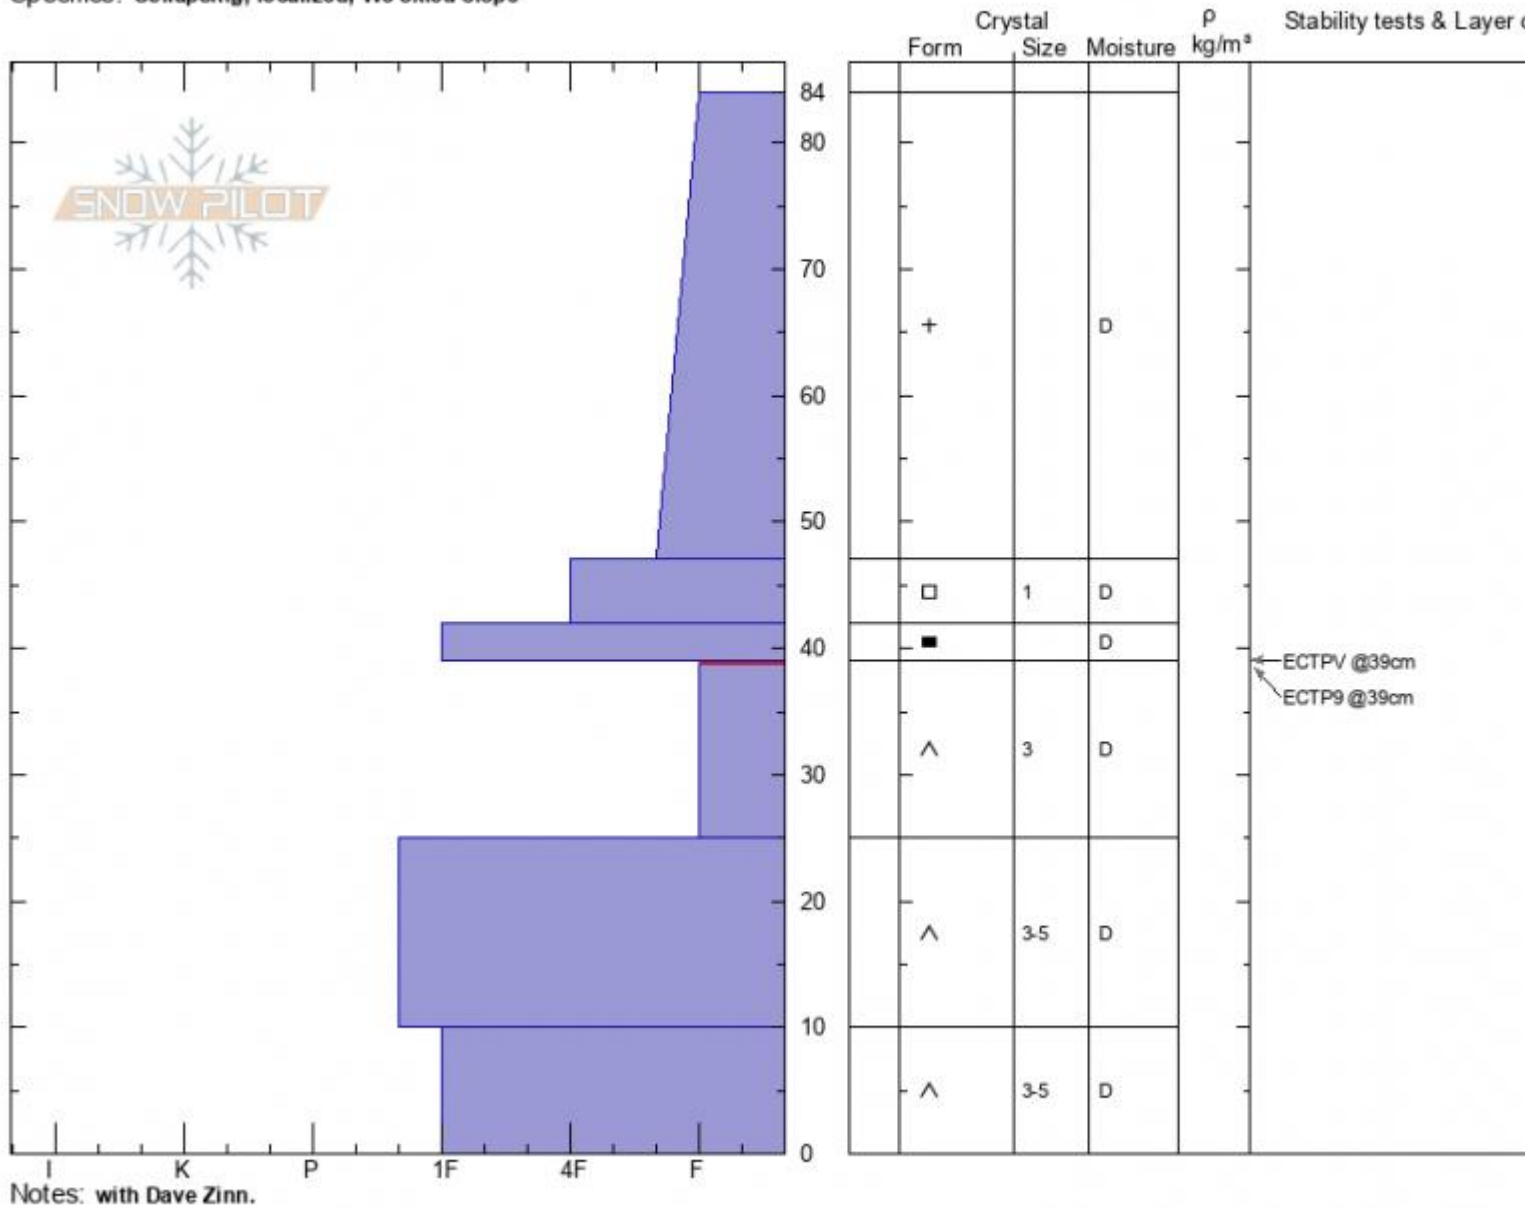

**Divide Cirque**  
**Gallatin Range-N**  
**MT**  
 Elevation: **9178 ft**  
 Aspect: **S**  
 Specifics: **Collapsing, localized; We skied slope**

**Zach Keskinen**  
**12/23/2020 - 1:07pm**  
 Co-ord: **45.38814N, -110.96741W**  
 Slope Angle: **12°**  
 Wind Loading: **no**

Stability:  
 Air Temperature: **-13°C**  
 Sky Cover: **CLR**  
 Precipitation: **NO**  
 Wind: **Calm**

HS: **84**    Layer Notes:  
 PF: **60**    39-25cm: **Problematic layer**

Snowpit from the slope where we triggered a whump in Divide Cirque

Advisory Region  
 Northern Gallatin  
 Longitude  
 -110.97W  
 Latitude  
 45.39N