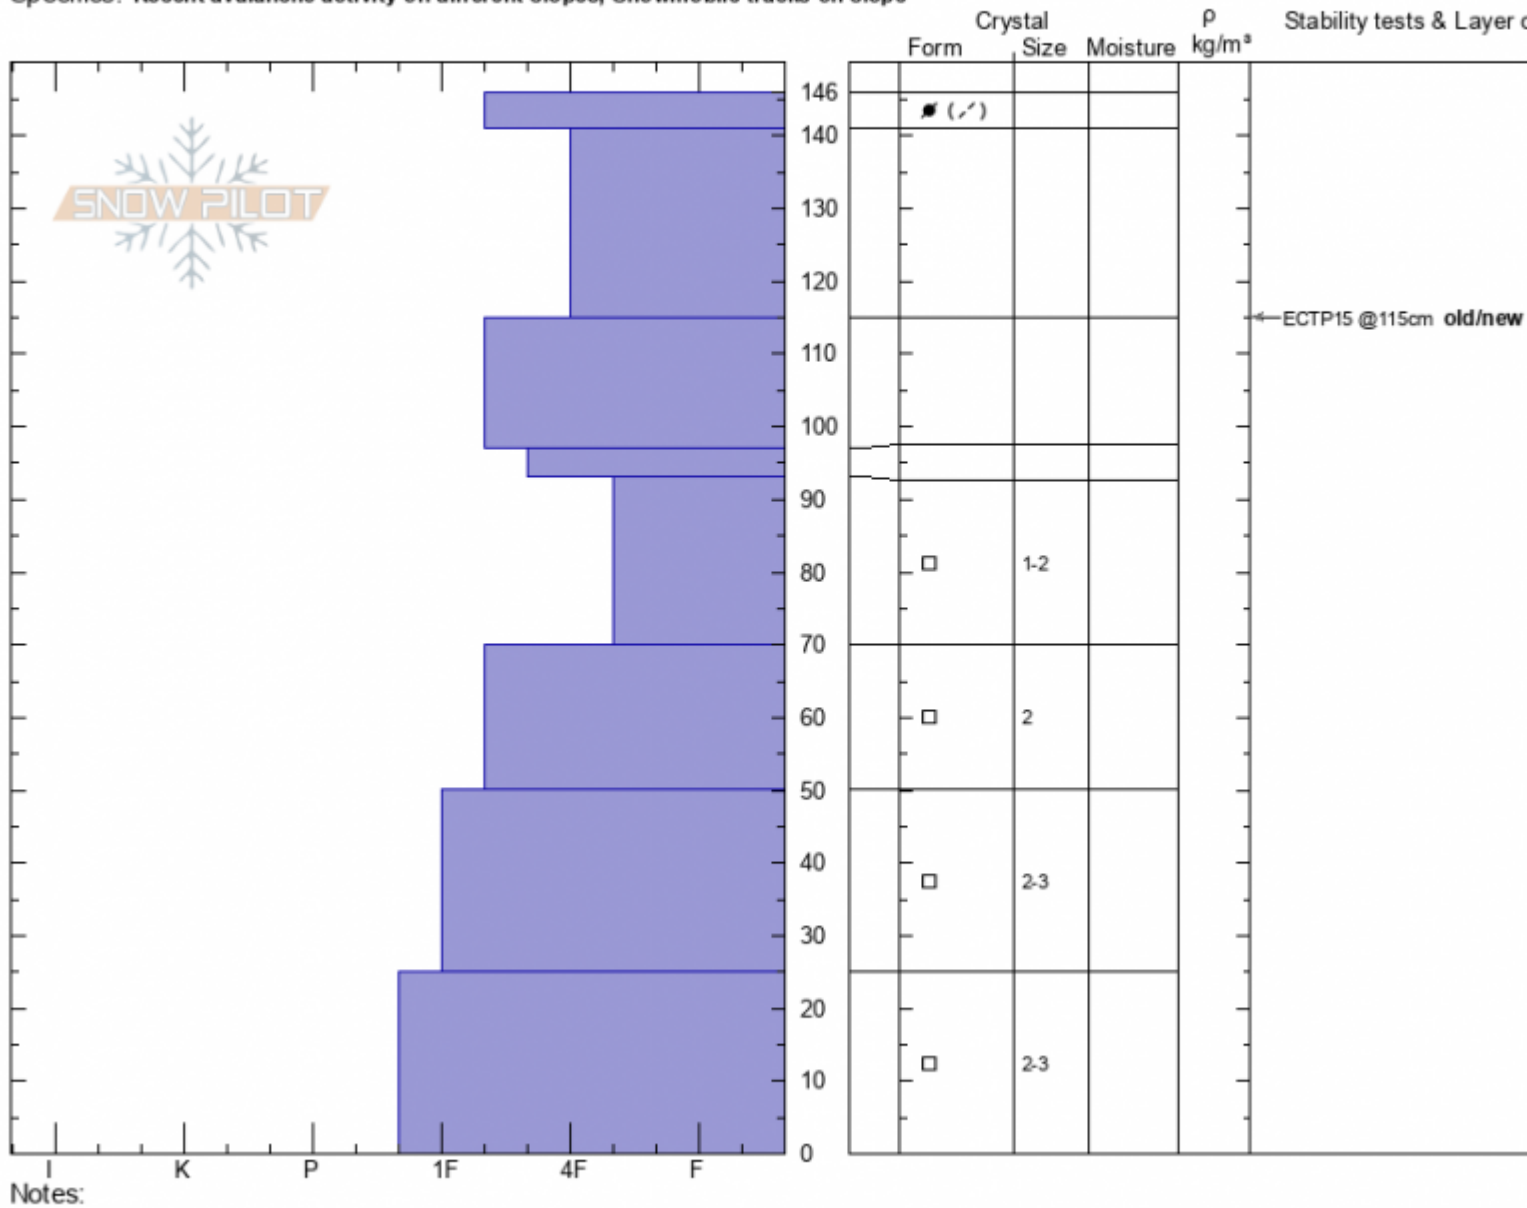

Wolverine Bench
Cooke City
MT
 Elevation: **9000 ft**
 Aspect: **60°**
 Specifics: Recent avalanche activity on different slopes; Snowmobile tracks on slope

Doug Chabot-Admin
12/22/2020 - 10:30am
 Co-ord: **45.05483N, -109.99274W**
 Slope Angle: **30°**
 Wind Loading: **previous**

Stability:
 Air Temperature: **-7°C**
 Sky Cover: **OVC**
 Precipitation: **S2**
 Wind: **E Strong**

HS: **146** Layer Notes:

Advisory Region
 Cooke City
 Longitude
 -110.01W
 Latitude
 45.05N
 Cooke City, 2020-12-22