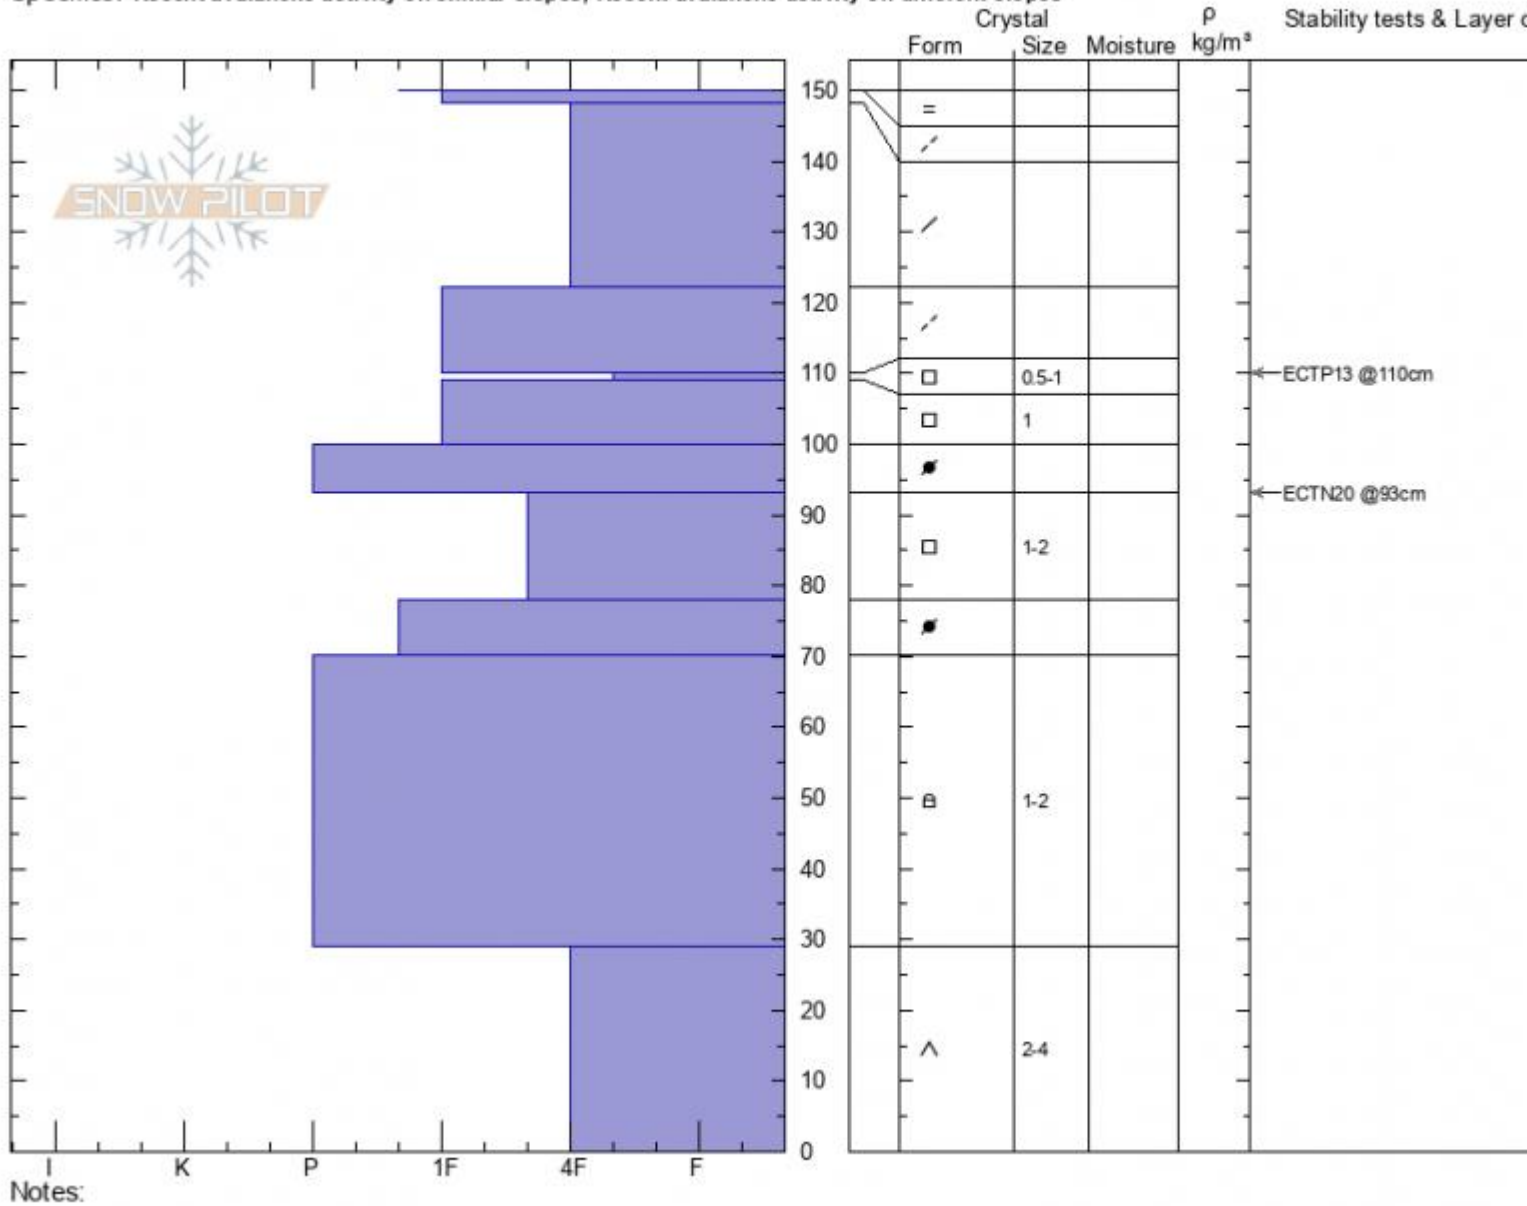

Taylor Fork/Sunlight
Madison Range-S
MT

Elevation: 9404 ft
Aspect: 90°

Specifics: Recent avalanche activity on similar slopes; Recent avalanche activity on different slopes

Alex Marienthal
12/21/2020 - 11:30am
Co-ord: 44.96688N, -111.30989W
Slope Angle: 30°
Wind Loading: yes

Stability: **Poor**
Air Temperature:
Sky Cover:
Precipitation: **S-1**
Wind: **SW Moderate**

HS: 150 Layer Notes:
110-109cm: Problematic layer

Advisory Region
Southern Madison
Longitude
-111.27W
Latitude
45.06N
Southern Madison, 2020-12-21