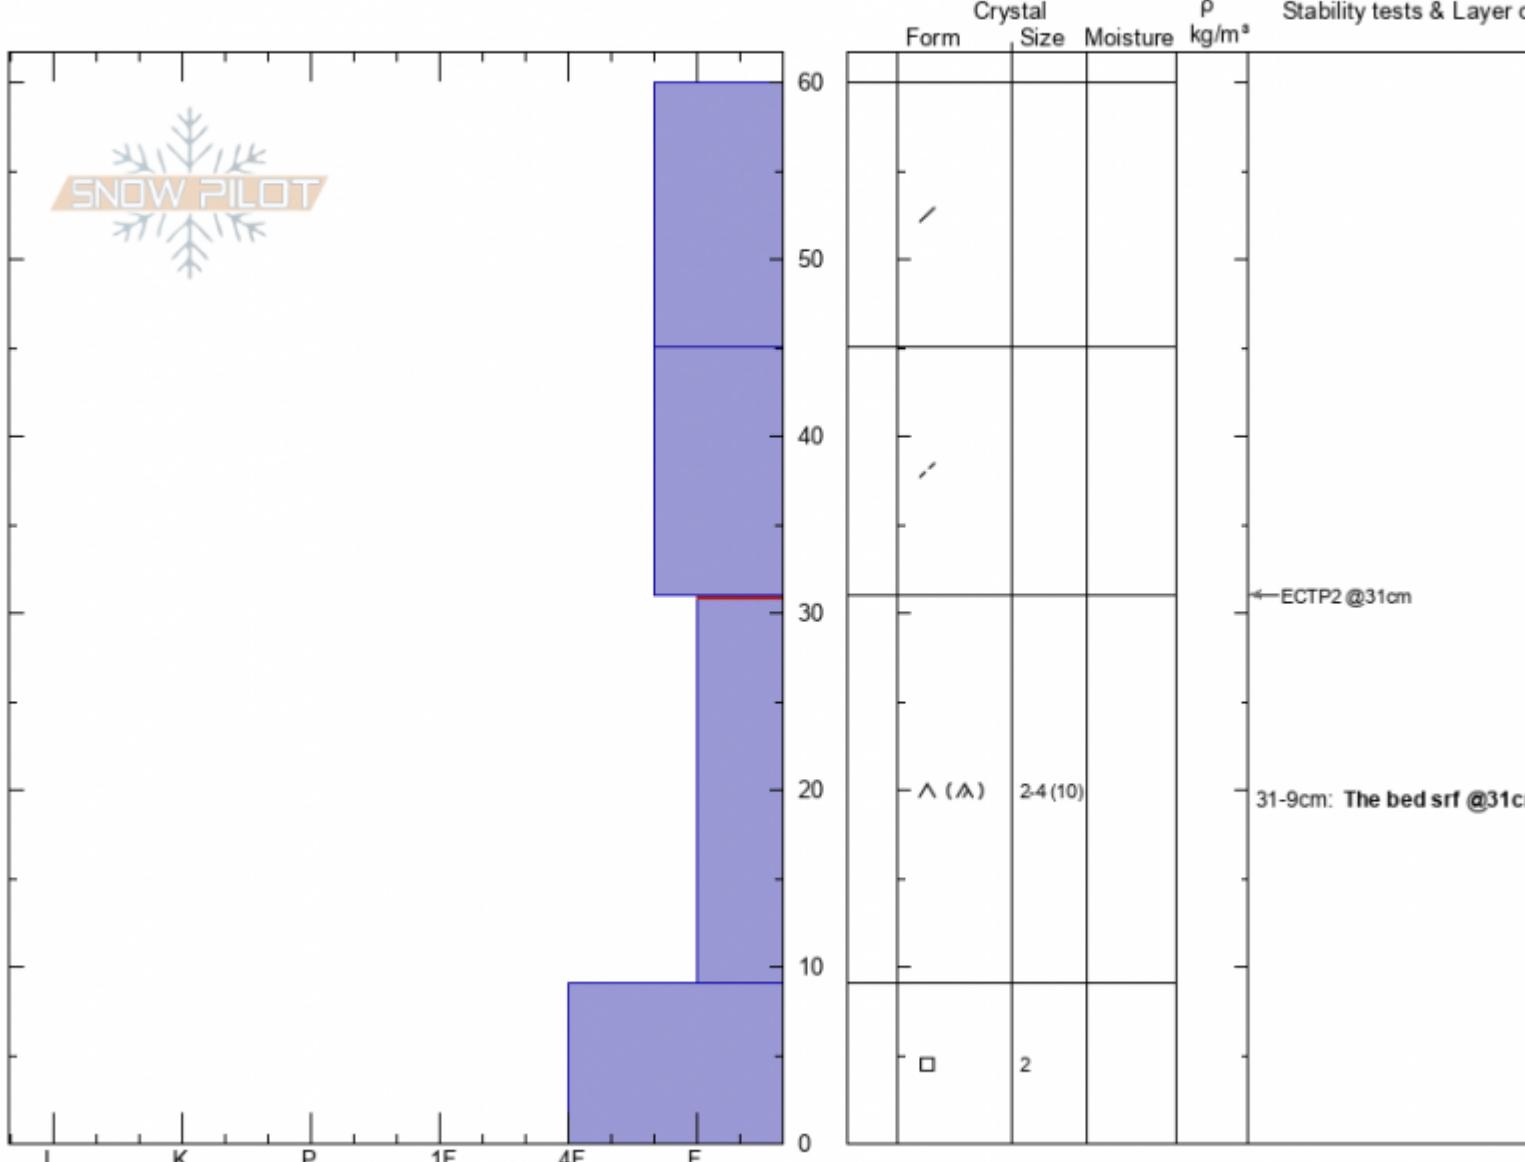

Ski Hill North  
Lionhead Range  
MT

Elevation: 8121 ft  
Aspect: 60°

Doug Chabot-Admin  
12/20/2020 - 12:30pm  
Co-ord: 44.70338N, -111.29811W  
Slope Angle: 24°  
Wind Loading: no

Stability: **Poor**  
Air Temperature: -7°C  
Sky Cover: **OVC**  
Precipitation: **S-1**  
Wind: **SW Moderate**

HS: 60  
Layer Notes:  
31-9cm: The bed srf @31cm  
31-9cm: Problematic layer

Specifics: Pit is adjacent to avalanche: other; Collapsing, widespread; Cracking; Recent avalanche activity on similar slopes; Instability rapidly ri

Notes: This pit was triggered with a whumpf about 30' away. Size was R1, D2 and was 200' wide and 3-400' slope distance. Steepest part of bed srf

Advisory Region  
Lionhead Range  
Longitude  
-111.29W  
Latitude  
44.70N

**Avalanche Details:** [Two skier triggered slides at Lionhead](#)  
Lionhead Range, 2020-12-20