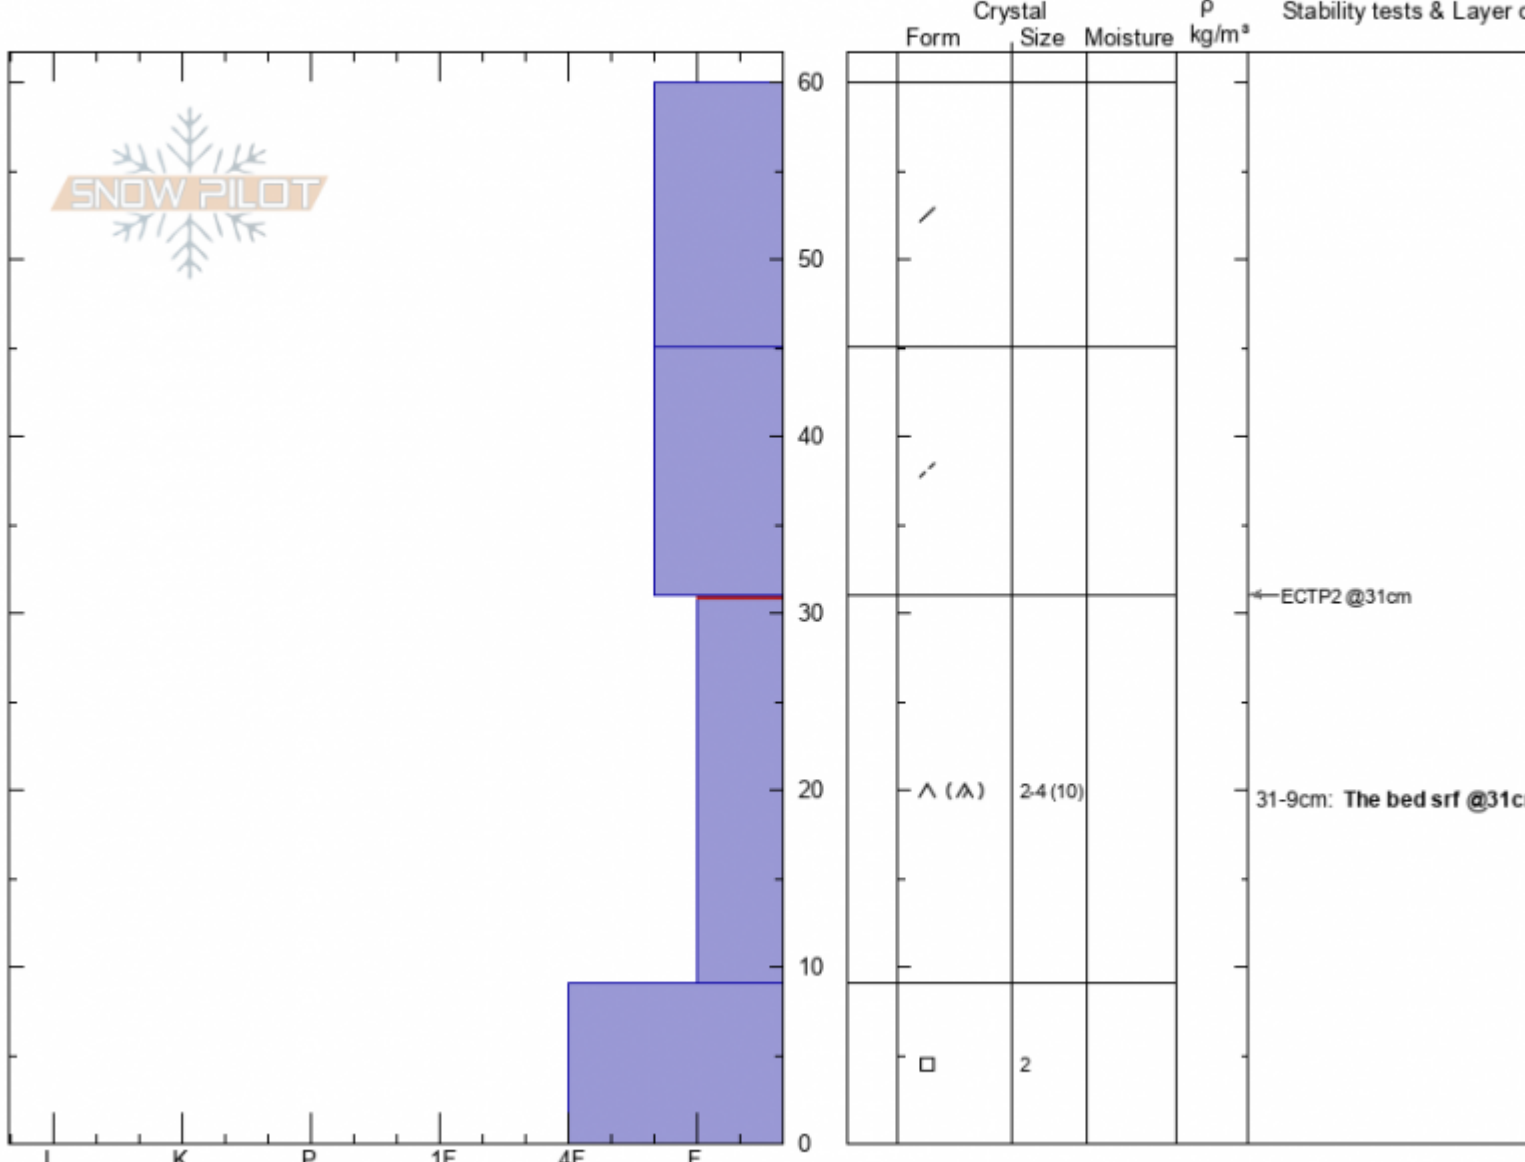

Ski Hill North
Lionhead Range
MT
 Elevation: **8121 ft**
 Aspect: **60°**

Doug Chabot-Admin
12/20/2020 - 12:30pm
 Co-ord: **44.70338N, -111.29811W**
 Slope Angle: **24°**
 Wind Loading: **no**

Stability: **Poor**
 Air Temperature: **-7°C**
 Sky Cover: **OVC**
 Precipitation: **S-1**
 Wind: **SW Moderate**

HS: **60** Layer Notes:
 31-9cm: **The bed srf @31cm**
 31-9cm: **Problematic layer**

Specifics: Pit is adjacent to avalanche: other; Collapsing, widespread; Cracking; Recent avalanche activity on similar slopes; Instability rapidly ri
 Stability tests & Layer d

Advisory Region
 Lionhead Range
 Longitude
 -111.29W
 Latitude
 44.70N

Avalanche Details: [Two skier triggered slides at Lionhead](#)
 Lionhead Range, 2020-12-20