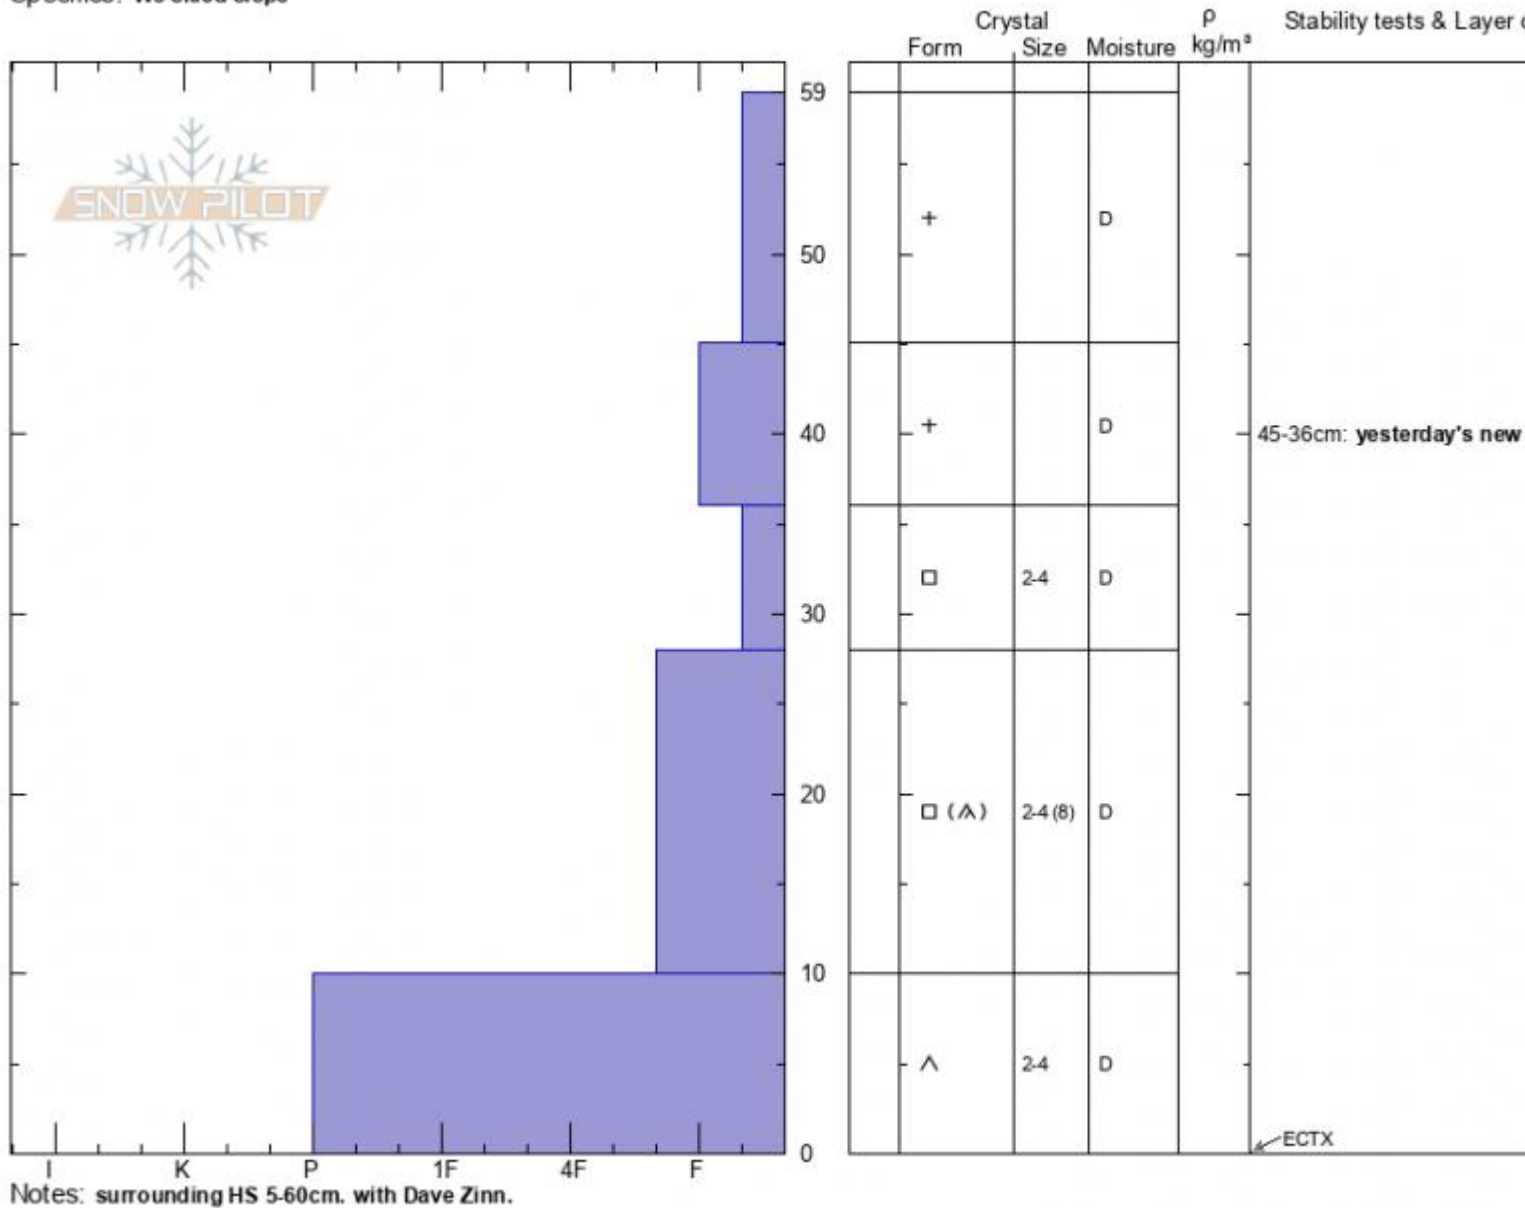

Beehive West Face
Madison Range-N
MT
 Elevation: **9200 ft**
 Aspect: **W**
 Specifics: **We skied slope**

Zach Keskinen
12/14/2020 - 11:15am
 Co-ord: **45.32637N, -111.38290W**
 Slope Angle: **20°**
 Wind Loading: **no**

Stability:
 Air Temperature: **-8°C**
 Sky Cover: **BKN**
 Precipitation: **S-1**
 Wind: **W Light Breeze**

HS: **59** Layer Notes:
 PF: **40** 45-36cm: **yesterday's new snow**
 36-28cm: **Problematic layer**

Advisory Region
 Northern Madison
 Longitude
 -111.39W
 Latitude
 45.34N
 Northern Madison, 2020-12-14