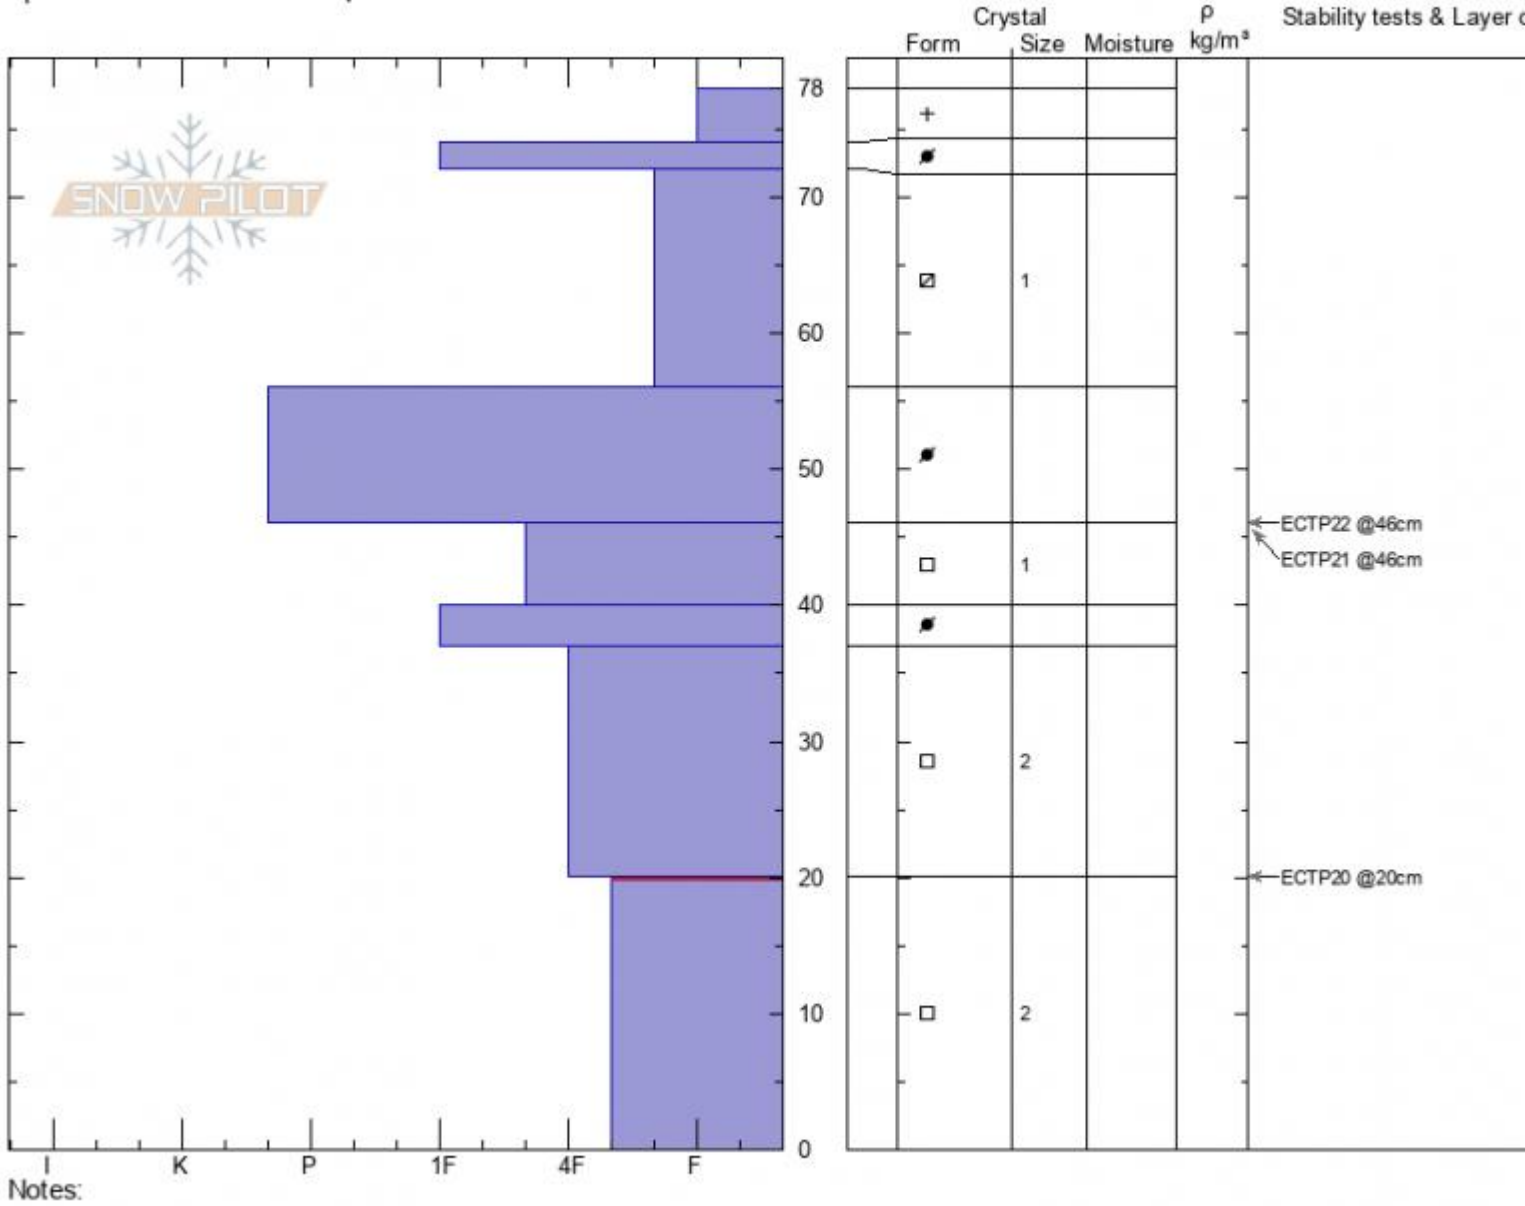

Second Yellowmule
Madison Range-N
MT
 Elevation: **9446 ft**
 Aspect: **20°**
 Specifics: **We snowmobiled slope**

Dave Zinn
12/10/2020 - 10:23am
 Co-ord: **45.17719N, -111.40083W**
 Slope Angle: **20°**
 Wind Loading: **previous**

Stability: **Good**
 Air Temperature: **-7.5°C**
 Sky Cover: **SCT**
 Precipitation: **NO**
 Wind: **W Calm**

HS: **78** Layer Notes:
 PF: **25** 20-0cm: **Problematic layer**

Advisory Region
 Northern Madison
 Longitude
 -111.38W
 Latitude
 45.17N
 Northern Madison, 2020-12-11