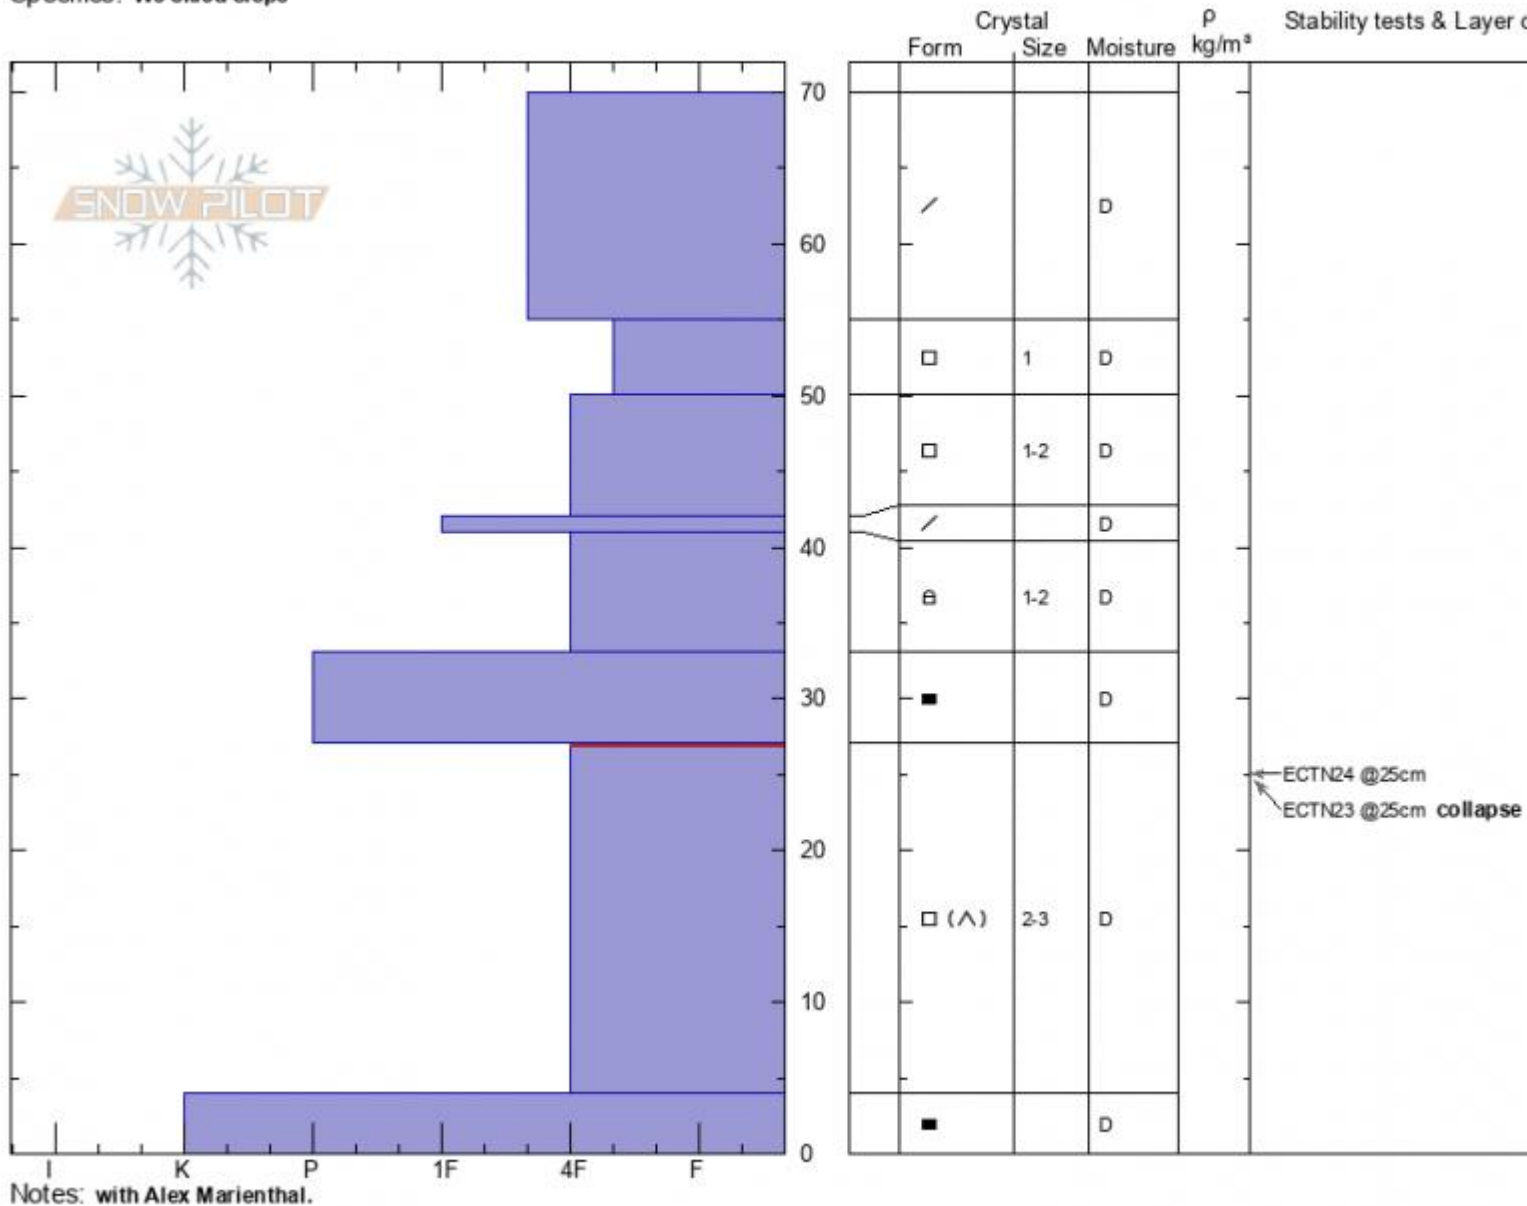

Saddle Peak
Bridger Range
MT
 Elevation: **8900 ft**
 Aspect: **NE**
 Specifics: **We skied slope**

Zach Keskinen
12/09/2020 - 11:00am
 Co-ord: **45.79338N, -110.93477W**
 Slope Angle: **27°**
 Wind Loading:

Stability:
 Air Temperature:
 Sky Cover: **SCT**
 Precipitation: **NO**
 Wind: **Calm**

HS: **70** Layer Notes:
 27-4cm: **Problematic layer**

Advisory Region
 Bridger Range
 Longitude
 -110.94W
 Latitude
 45.79N
 Bridger Range, 2020-12-09