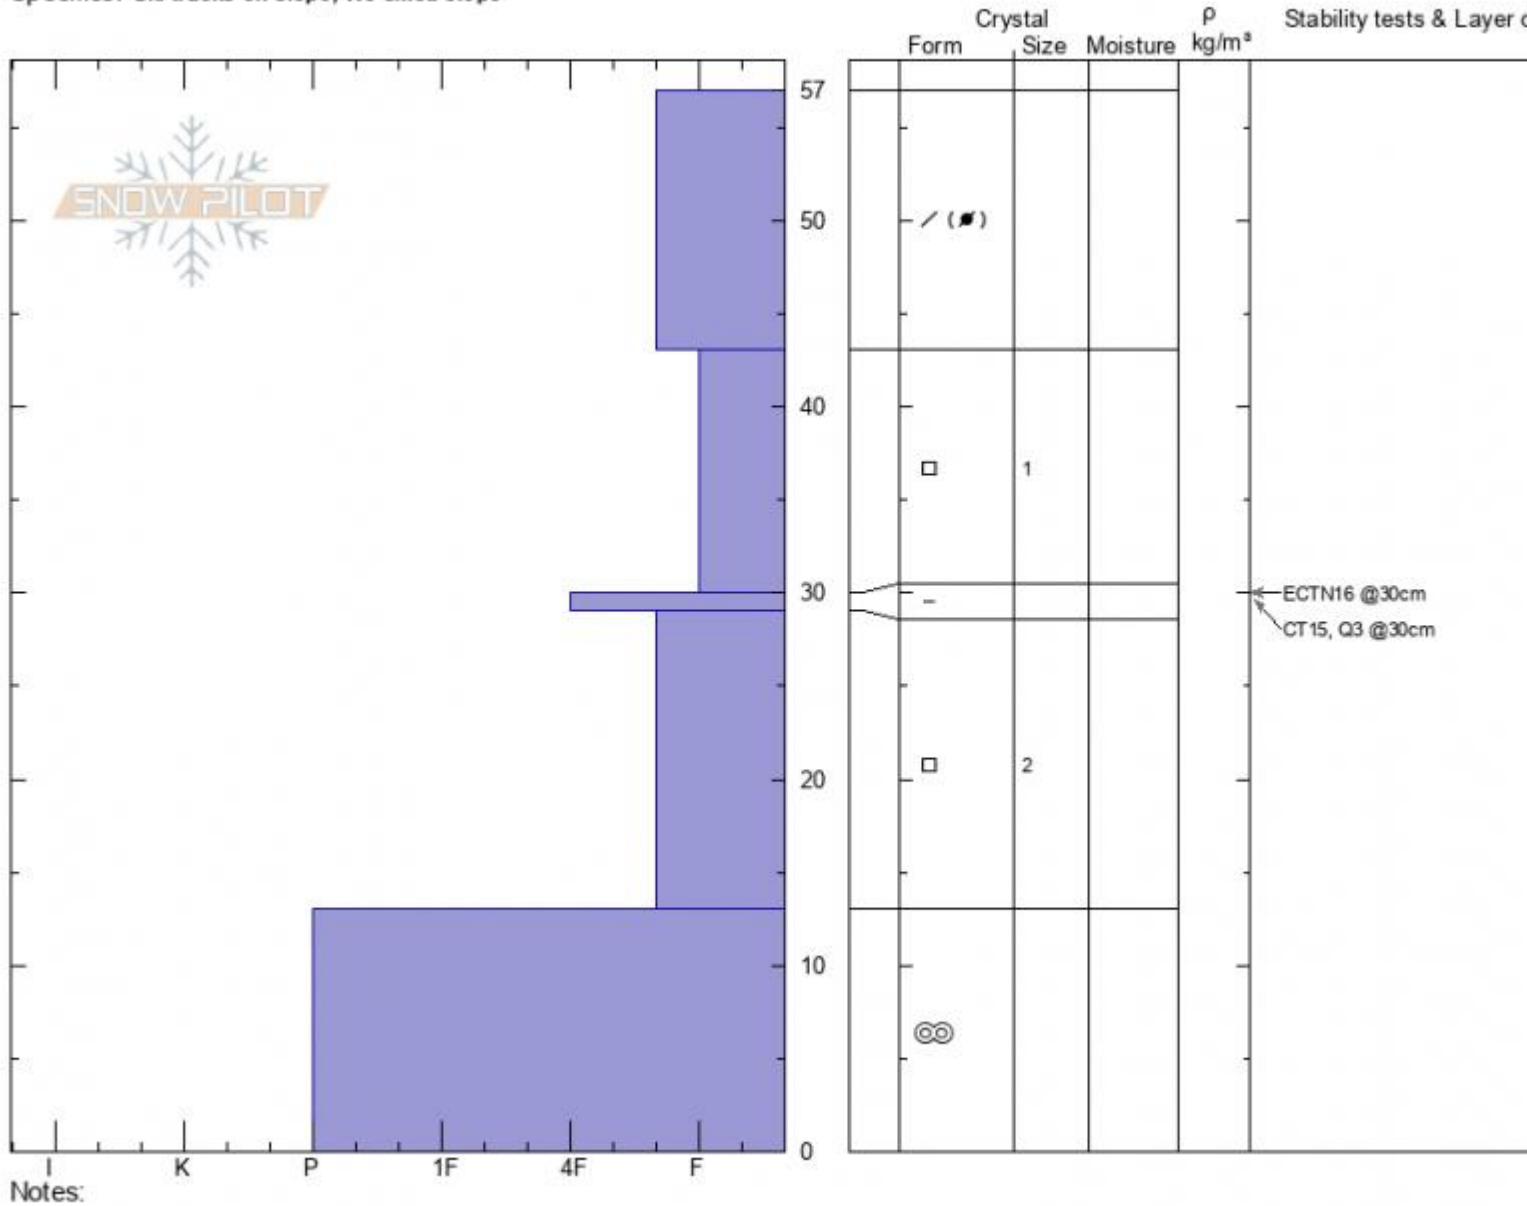

Ramp  
 Bridger Range  
 MT  
 Elevation: 7887 ft  
 Aspect: 110°  
 Specifics: Ski tracks on slope; We skied slope

Spencer Jonas  
 12/03/2020 - 1:30pm  
 Co-ord: 45.82976N, -110.92911W  
 Slope Angle: 25°  
 Wind Loading: no

Stability:  
 Air Temperature:  
 Sky Cover: CLR  
 Precipitation: NO  
 Wind: N Light Breeze

HS: 57  
 PF: 40  
 PS: 15  
 Layer Notes:

Advisory Region  
 Bridger Range  
 Longitude  
 -110.93W  
 Latitude  
 45.83N

Forecast link: [GNFAC Avalanche Forecast for Fri Dec 4, 2020](#)  
 Bridger Range, 2020-12-03