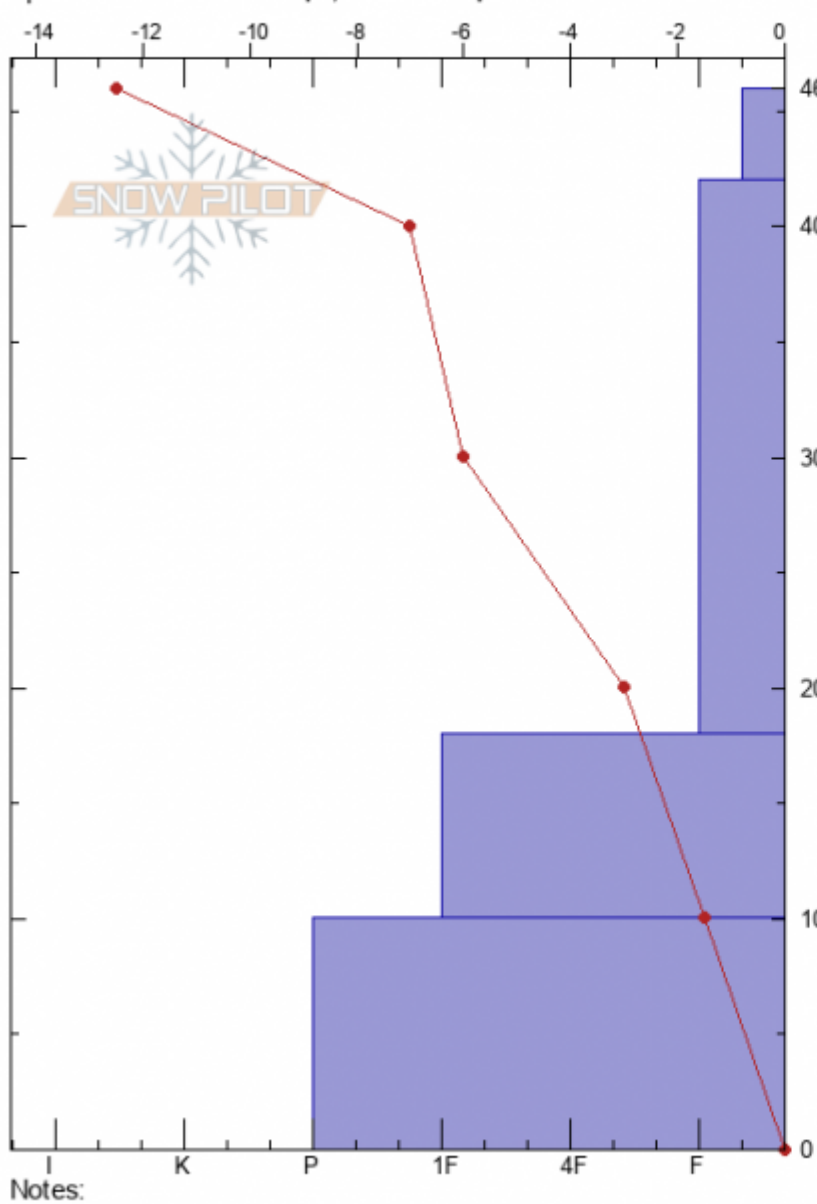

Tyler's Slope
 Madison Range-N
 MT
 Elevation: 9059 ft
 Aspect: 280°
 Specifics: Ski tracks on slope; We skied slope

Doug Chabot-Admin
 12/02/2020 - 11:00am
 Co-ord: 45.33220N, -111.37309W
 Slope Angle: 15°
 Wind Loading:

Stability: **Good**
 Air Temperature: **-5°C**
 Sky Cover: **CLR**
 Precipitation: **NO**
 Wind: **Calm**

HS: 46 Layer Notes:

Form	Crystal Size	Moisture	ρ kg/m³	Stability tests & Layer
V	5			
/(V)	1-2	D		
□	2			
□ (^)	2	D		
⊗		D		

Advisory Region
 Northern Madison
 Longitude
 -111.39W
 Latitude
 45.34N
 Northern Madison, 2020-12-02