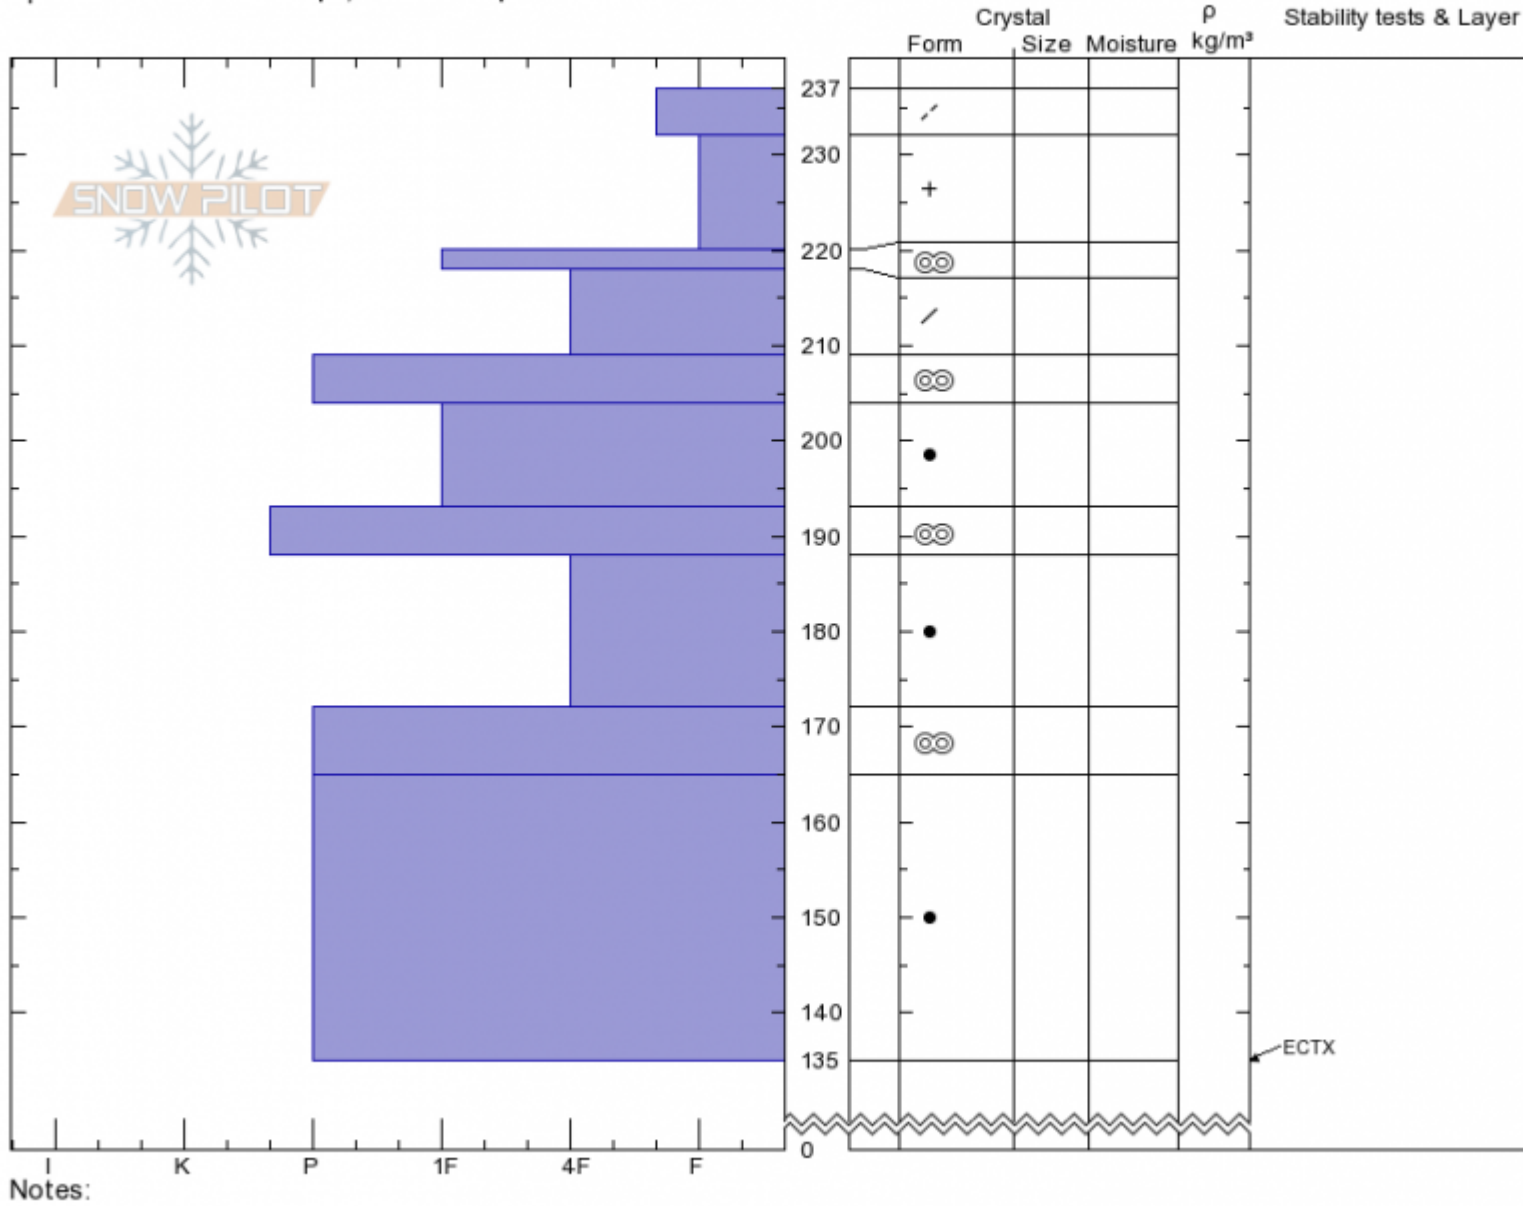

Beehive Low
Madison Range-N
MT
 Elevation: **8681 ft**
 Aspect: **250°**
 Specifics: **Ski tracks on slope; We skied slope**

Doug Chabot-Admin
04/03/2020 - 10:10am
 Co-ord: **45.32324N, -111.38493W**
 Slope Angle: **22°**
 Wind Loading:

Stability: **Very Good** HS:**237** Layer Notes:
 Air Temperature: **-9°C**
 Sky Cover: **CLR**
 Precipitation: **NO**
 Wind:

Advisory Region
 Northern Madison
 Longitude
 -111.39W
 Latitude
 45.34N
 Northern Madison, 2020-04-03