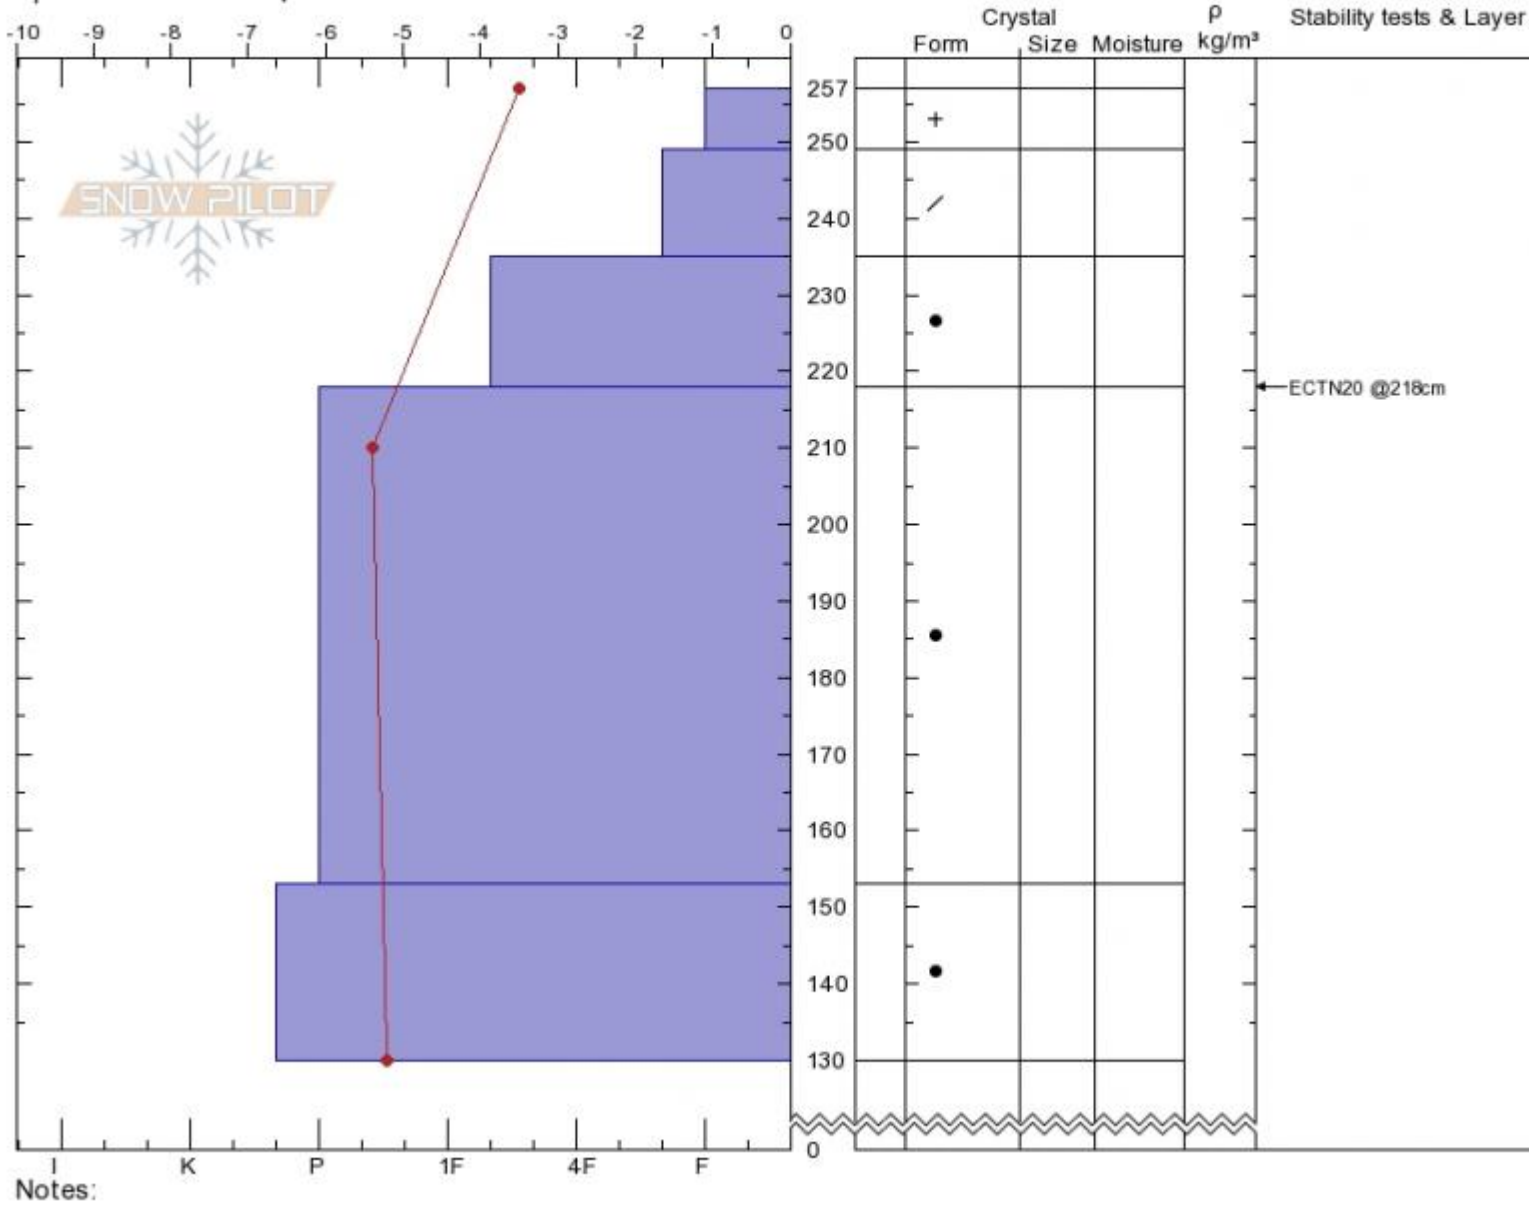

East of Koch Low  
 Madison Range-S  
 MT  
 Elevation: 8800 ft  
 Aspect: 15°  
 Specifics: We skied slope

Dave Zinn  
 03/21/2020 - 12:00pm  
 Co-ord: 45.04380N, -111.42141W  
 Slope Angle: 27°  
 Wind Loading: previous

Stability: **Good**  
 Air Temperature: -3°C  
 Sky Cover: CLR  
 Precipitation: NO  
 Wind: **Light Breeze**

HS:257  
 PF:20  
 Layer Notes:

Advisory Region  
 Southern Madison  
 Longitude  
 -111.42W  
 Latitude  
 45.04N  
 Southern Madison, 2020-03-21