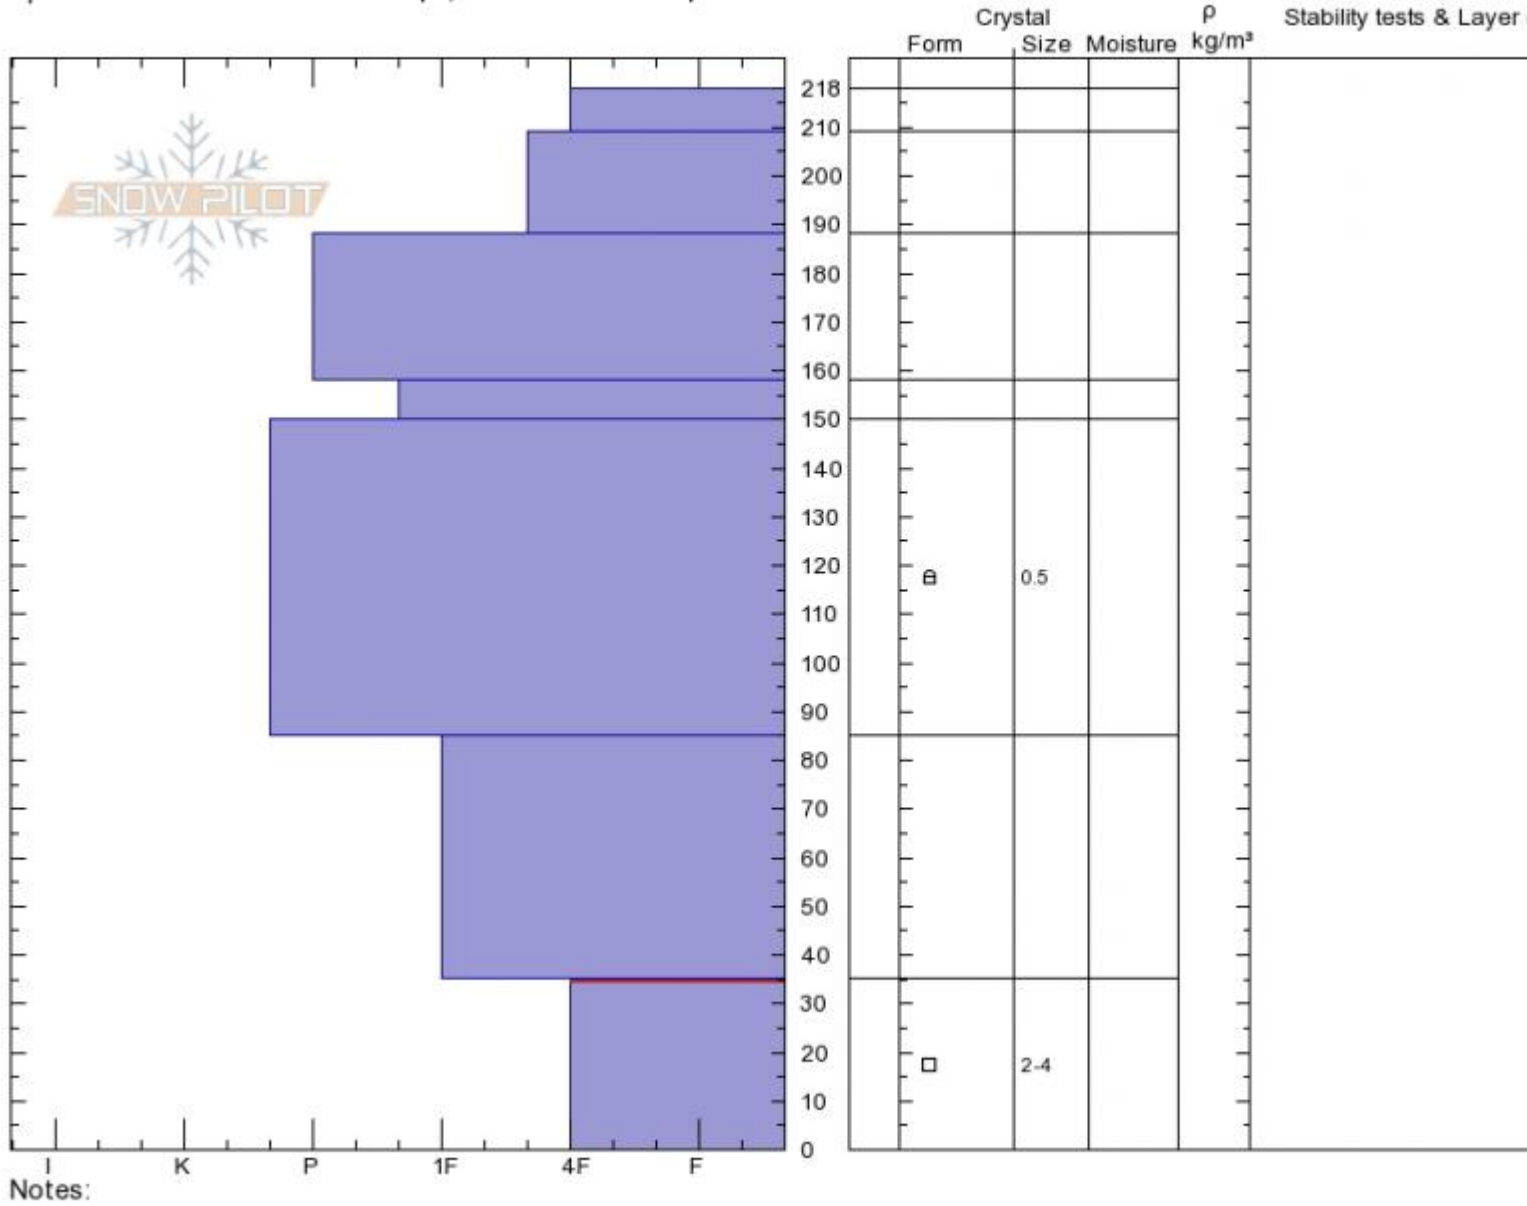

**Lionhead**  
**Lionhead Range**  
**MT**  
 Elevation: **8800 ft**  
 Aspect: **90°**  
 Specifics: **Snowmobile tracks on slope; We snowmobiled slope**

**Ian Hoyer**  
**03/05/2020 - 12:00pm**  
 Co-ord: **44.72613N, -111.31869W**  
 Slope Angle: **30°**  
 Wind Loading: **no**

Stability: **Good**  
 Air Temperature:  
 Sky Cover: **CLR**  
 Precipitation: **NO**  
 Wind: **Calm**

HS:**218** Layer Notes:  
 PF:**15** 35.0cm:**Problematic layer**

Advisory Region  
 Lionhead Range  
 Longitude  
 -111.32W  
 Latitude  
 44.71N  
 Lionhead Range, 2020-03-07