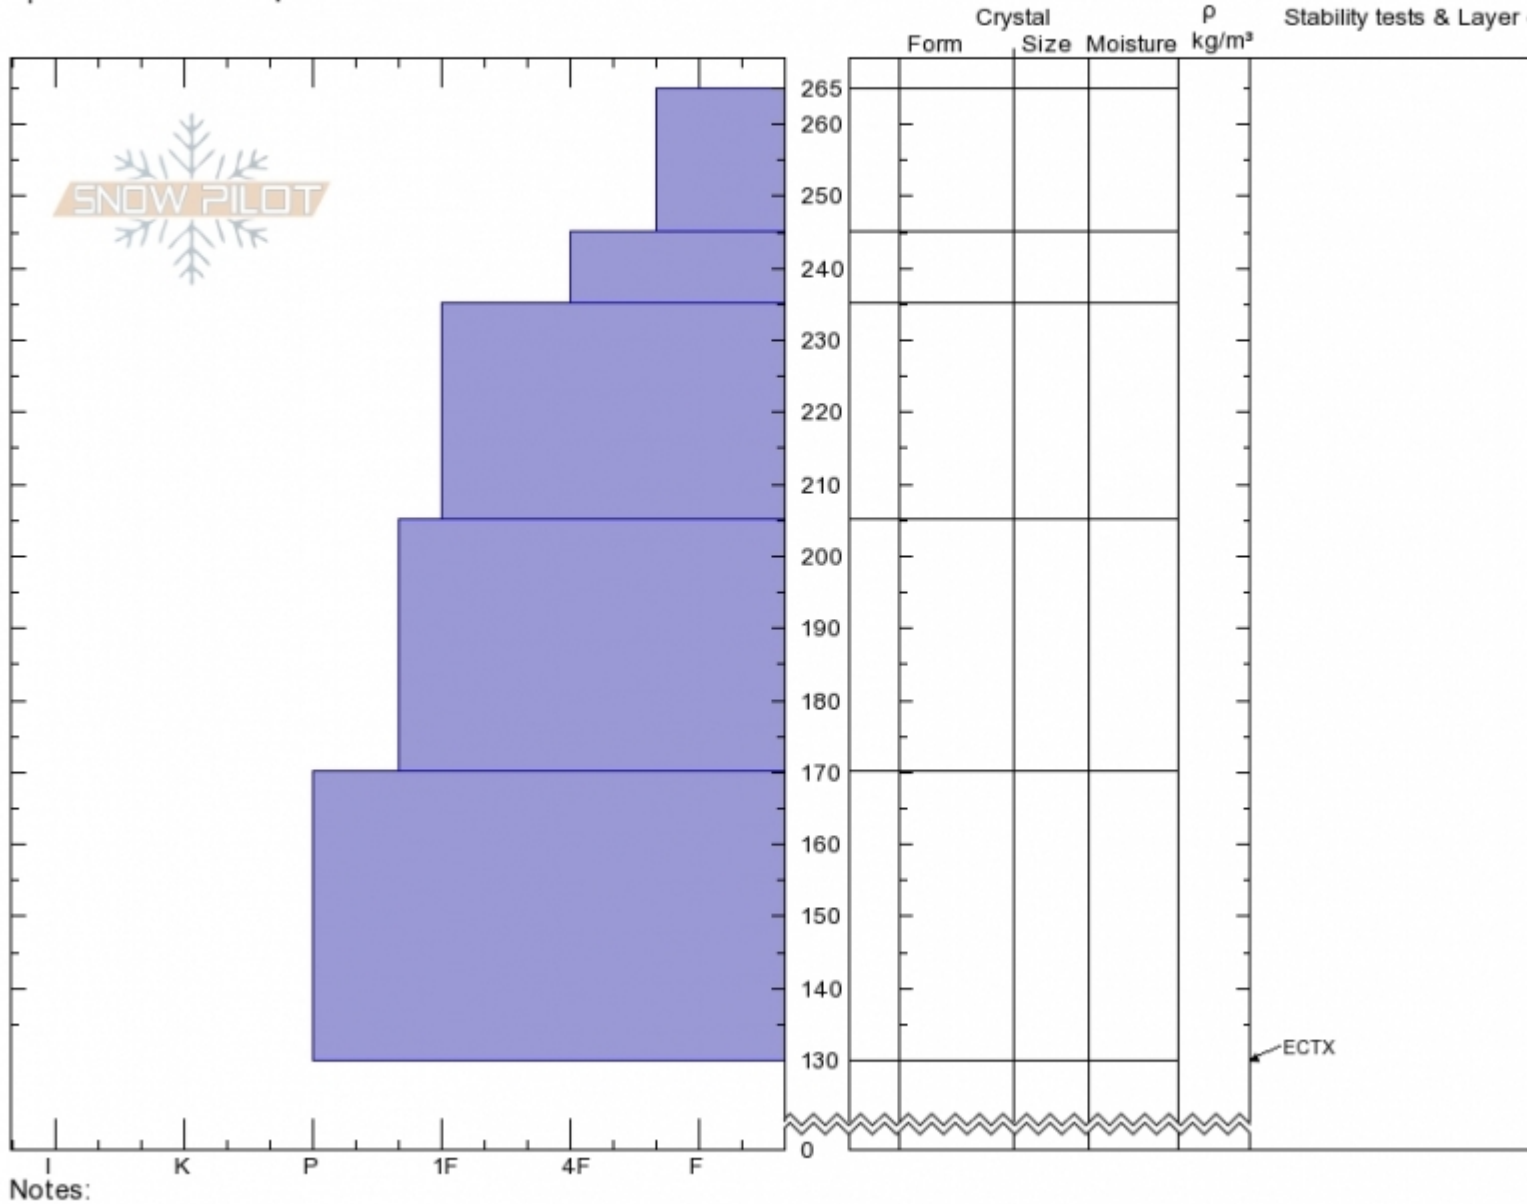

**Republic Creek**  
**Beartooths**  
**MT**  
 Elevation: **9800 ft**  
 Aspect: **240°**  
 Specifics: **We skied slope**

**Spencer Jonas**  
**02/24/2020 - 1:30pm**  
 Co-ord: **44.98517N, -109.92538W**  
 Slope Angle: **28°**  
 Wind Loading:

Stability:  
 Air Temperature:  
 Sky Cover: **BKN**  
 Precipitation: **NO**  
 Wind: **S Light Breeze**

HS: **265**    Layer Notes:  
 PS: **20**

Advisory Region  
 Cooke City  
 Longitude  
 -109.94W  
 Latitude  
 44.99N