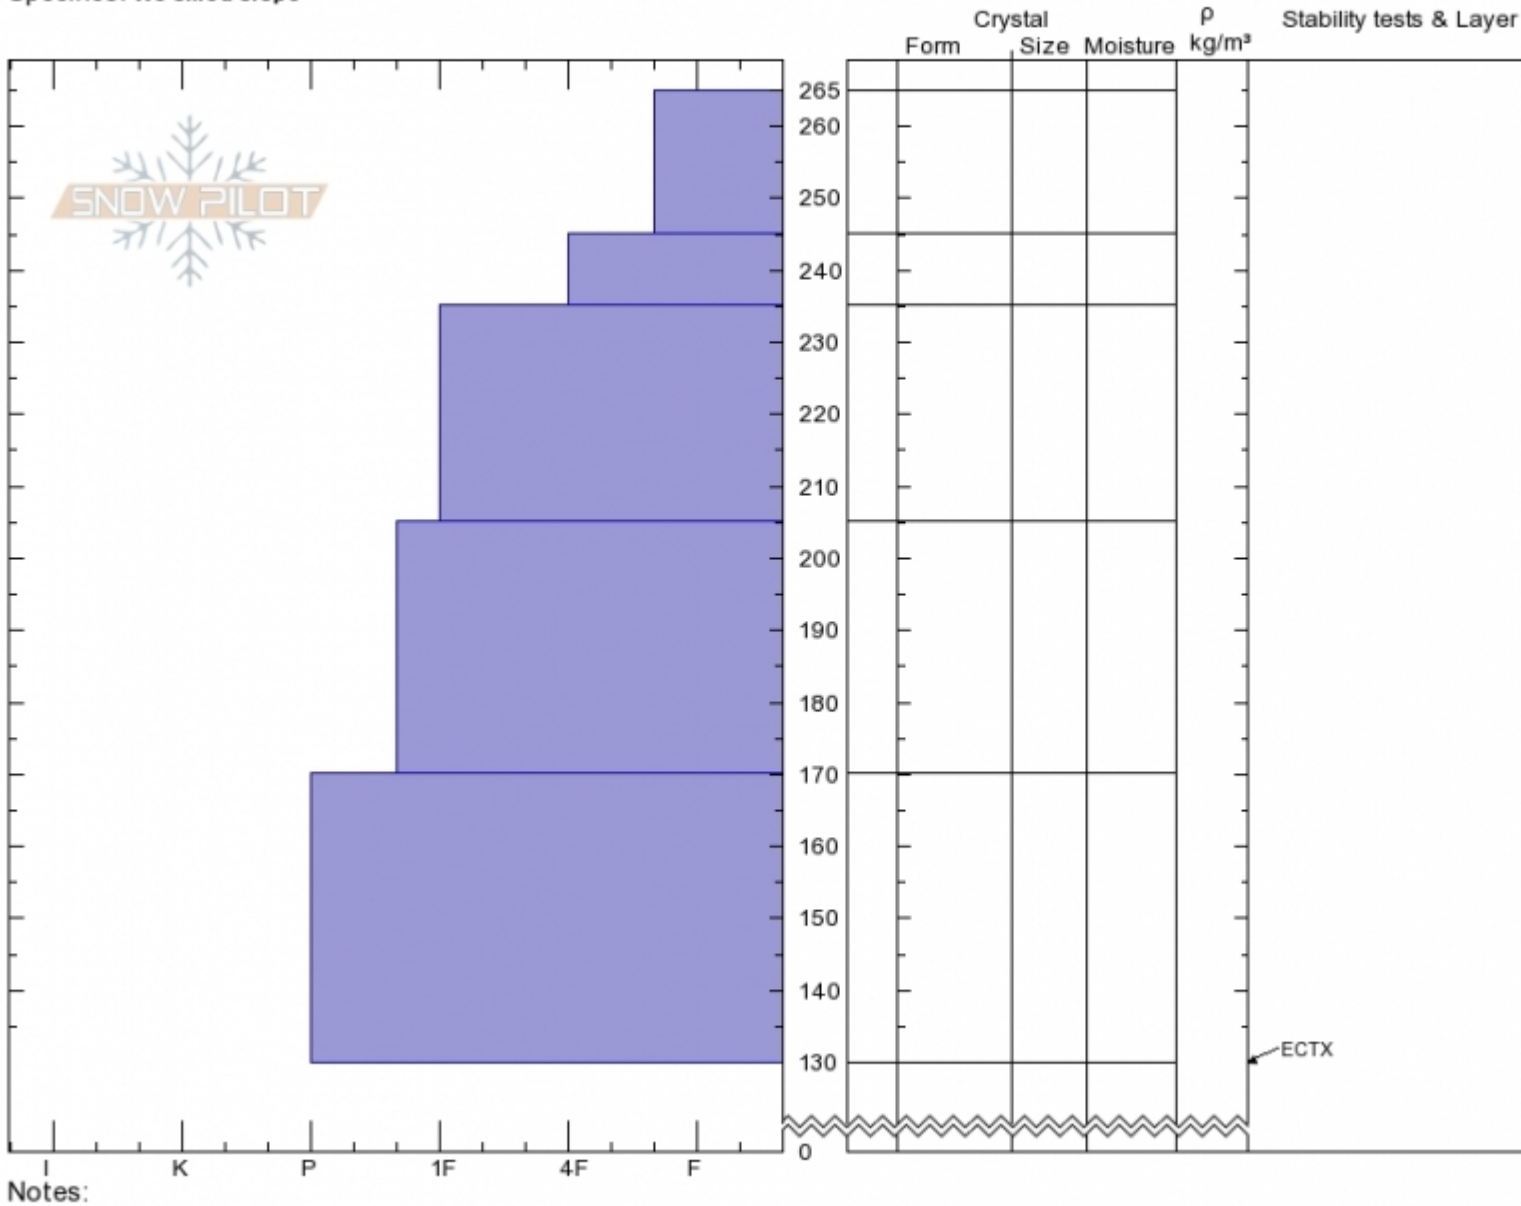

**Republic Creek**  
**Beartooths**  
**MT**  
 Elevation: **9800 ft**  
 Aspect: **240°**  
 Specifics: **We skied slope**

**Spencer Jonas**  
**02/24/2020 - 1:30pm**  
 Co-ord: **44.98517N, -109.92538W**  
 Slope Angle: **28°**  
 Wind Loading:

Stability:  
 Air Temperature:  
 Sky Cover: **BKN**  
 Precipitation: **NO**  
 Wind: **S Light Breeze**

HS:**265**    Layer Notes:  
 PS:**20**

Advisory Region  
 Cooke City  
 Longitude  
 -109.94W  
 Latitude  
 44.99N