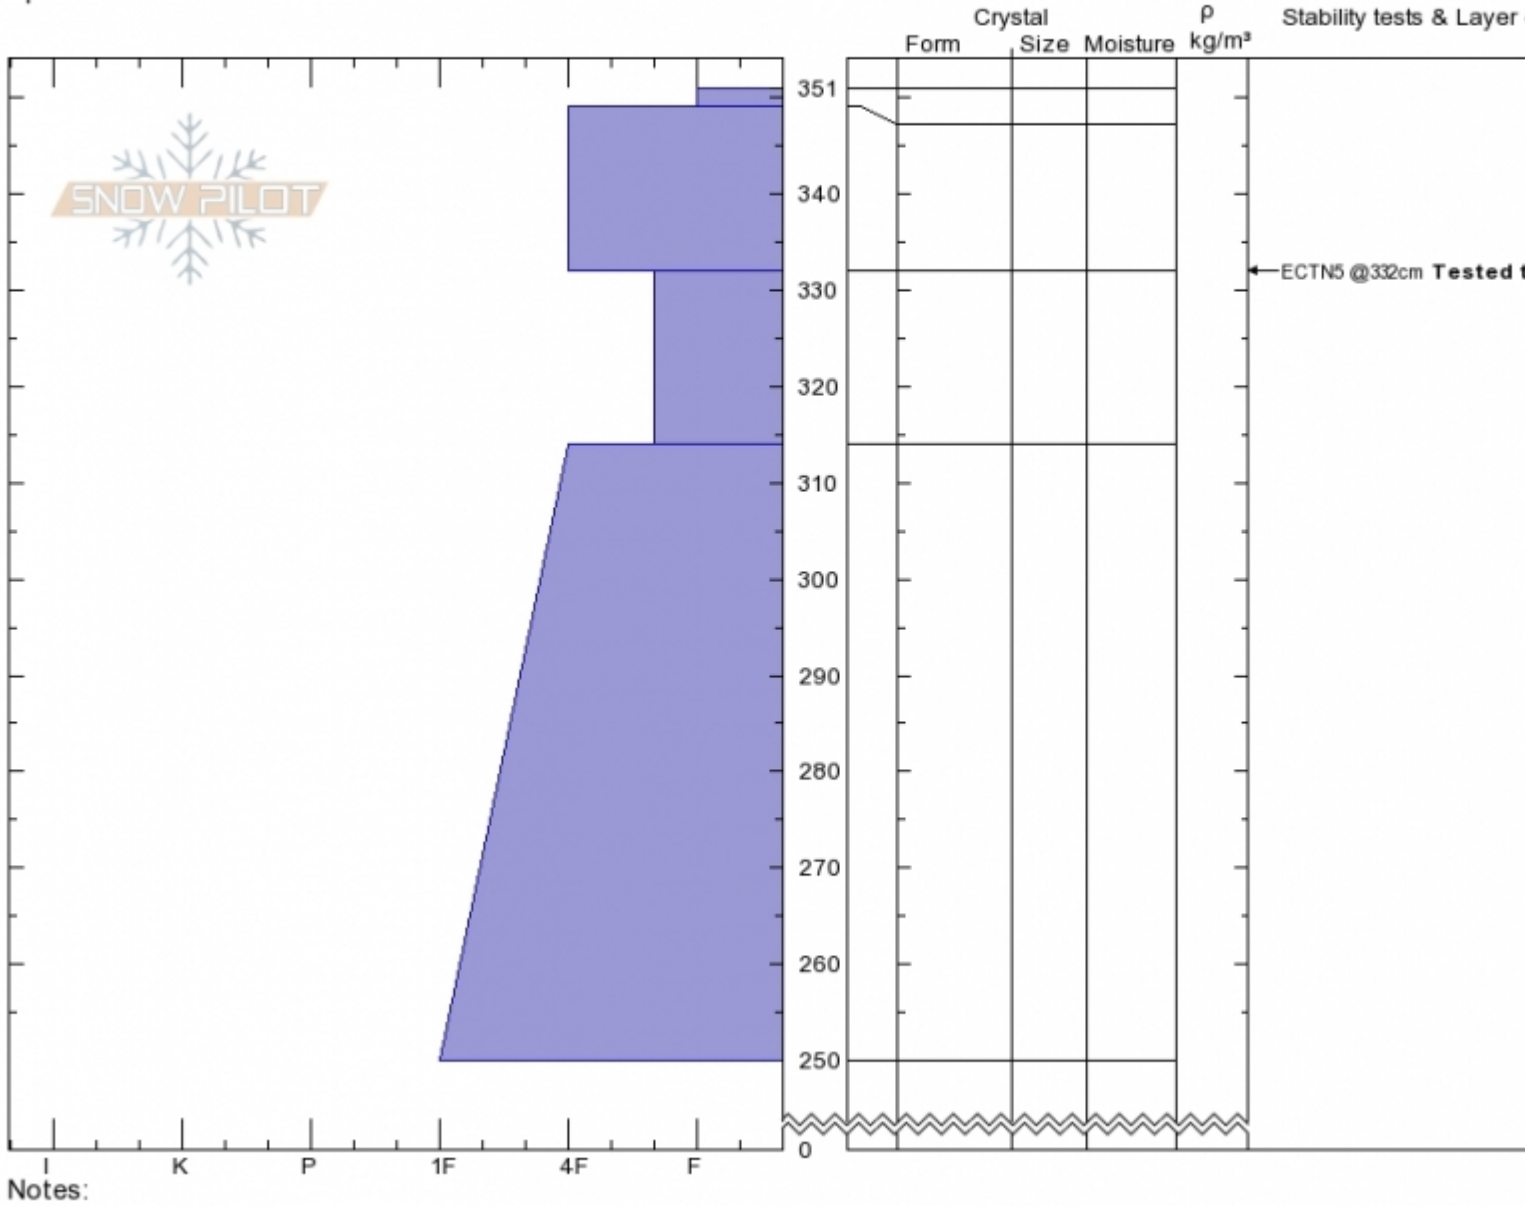

Mt Abundance
Cooke City
MT
 Elevation: **9000 ft**
 Aspect: **90°**
 Specifics:

Ian Hoyer
02/13/2020 - 12:00pm
 Co-ord: **45.06190N, -110.01075W**
 Slope Angle: **31°**
 Wind Loading: **previous**

Stability: **Fair**
 Air Temperature:
 Sky Cover: **BKN**
 Precipitation: **NO**
 Wind: **Calm**

HS:351 Layer Notes:

Advisory Region
 Cooke City
 Longitude
 -110.02W
 Latitude
 45.08N
 Cooke City, 2020-02-20