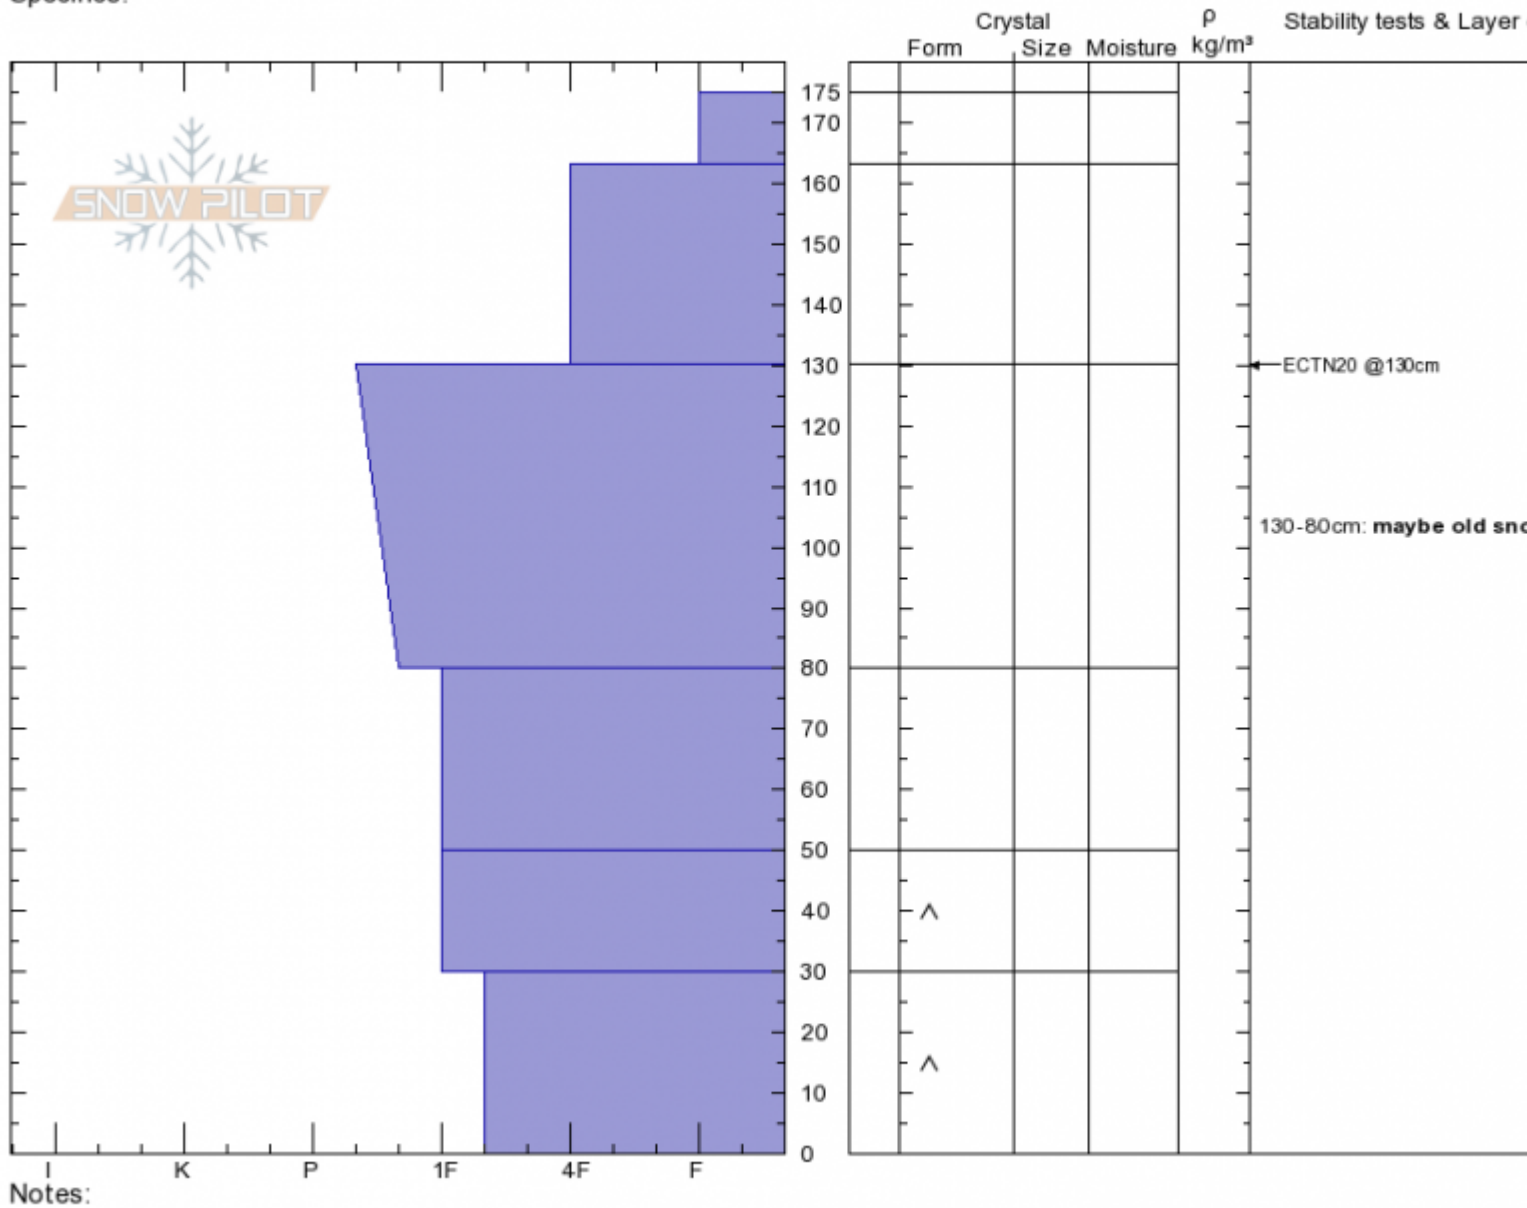

**Ski Hill**  
**Lionhead Range**  
**MT**  
 Elevation: **8200 ft**  
 Aspect: **65°**  
 Specifics:

**Doug Chabot-Admin**  
**02/15/2020 - 11:15am**  
 Co-ord: **44.70311N, -111.29657W**  
 Slope Angle: **25°**  
 Wind Loading: **previous**

Stability: **Good**  
 Air Temperature: **-11°C**  
 Sky Cover: **OVC**  
 Precipitation: **S1**  
 Wind: **SW Light Breeze**

HS: **175**    Layer Notes:  
 130-80cm: **maybe old snow**

Advisory Region  
 Lionhead Range  
 Longitude  
 -111.29W  
 Latitude  
 44.70N  
 Lionhead Range, 2020-02-15