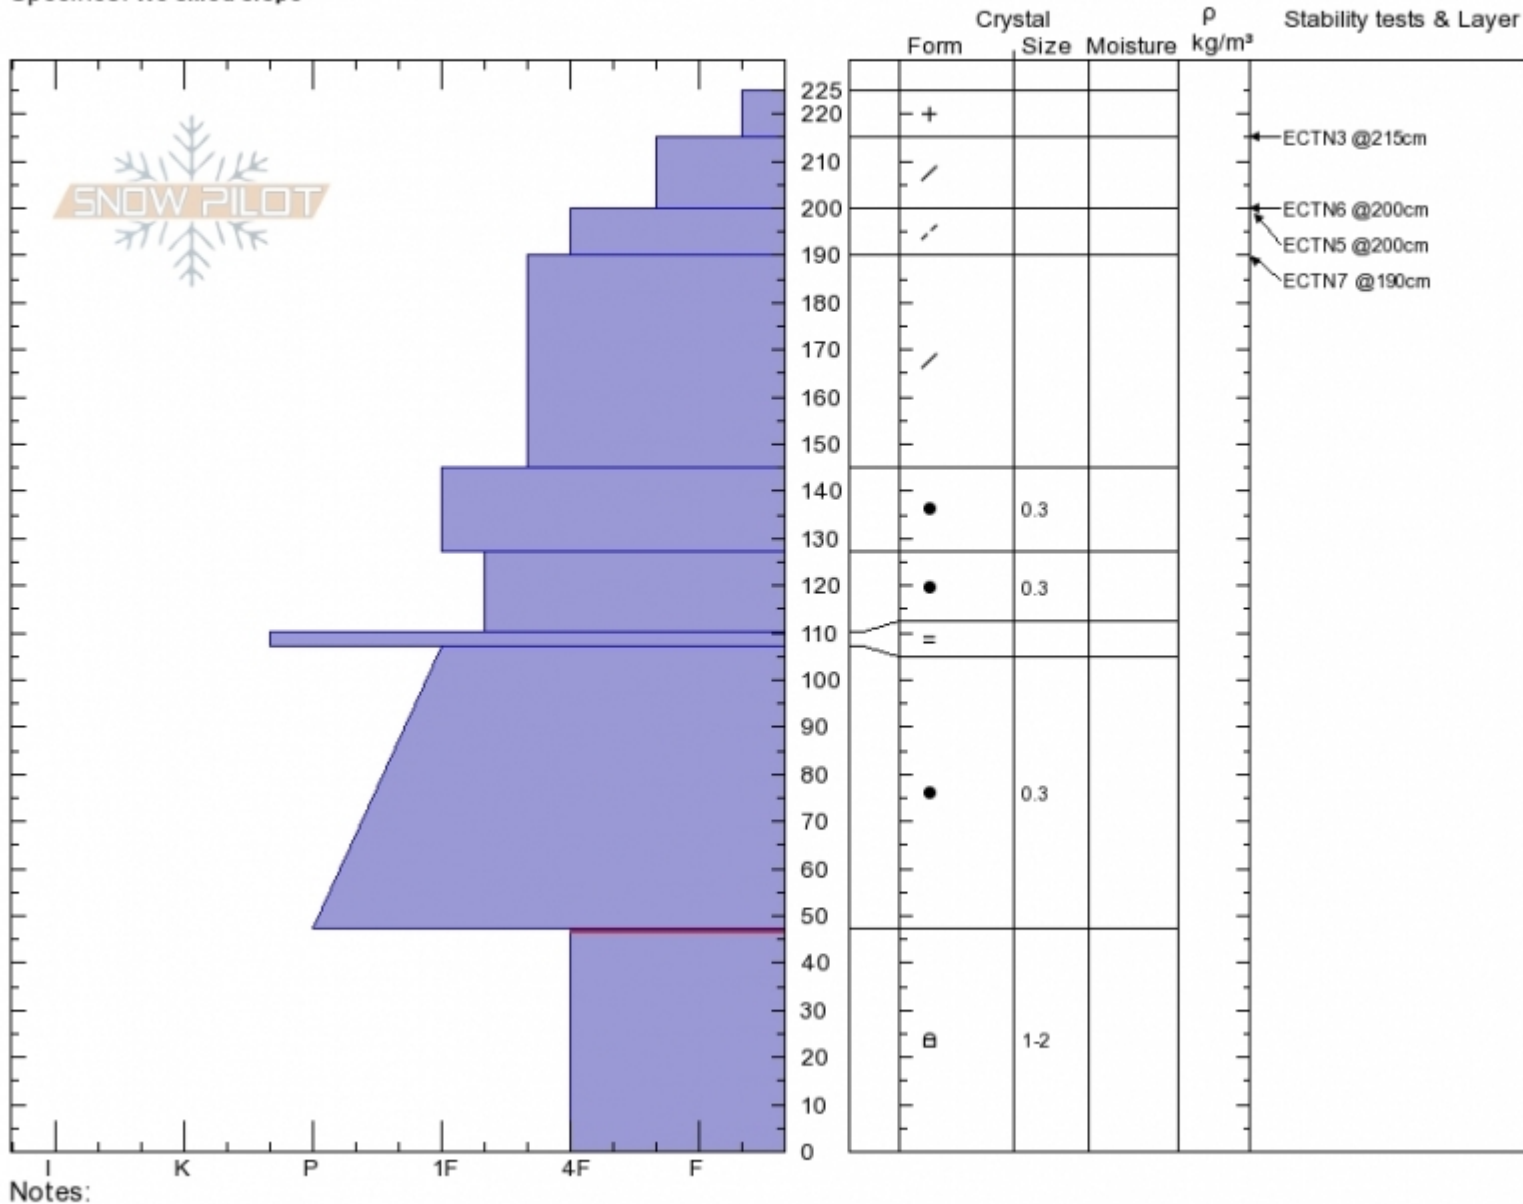

The Thone
Bridger Range
MT
 Elevation: **8102 ft**
 Aspect: **90°**
 Specifics: **We skied slope**

Dave Zinn
02/12/2020 - 11:00am
 Co-ord: **45.88363N, -110.95008W**
 Slope Angle: **30°**
 Wind Loading: **no**

Stability: **Fair**
 Air Temperature:
 Sky Cover: **OVC**
 Precipitation: **S2**
 Wind: **N Calm**

HS:**225** Layer Notes:
 PF:**75** 47-0cm:**Problematic layer**
 PS:**30**

Notes:
 Advisory Region
 Bridger Range
 Longitude
 -110.95W
 Latitude
 45.88N
 Bridger Range, 2020-02-12