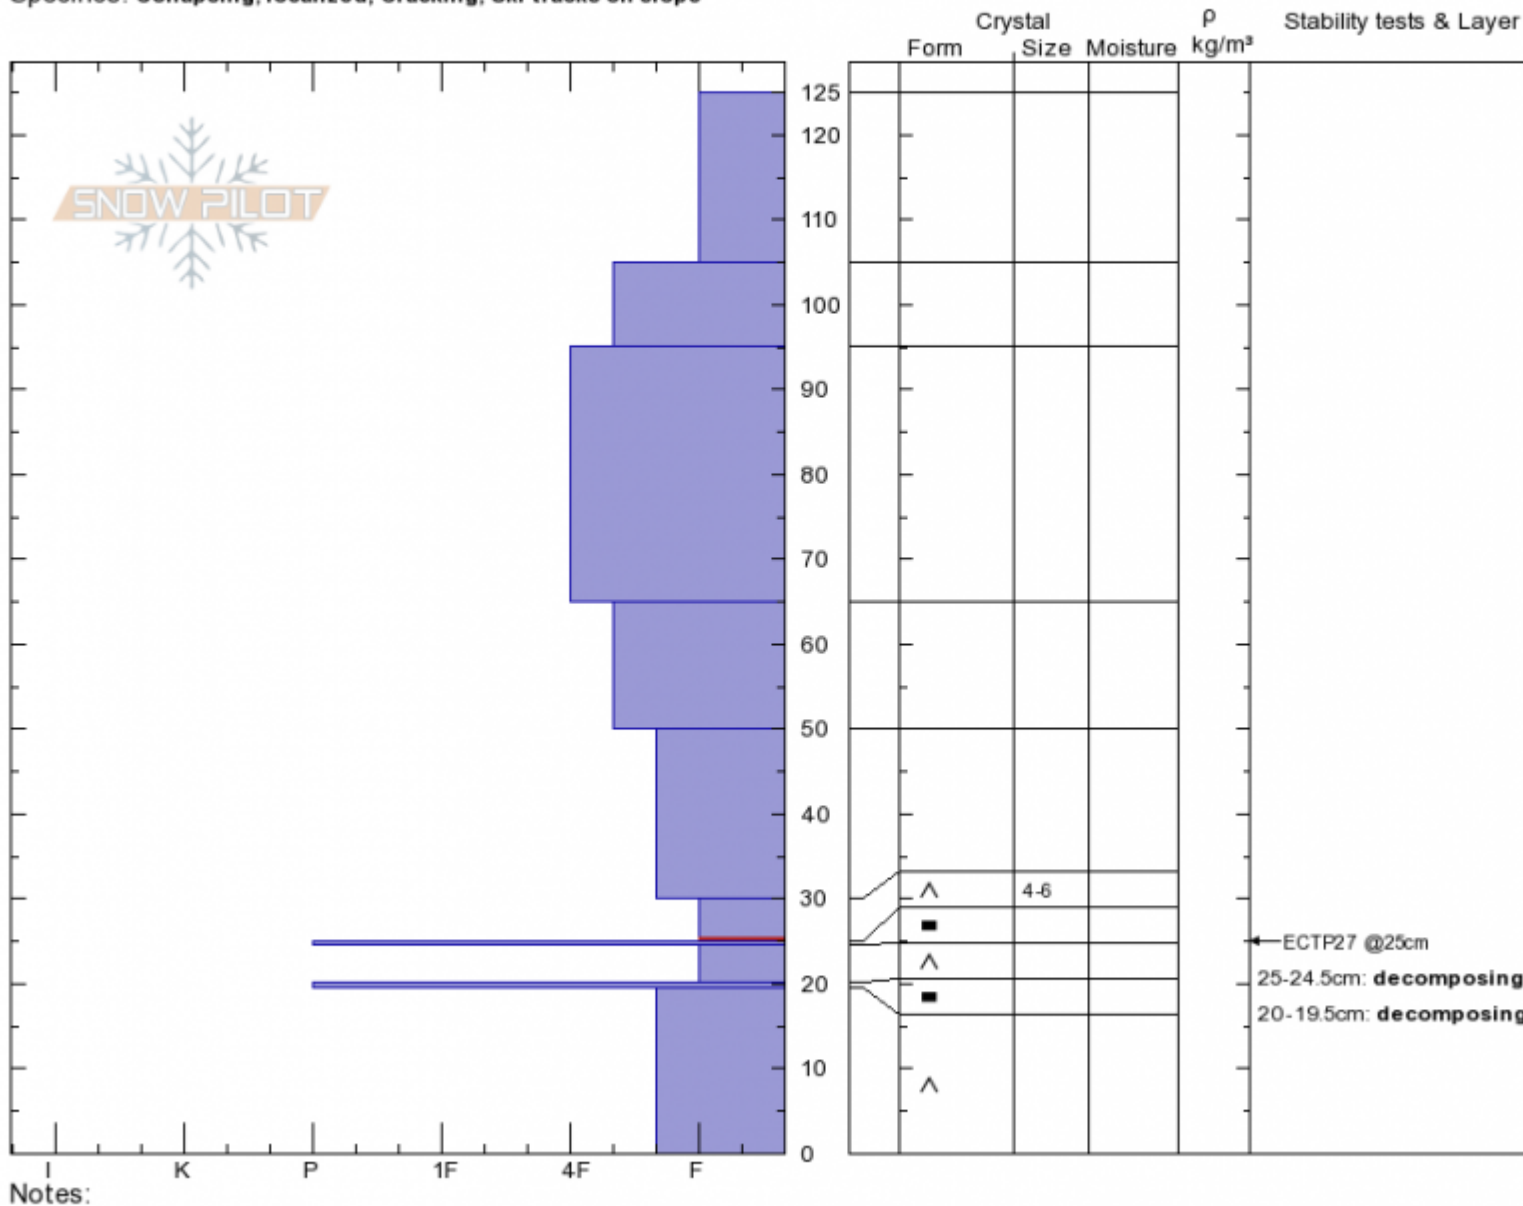

Mt Ellis Burn
Gallatin Range-N
MT
 Elevation: **8333 ft**
 Aspect: **90°**
 Specifics: **Collapsing, localized; Cracking; Ski tracks on slope**

Doug Chabot-Admin
02/11/2020 - 12:30pm
 Co-ord: **45.57781N, -110.95531W**
 Slope Angle: **28°**
 Wind Loading: **previous**

Stability: **Fair**
 Air Temperature: **-5°C**
 Sky Cover: **BKN**
 Precipitation: **NO**
 Wind: **W Moderate**

HS: **125** Layer Notes:
 30-25cm: **Problematic layer**
 25-24.5cm: **decomposing**
 20-19.5cm: **decomposing**

Advisory Region
 Northern Gallatin
 Longitude
 -110.96W
 Latitude
 45.58N
 Northern Gallatin, 2020-02-12