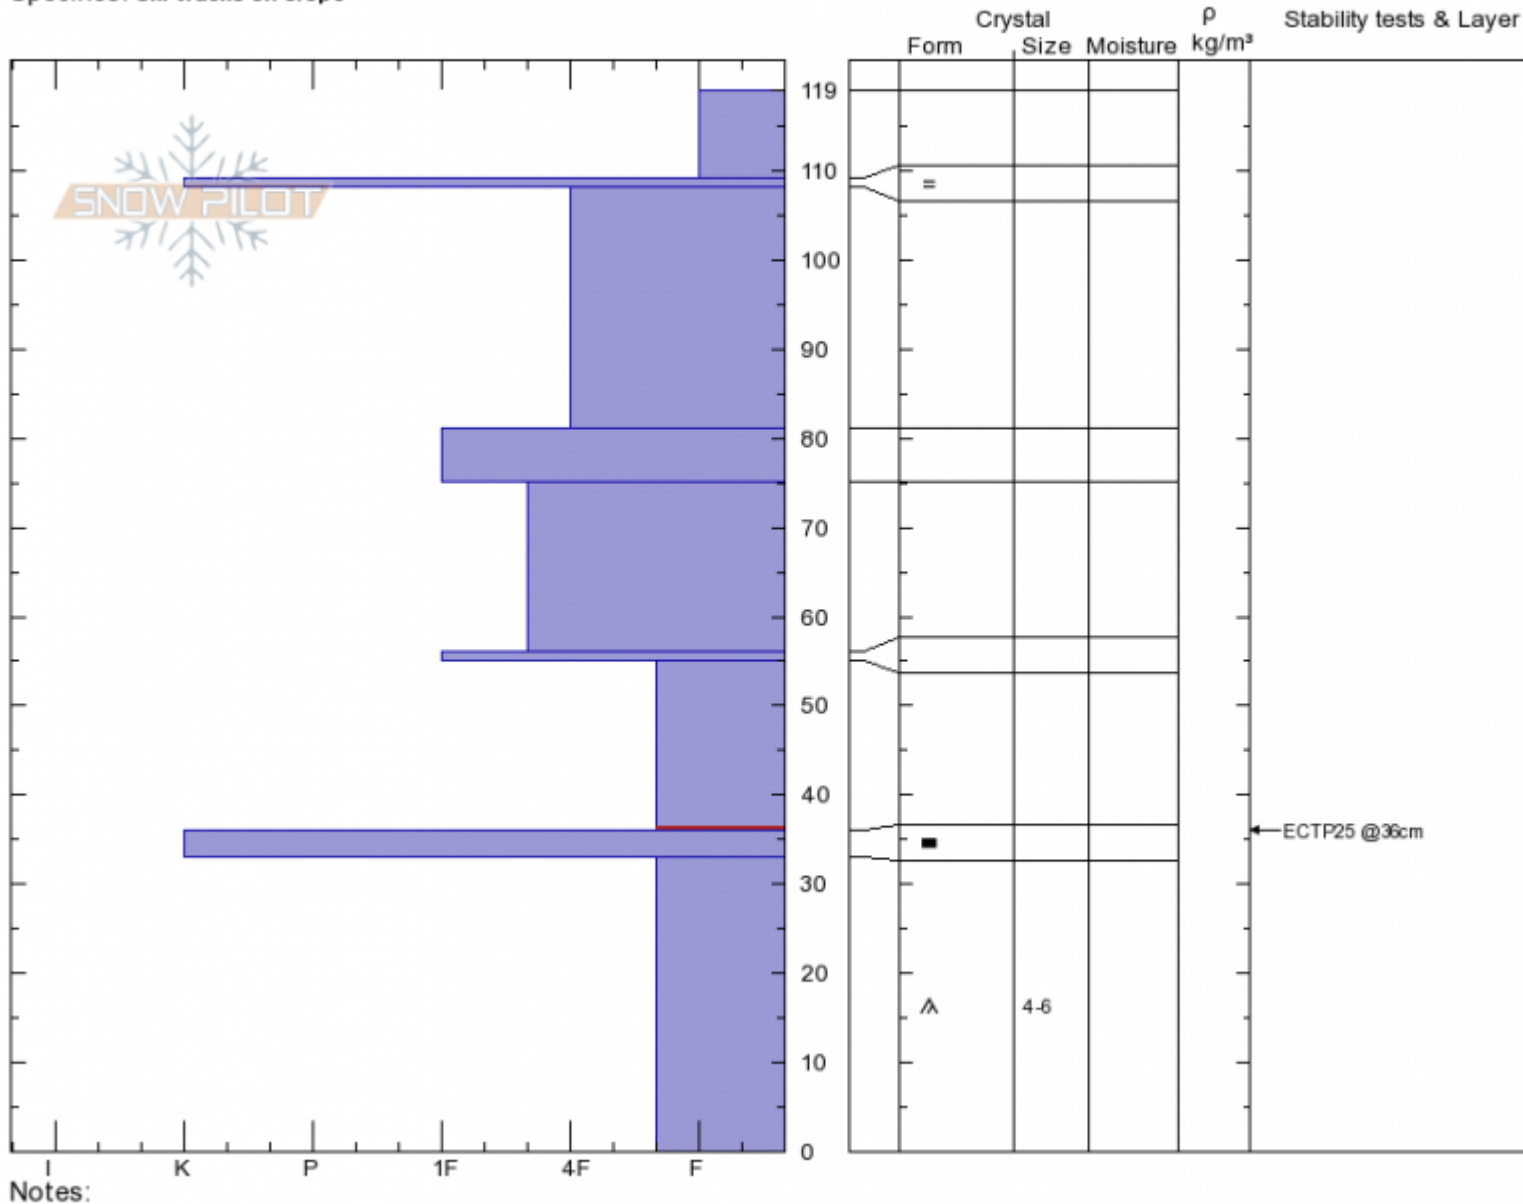

Tyler's Slope
Madison Range-N
MT
 Elevation: **9086 ft**
 Aspect: **240°**
 Specifics: **Ski tracks on slope**

Doug Chabot-Admin
01/28/2020 - 11:00am
 Co-ord: **45.32433N, -111.38257W**
 Slope Angle: **35°**
 Wind Loading:

Stability:
 Air Temperature: **-6°C**
 Sky Cover: **OVC**
 Precipitation: **S1**
 Wind: **Calm**

HS:119 Layer Notes:
 55-36cm:**Problematic layer**

Advisory Region
 Northern Madison
 Longitude
 -111.39W
 Latitude
 45.34N