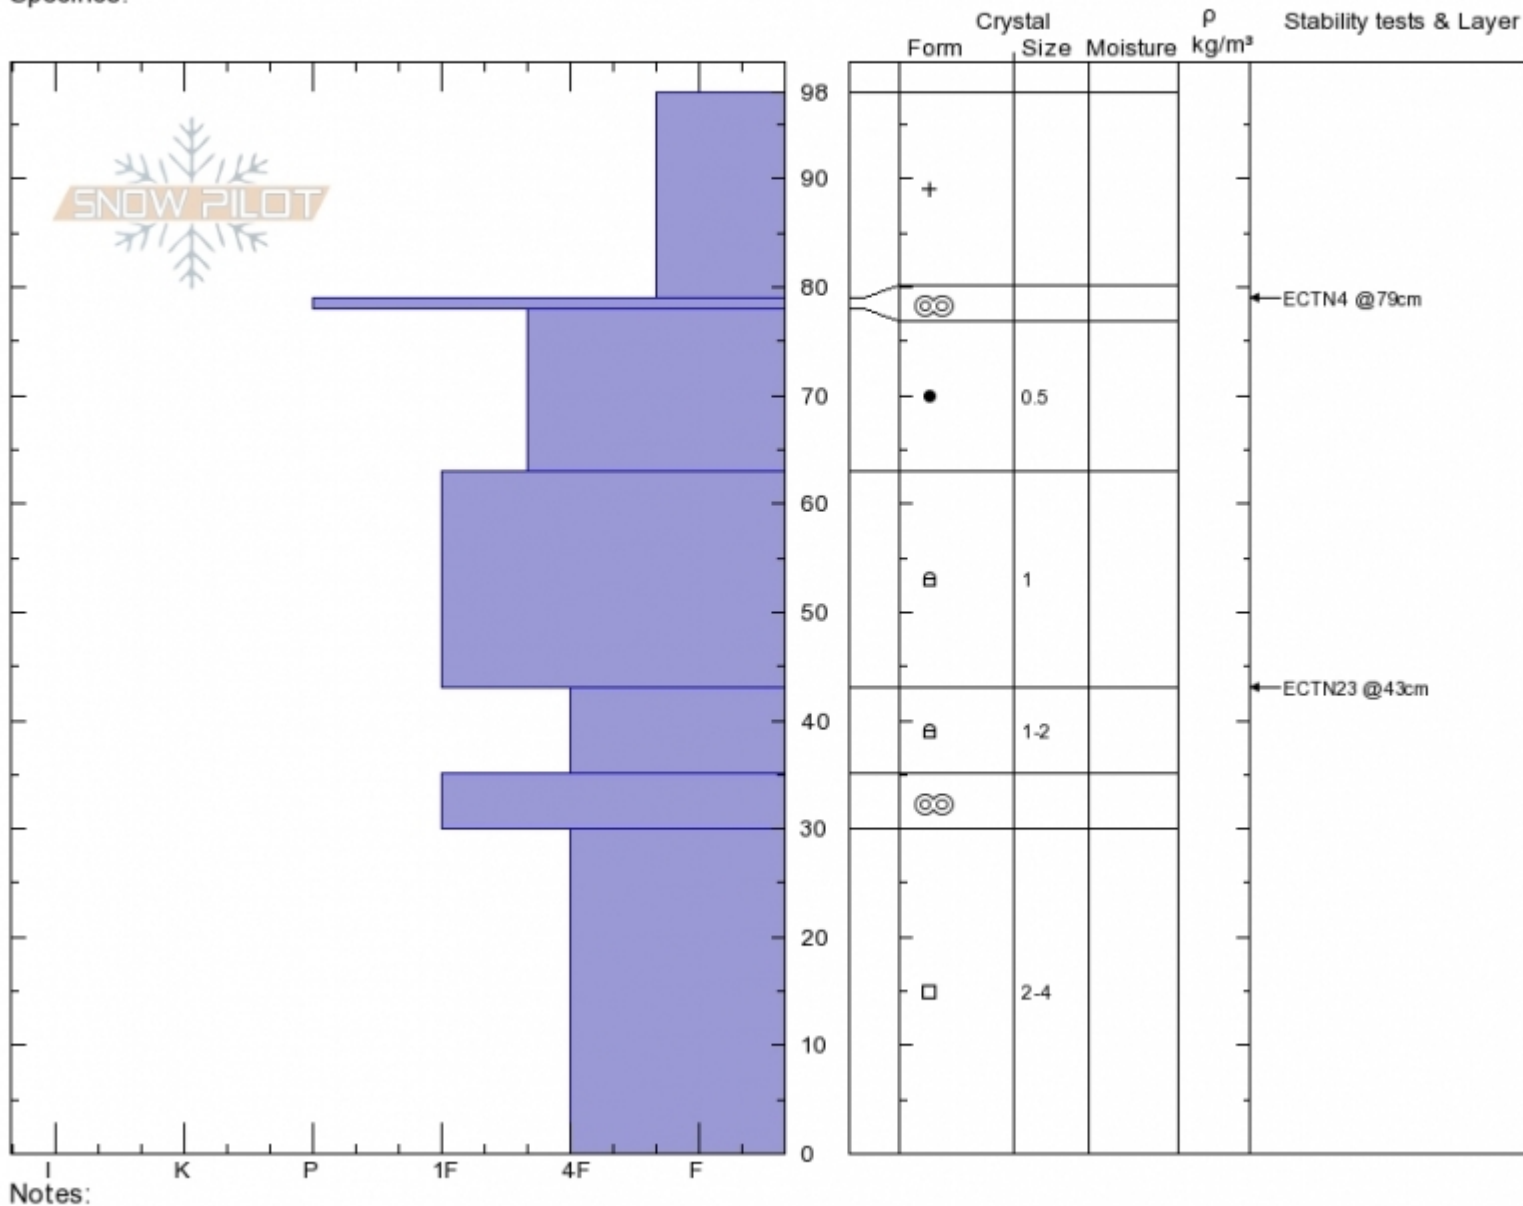

E Face of Texas Meadow Spencer Jonas

Bridger Range 01/27/2020 - 1:30pm
MT Co-ord: 45.83069N, -110.92756W
 Elevation: 7850 ft Slope Angle: 33°
 Aspect: 80° Wind Loading: no
 Specifics:

Stability: HS:98
 Air Temperature: PF:98
 Sky Cover: SCT PS:30
 Precipitation: NO
 Wind: **W Light Breeze**

Layer Notes:

Advisory Region
 Bridger Range
 Longitude
 -110.93W
 Latitude
 45.84N

Forecast link: [GNFAC Avalanche Forecast for Tue Jan 28, 2020](#)
 Bridger Range, 2020-01-27