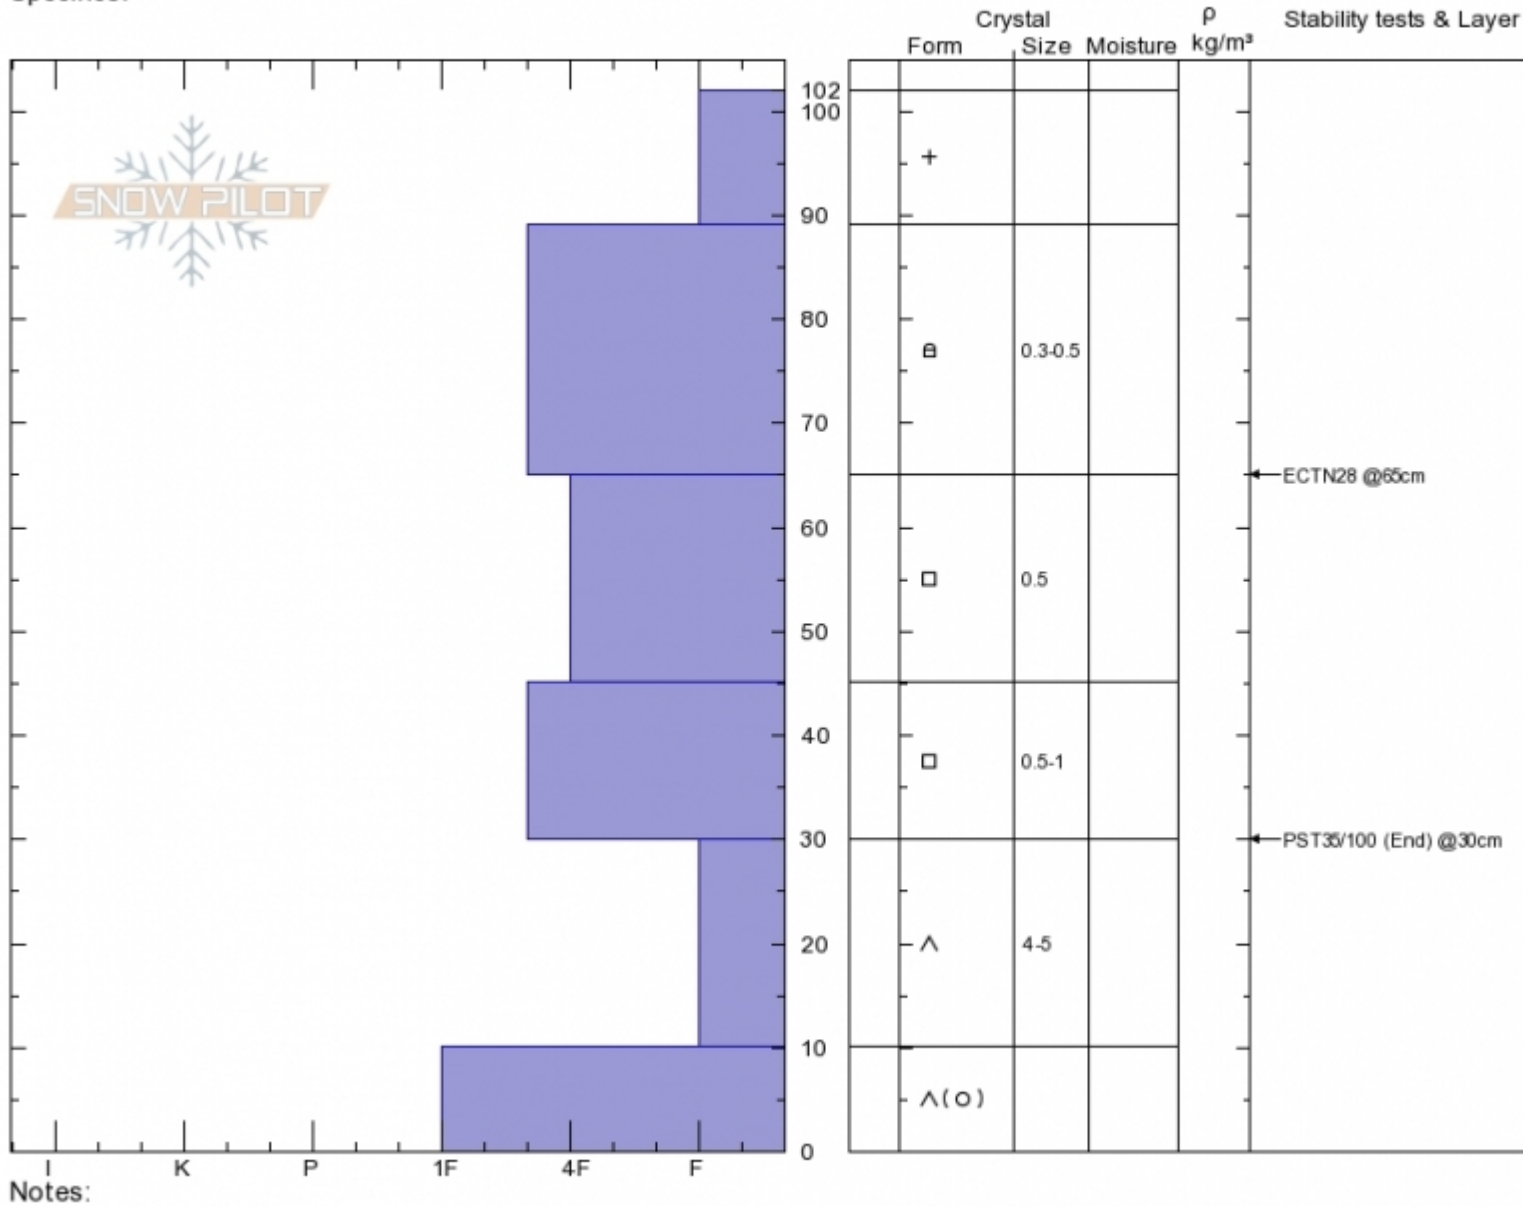

**Bacon Rind**  
**Madison Range-S**  
**MT**  
 Elevation: **8720 ft**  
 Aspect: **15°**  
 Specifics:

**Spencer Jonas**  
**01/24/2020 - 12:30pm**  
 Co-ord: **44.95100N, -111.09482W**  
 Slope Angle:  
 Wind Loading:

Stability:  
 Air Temperature:  
 Sky Cover: **X**  
 Precipitation: **NO**  
 Wind: **Calm**

HS:**102** Layer Notes:  
 PF:**5**  
 PS:**30**

Advisory Region  
 Southern Madison  
 Longitude  
 -111.10W  
 Latitude  
 44.96N  
 Southern Madison, 2020-01-25