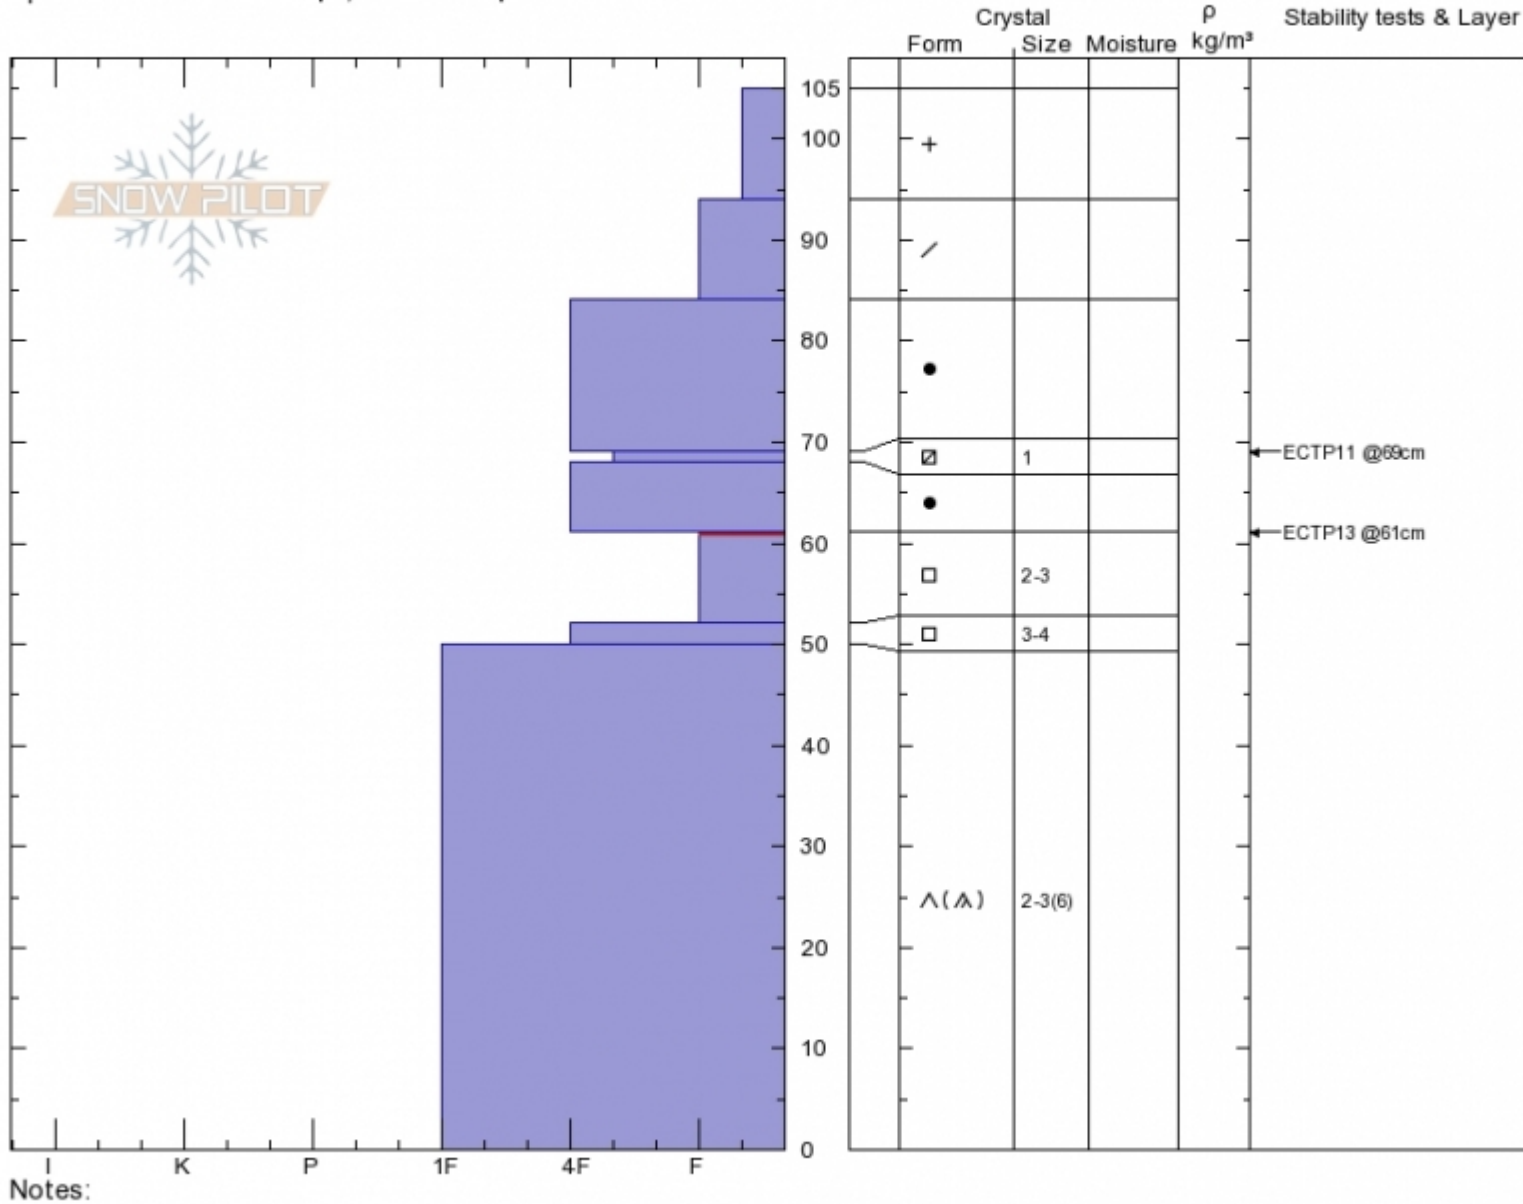

Lower Flanders  
 Gallatin Range-N  
 MT  
 Elevation: 9283 ft  
 Aspect: 100°  
 Specifics: Ski tracks on slope; We skied slope

Dave Zinn  
 01/22/2020 - 12:00pm  
 Co-ord: 45.43204N, -110.93938W  
 Slope Angle: 28°  
 Wind Loading: no

Stability: Fair  
 Air Temperature:  
 Sky Cover: SCT  
 Precipitation: NO  
 Wind: Calm

HS:105 Layer Notes:  
 61-52cm: Problematic layer

Advisory Region  
 Northern Gallatin  
 Longitude  
 -110.94W  
 Latitude  
 45.43N  
 Northern Gallatin, 2020-01-22