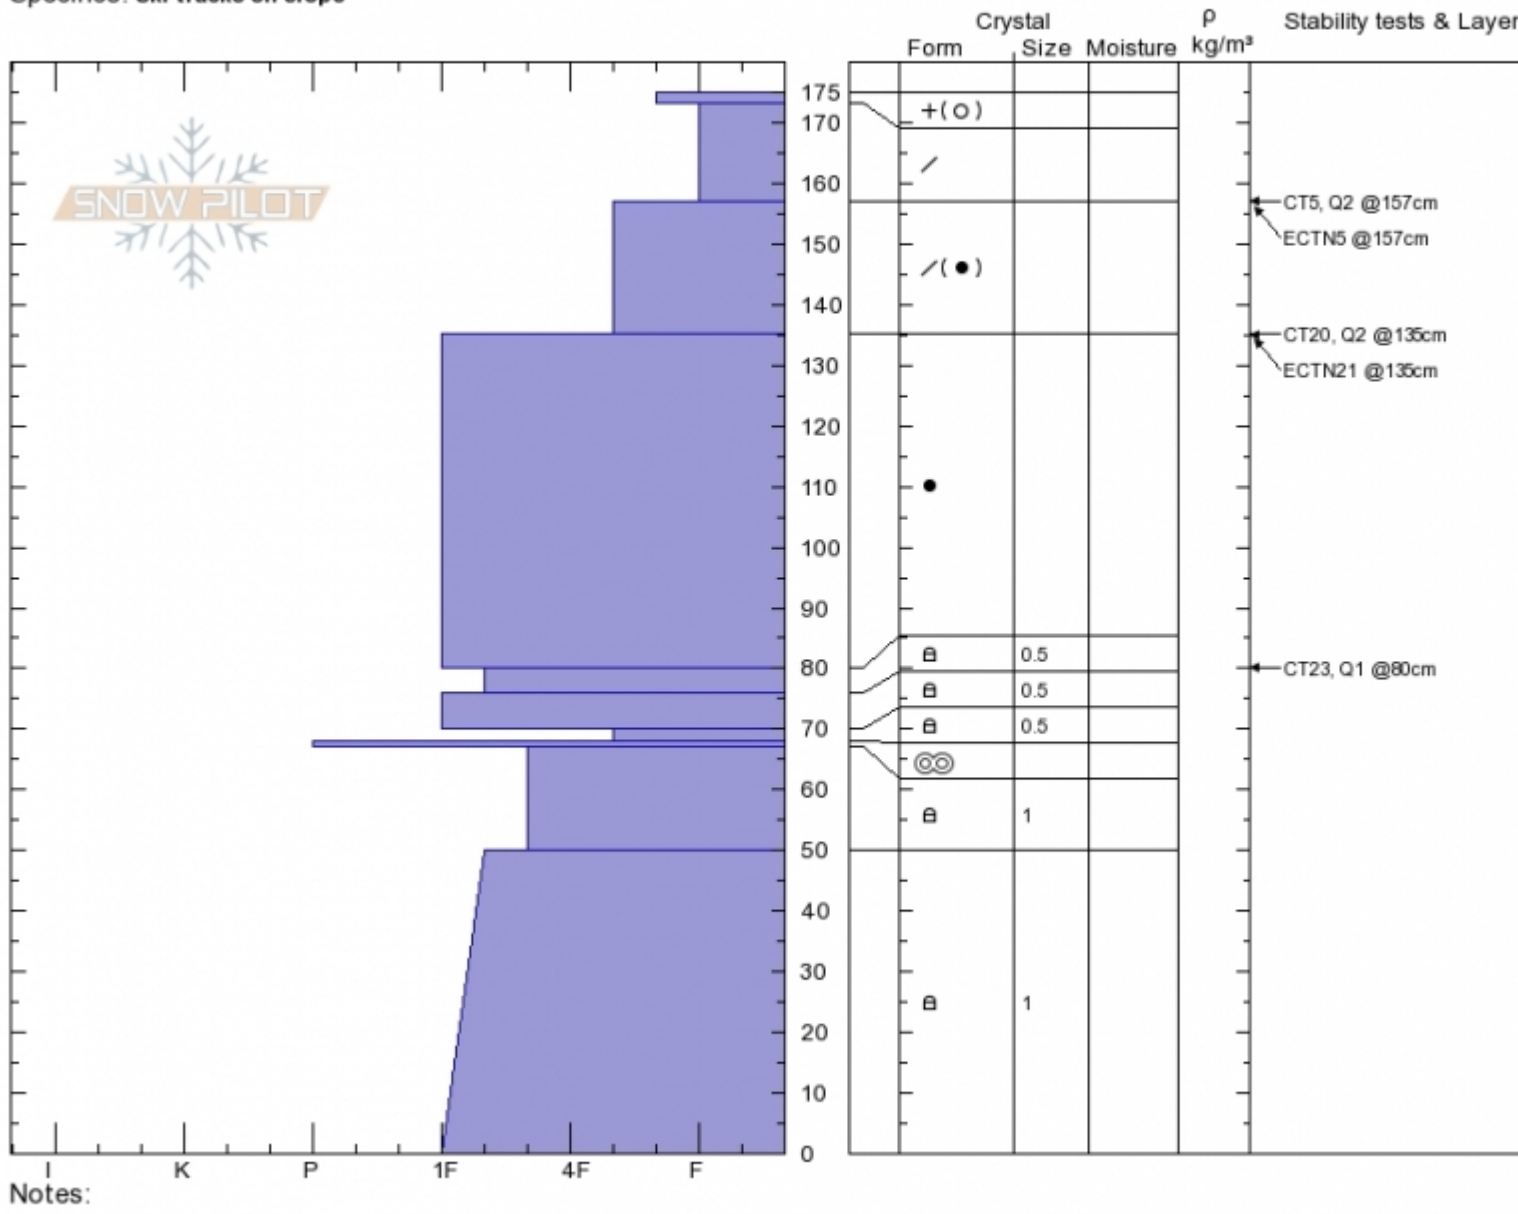

Divide Peak, S Face
Gallatin Range-N
MT
 Elevation: **9655 ft**
 Aspect: **160°**
 Specifics: **Ski tracks on slope**

Spencer Jonas
01/20/2020 - 12:00pm
 Co-ord: **45.40230N, -110.97249W**
 Slope Angle: **28°**
 Wind Loading: **no**

Stability:
 Air Temperature: **2°C**
 Sky Cover: **FEW**
 Precipitation: **NO**
 Wind: **W Light Breeze**

HS:175 Layer Notes:

Advisory Region
 Northern Gallatin
 Longitude
 -110.98W
 Latitude
 45.40N
 Northern Gallatin, 2020-01-22